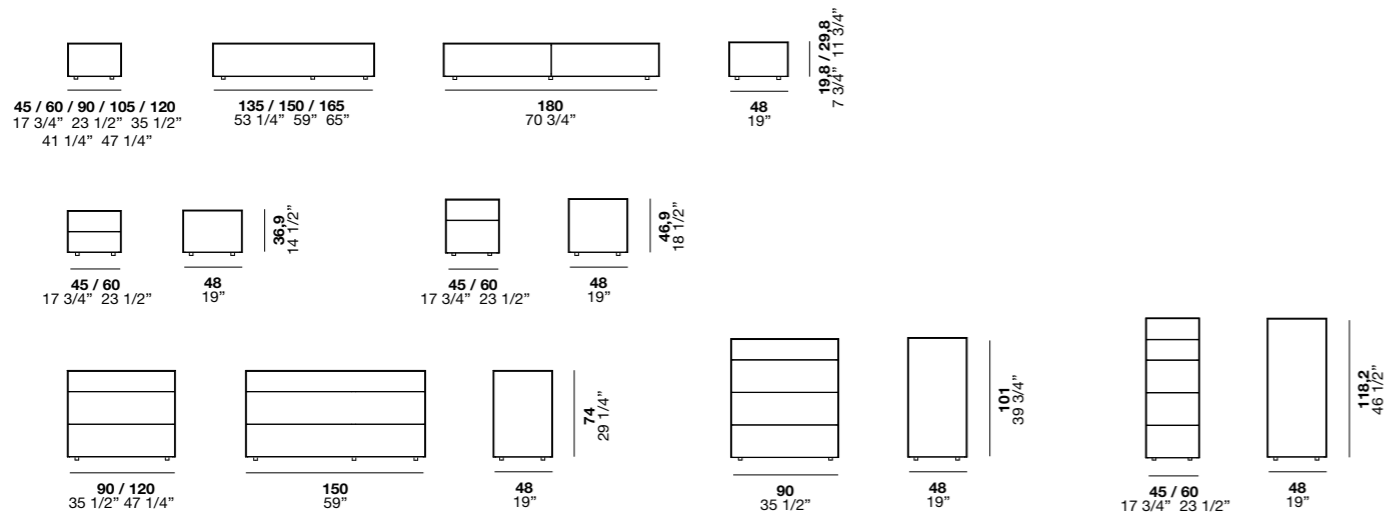

Il se distingue pour sa ligne filante et minimale. Fil est un groupe lit pouvant être composé avec une vaste modularité. Il peut avoir deux versions de pieds ou être suspendu au mur, en créant d'amples possibilités de composition. Il se caractérise par ailleurs pour le choix de l'ouverture entre la petite poignée en métal en position asymétrique ou le push-pull.

Fil ist eine kombinierbarer Bettgruppe mit einer schlanken und minimalistischen Linie, die dank ihrer Modularität vielseitig kombinierbar ist. Bei den Füßen stehen zwei Versionen zur Verfügung. Die Elemente können jedoch auch an der Wand montiert werden, sodass zahlreiche Kombinationsmöglichkeiten entstehen. Außerdem haben Sie zum Öffnen die Wahl zwischen einem kleinen Metallgriff in asymmetrischer Position oder einer Push-Pull-Öffnung.

Отличаясь обтекаемыми и минималистскими формами, Fil представляет собой сборный спальный блок с высокой модульностью. Он может иметь два варианта ножек либо быть прикрепленным к стене, создавая широкие композиционные возможности. Характеризуется также двумя вариантами открытия на выбор: с помощью небольшой металлической ручки в асимметричном положении, либо системы открытия «push-pull».

Fil con piedini
Fil with feet / Fil con patas / Fil avec pieds / Fil mit Füßen / Fil с ножками