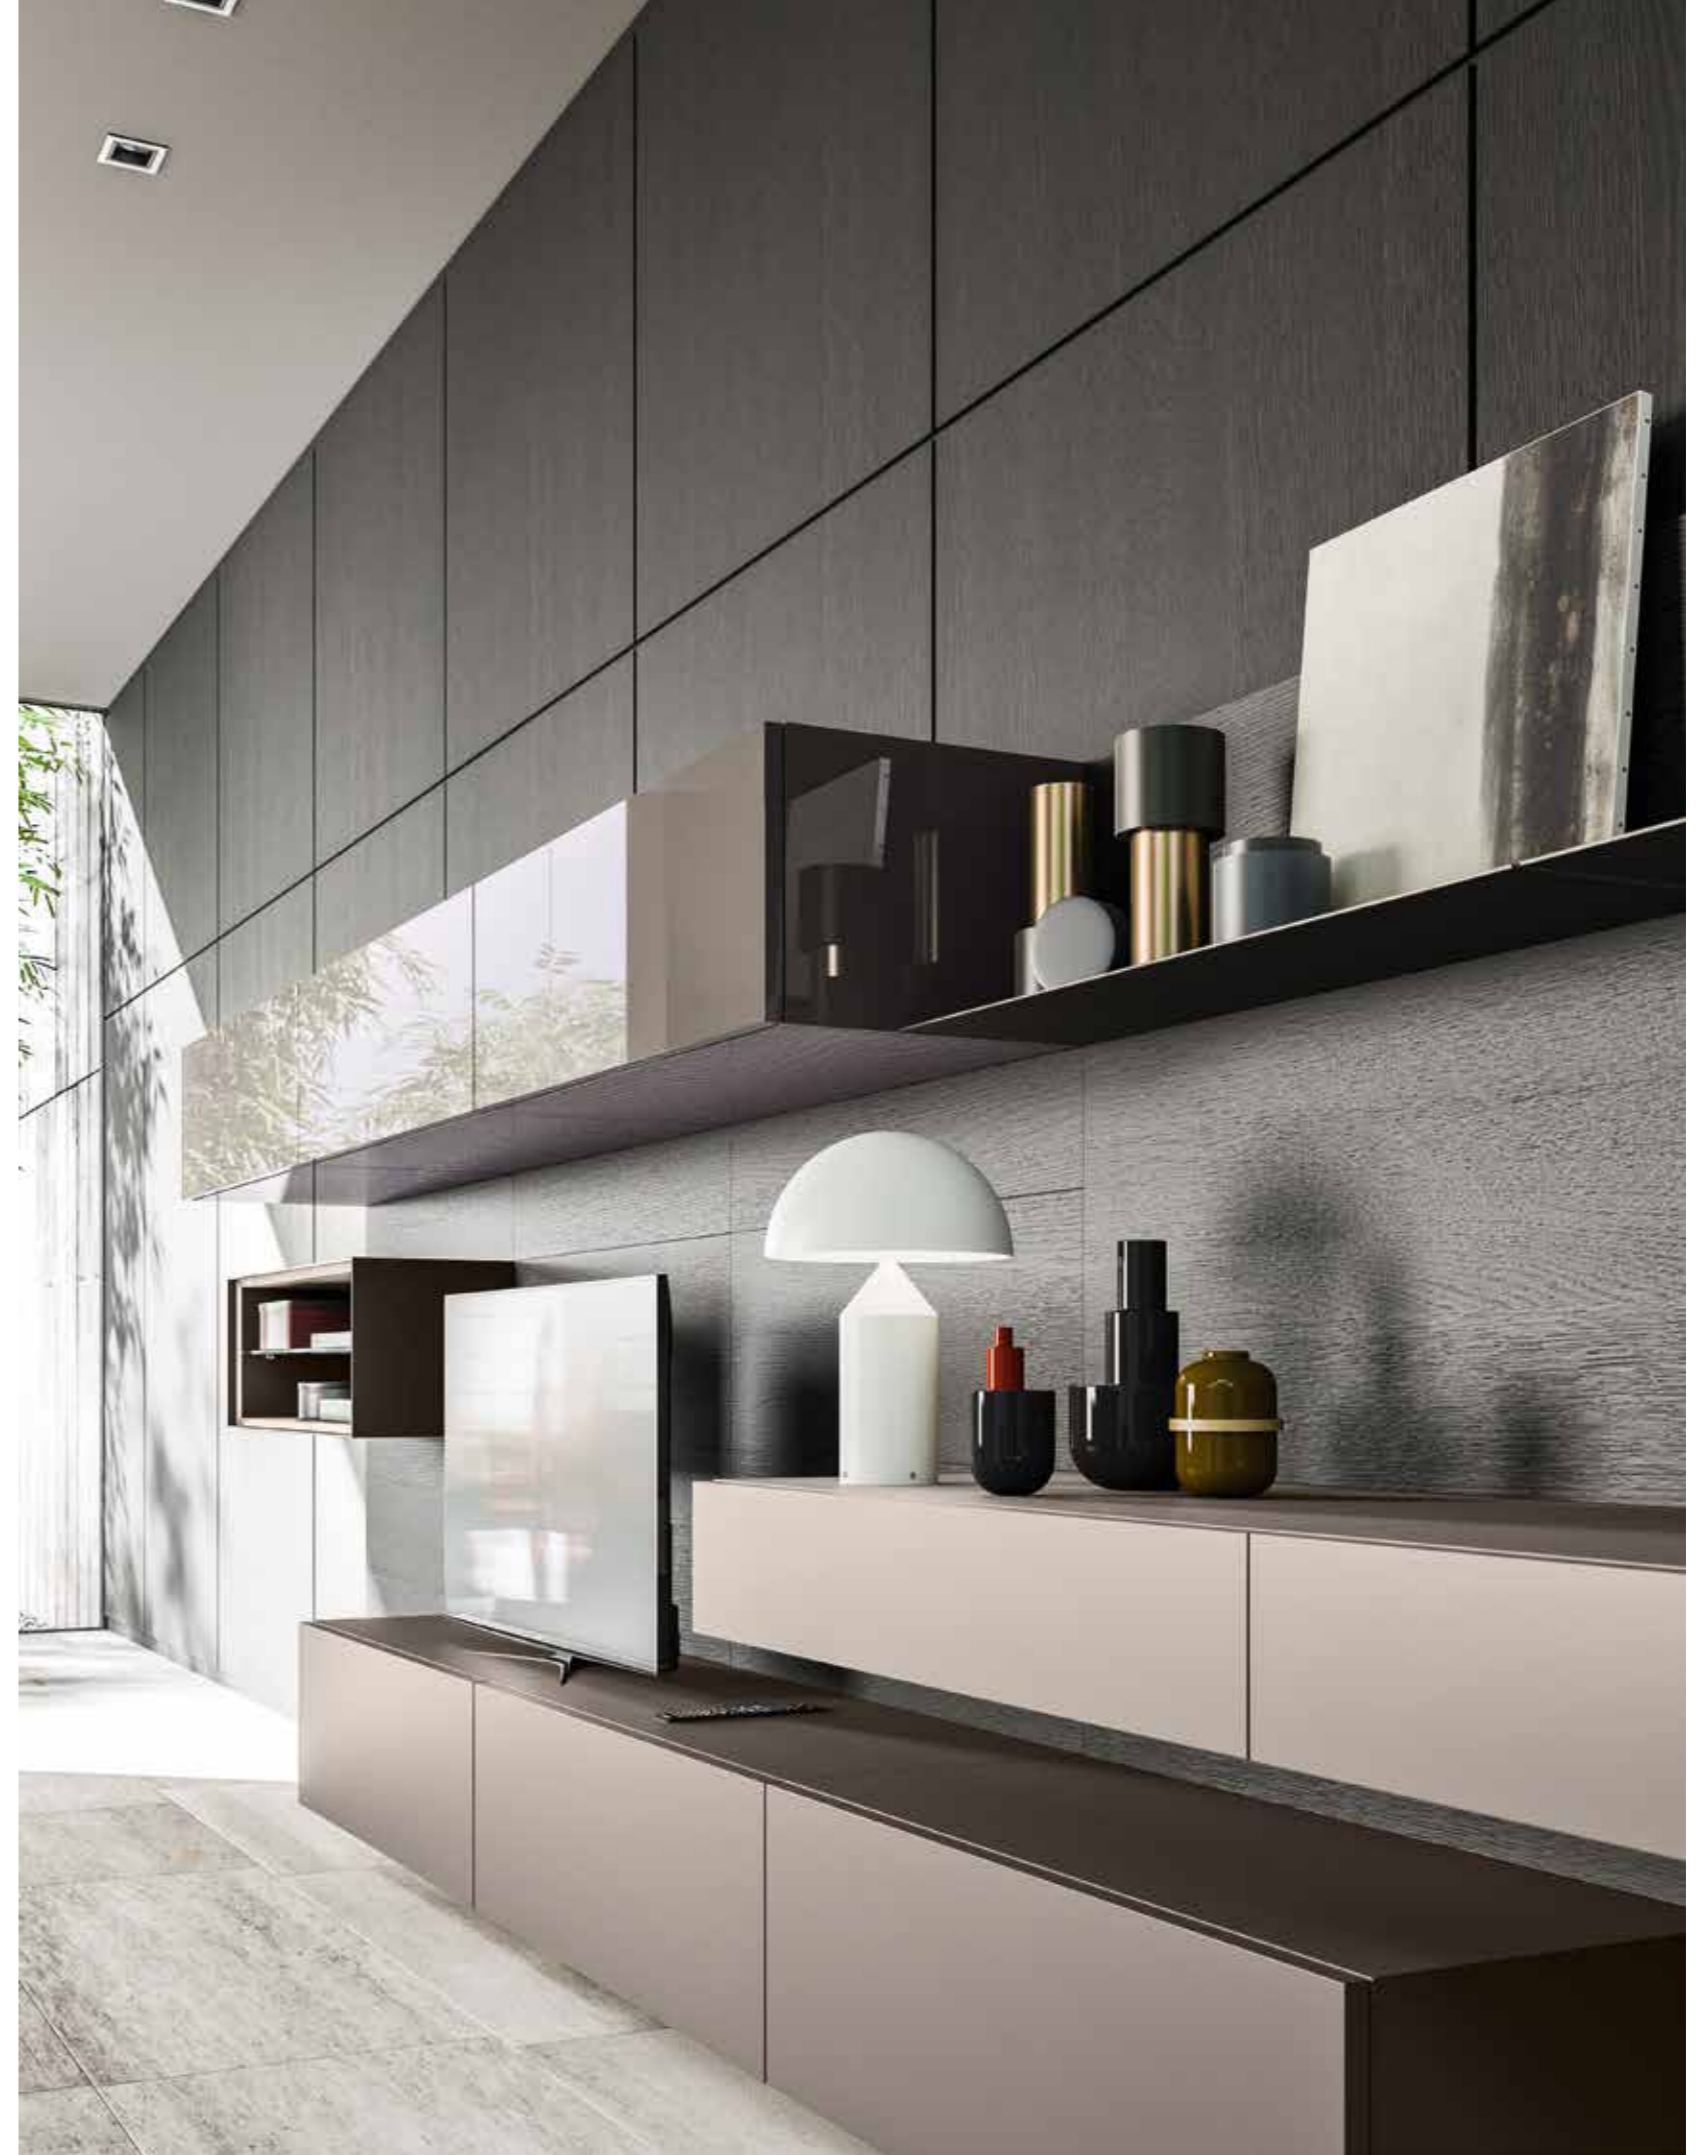

**DAY COLLECTION**  
L128 P52,7 H145,4

**Madie** Fashion wood rovere  
Carbone con **maniglia Z**  
e basamento Moka Shine  
/  
**Cabinets** Carbone oak  
Fashion wood with **Z handle**  
and basament in Moka Shine