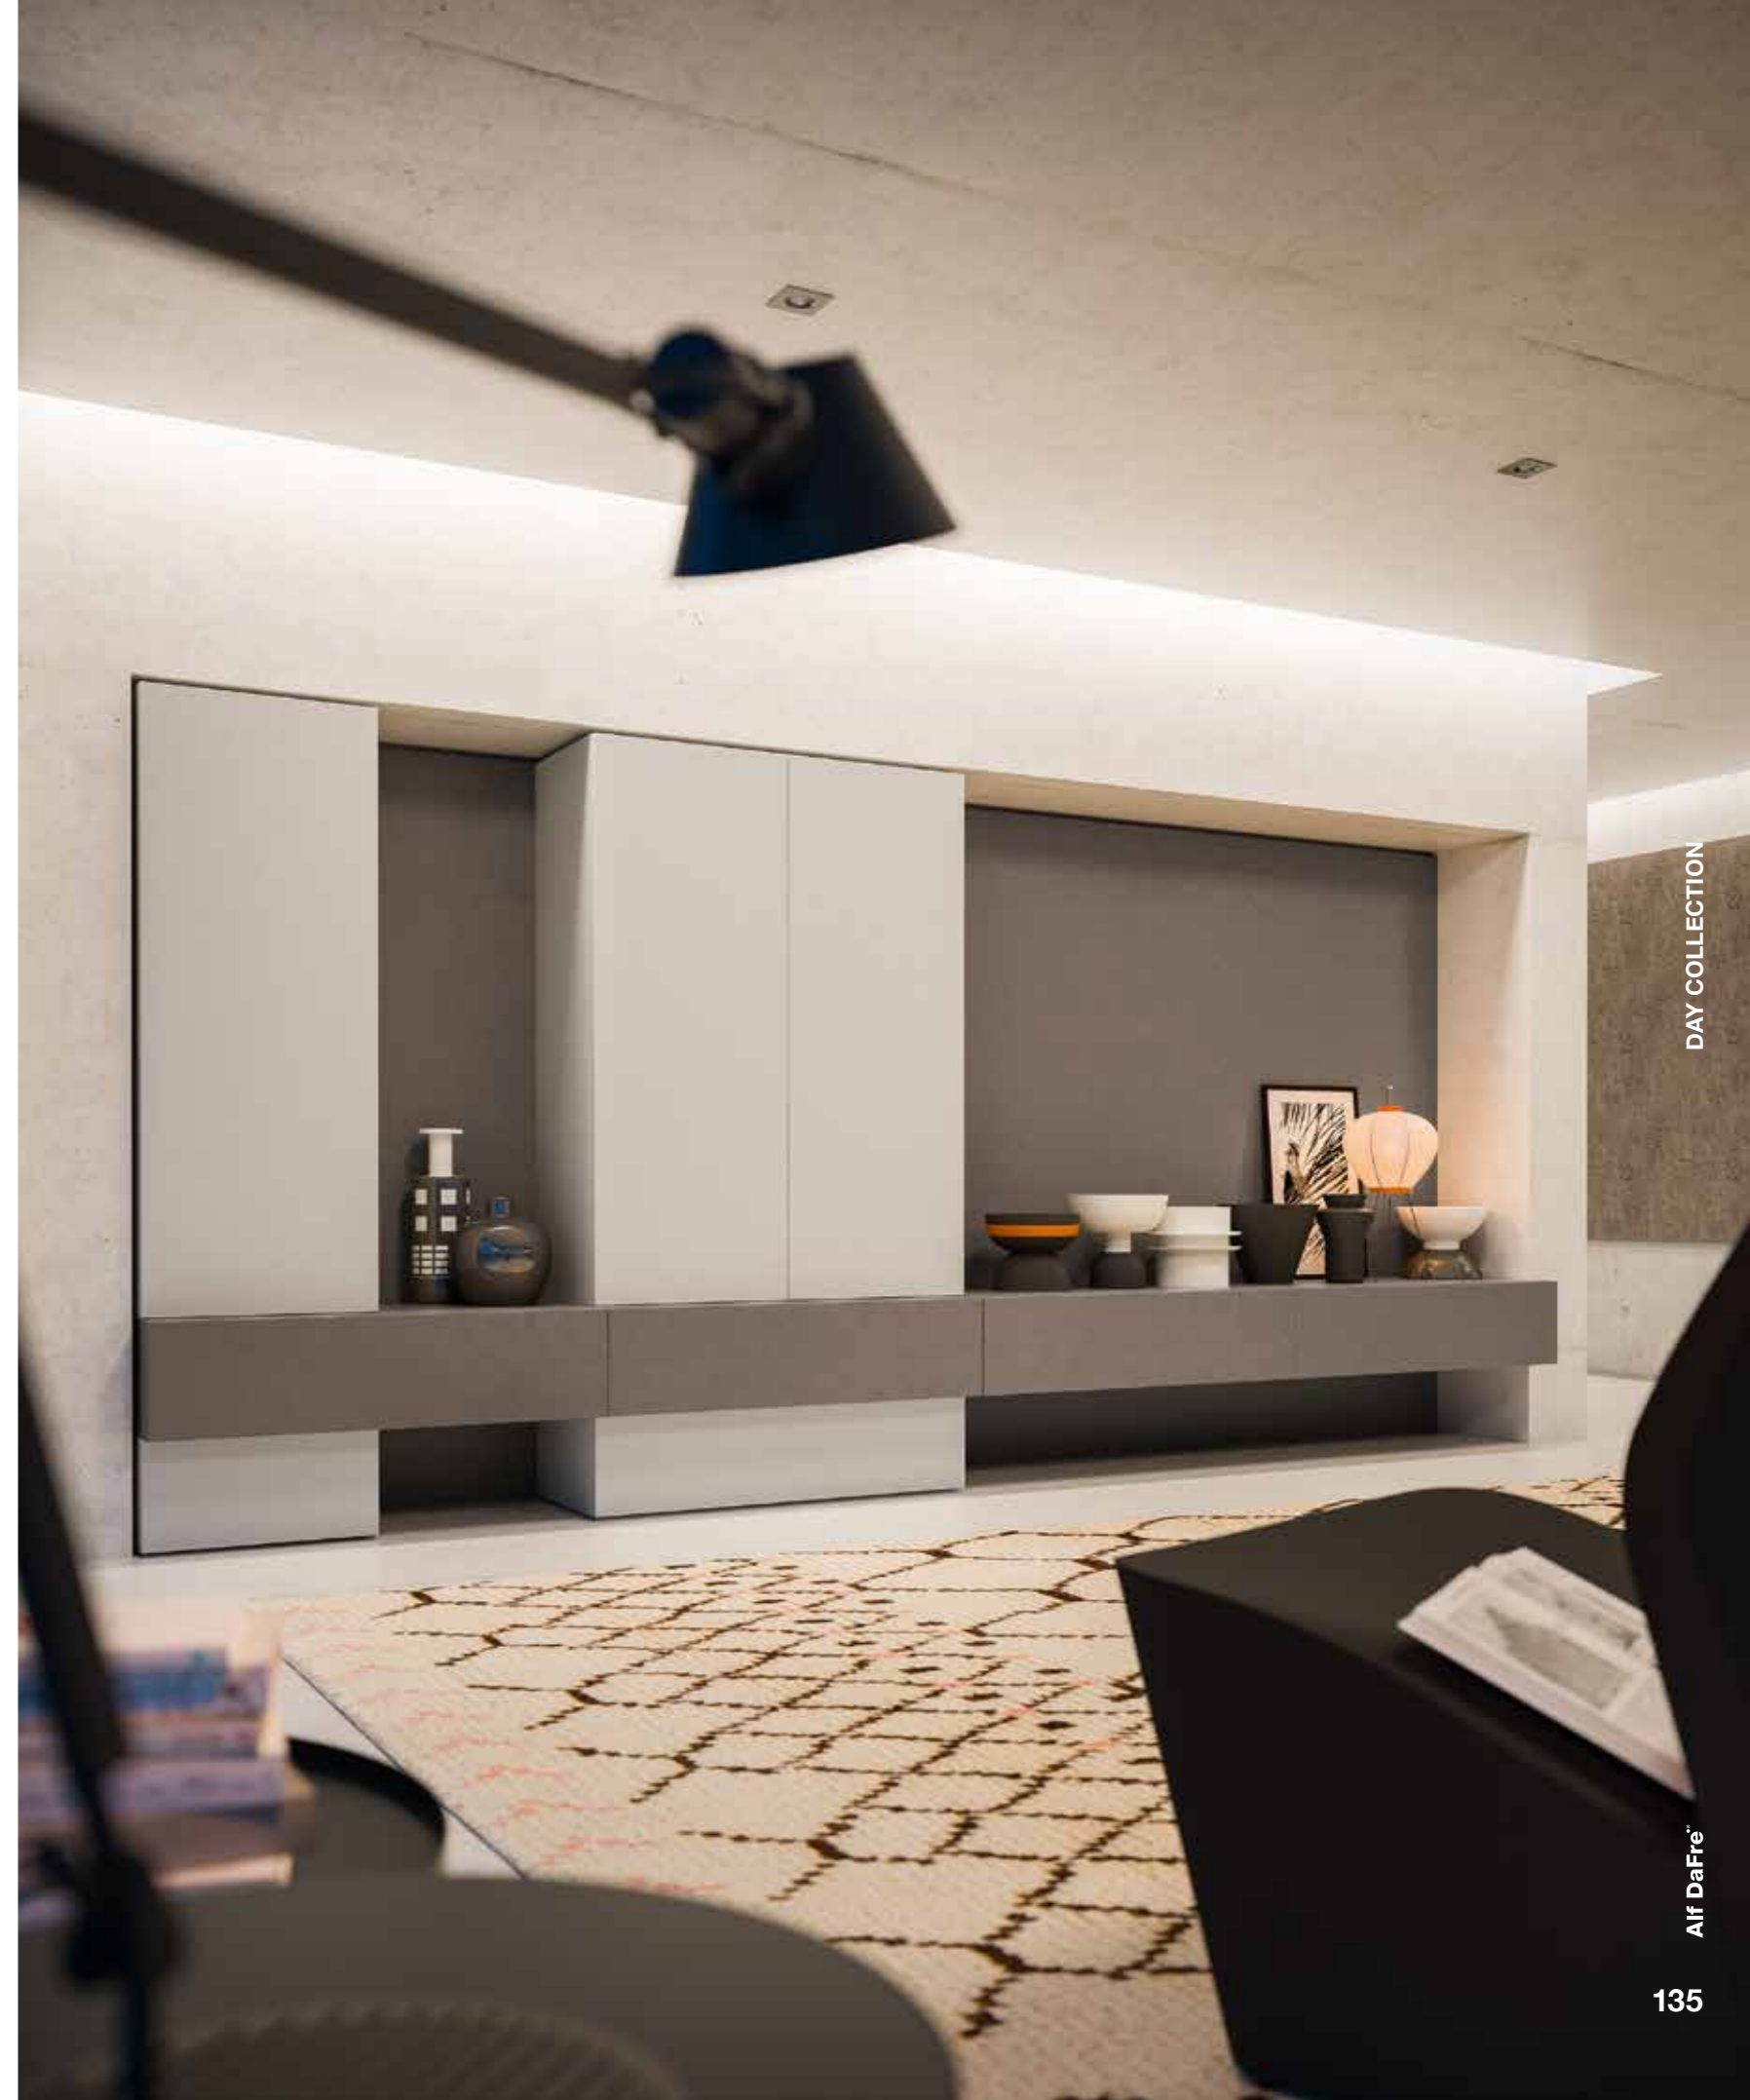

DAY COLLECTION
L384 P52,4 H176

Basi e schienali Nobilitato
Concrete Bronzo
Pensili Nobilitato liscio Tortora
OJETTE poltroncina / armchair
(Per questo articolo vedi
COMPLEMENTI)
/
Base units and back panels in
Concrete Bronzo surfaced
Wall units in Smooth Tortora
surfaced
OJETTE armchair
(Please see COMPLEMENTS
for this item)