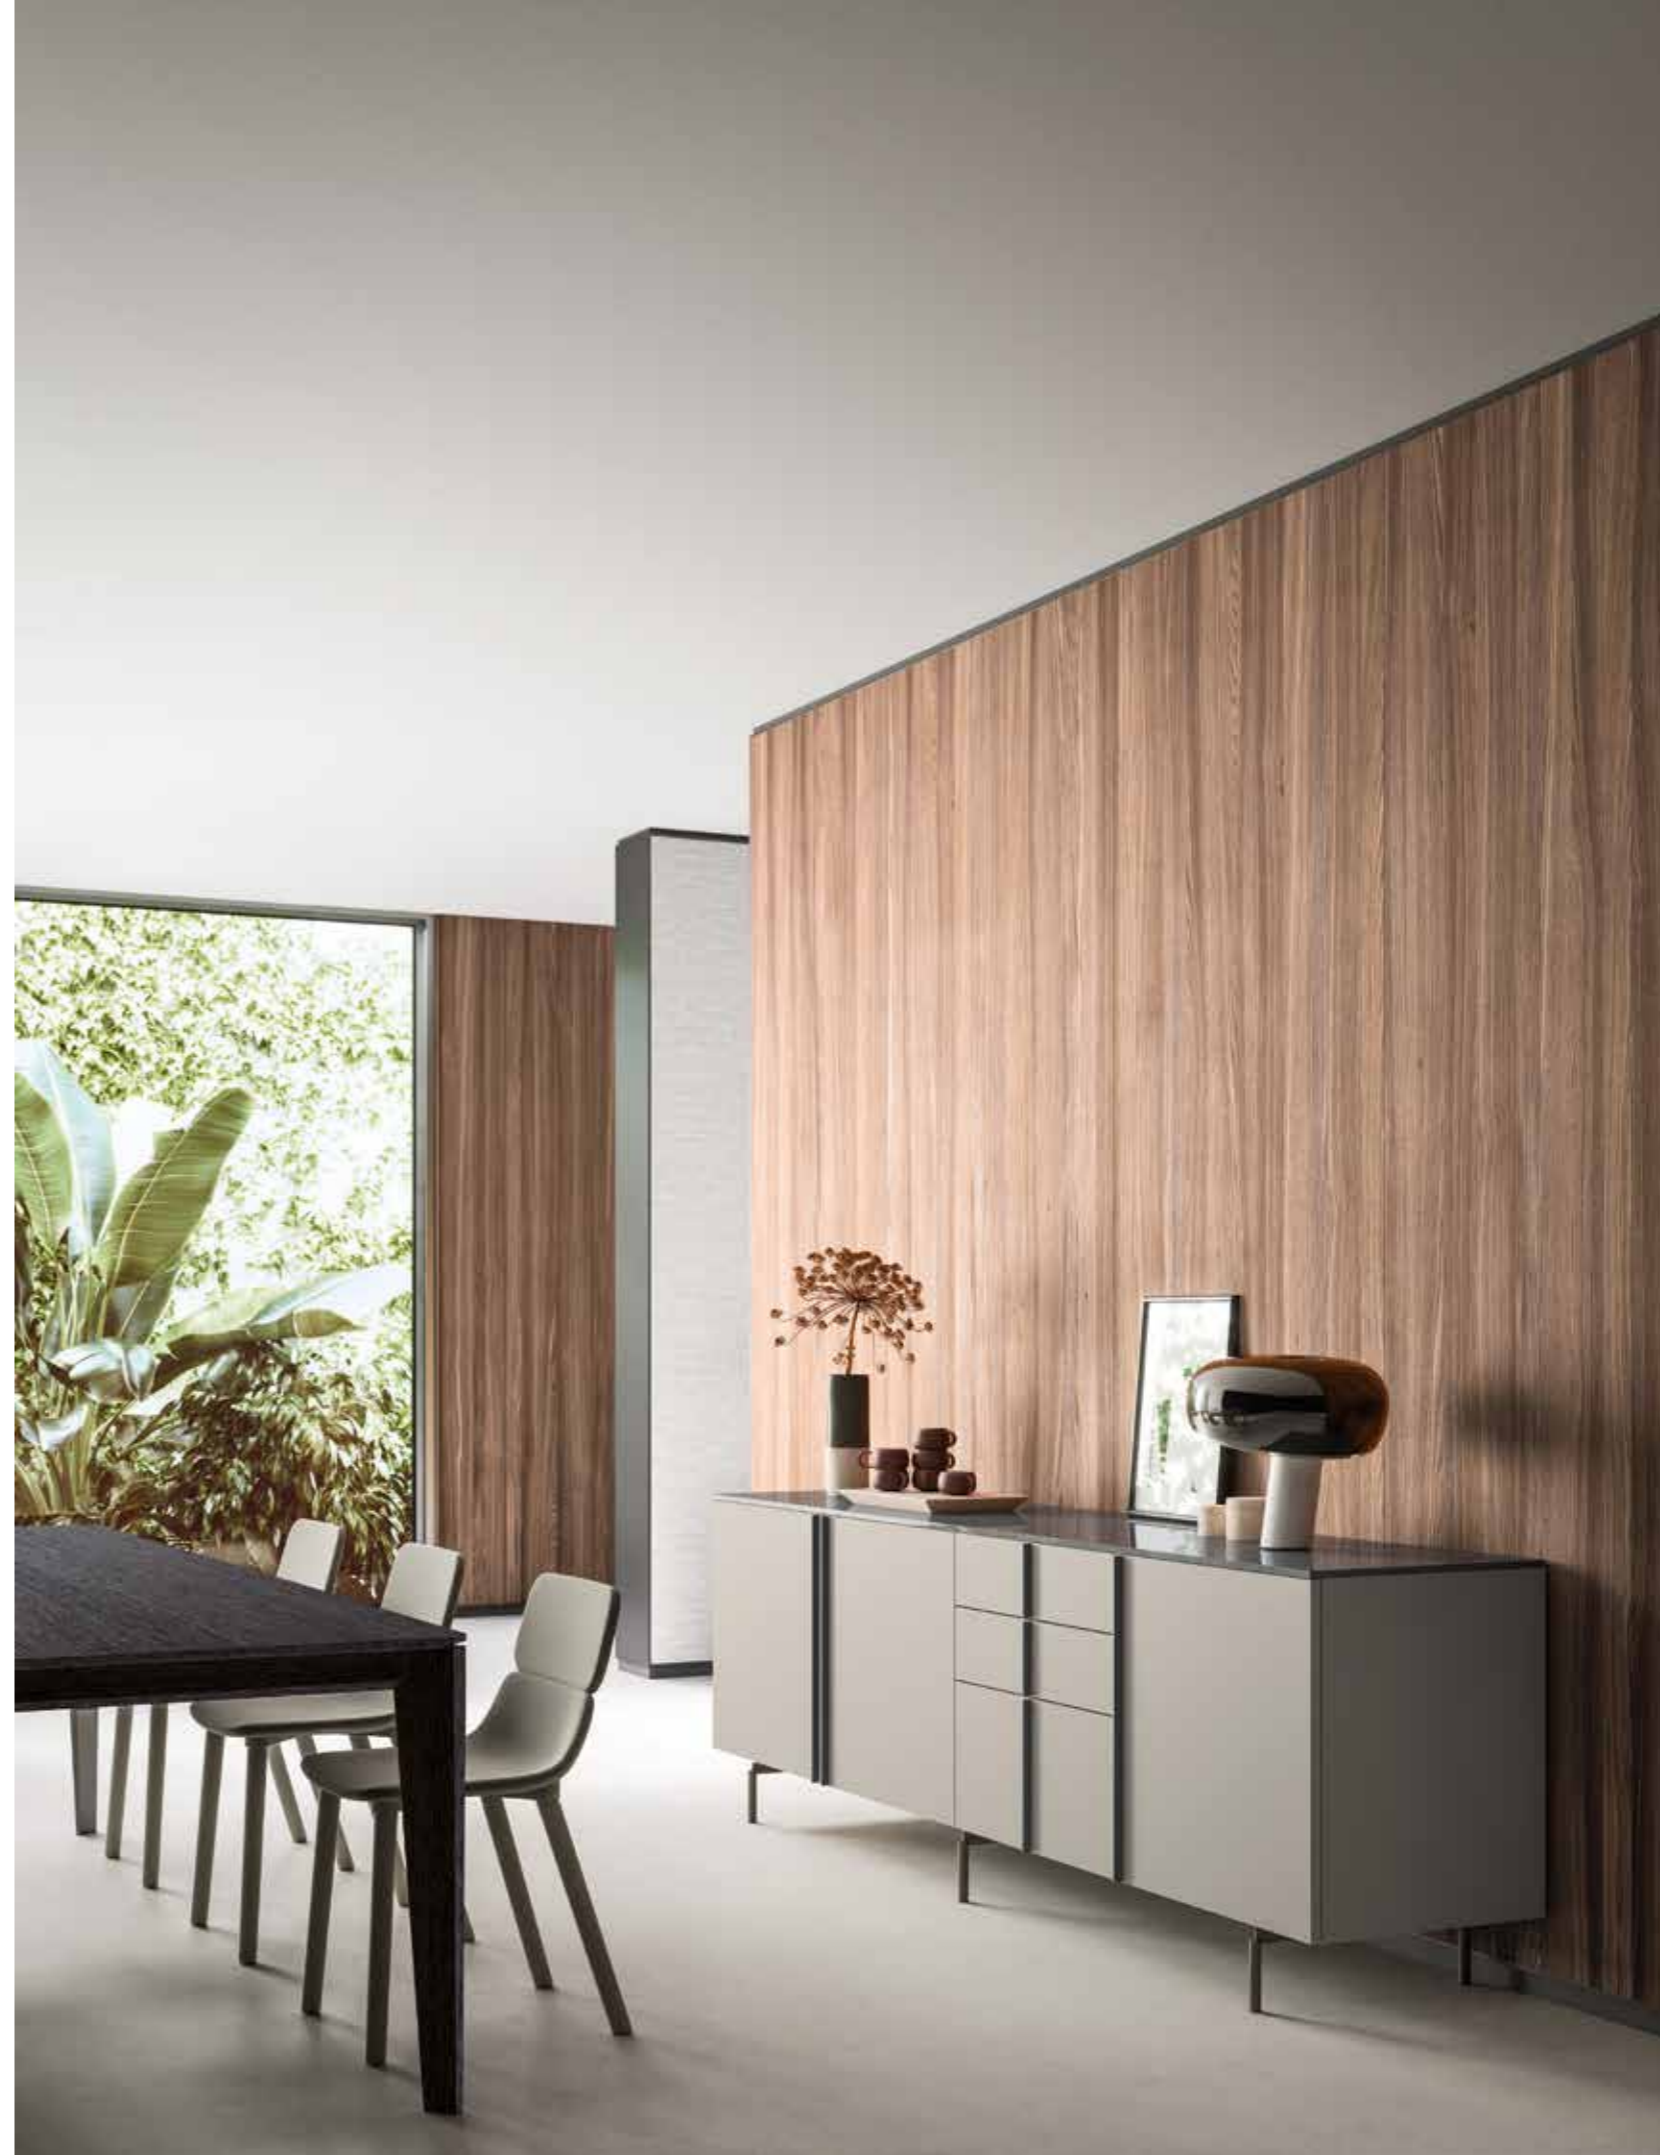

DAY COLLECTION
L256 P52,7 H81,4

Credenza laccato opaco Platino con top laccato lucido Piombo, **maniglia Z** e basamento Moka Shine

AILERON sedie
CLIFF tavolo
(Per questi articoli vedi COMPLEMENTI)

/ **Sideboard** lacquered in matt Platino with top lacquered in high gloss Piombo, **Z handle** and basement in Moka Shine
AILERON chairs
CLIFF table
(Please see COMPLEMENTS for these items)