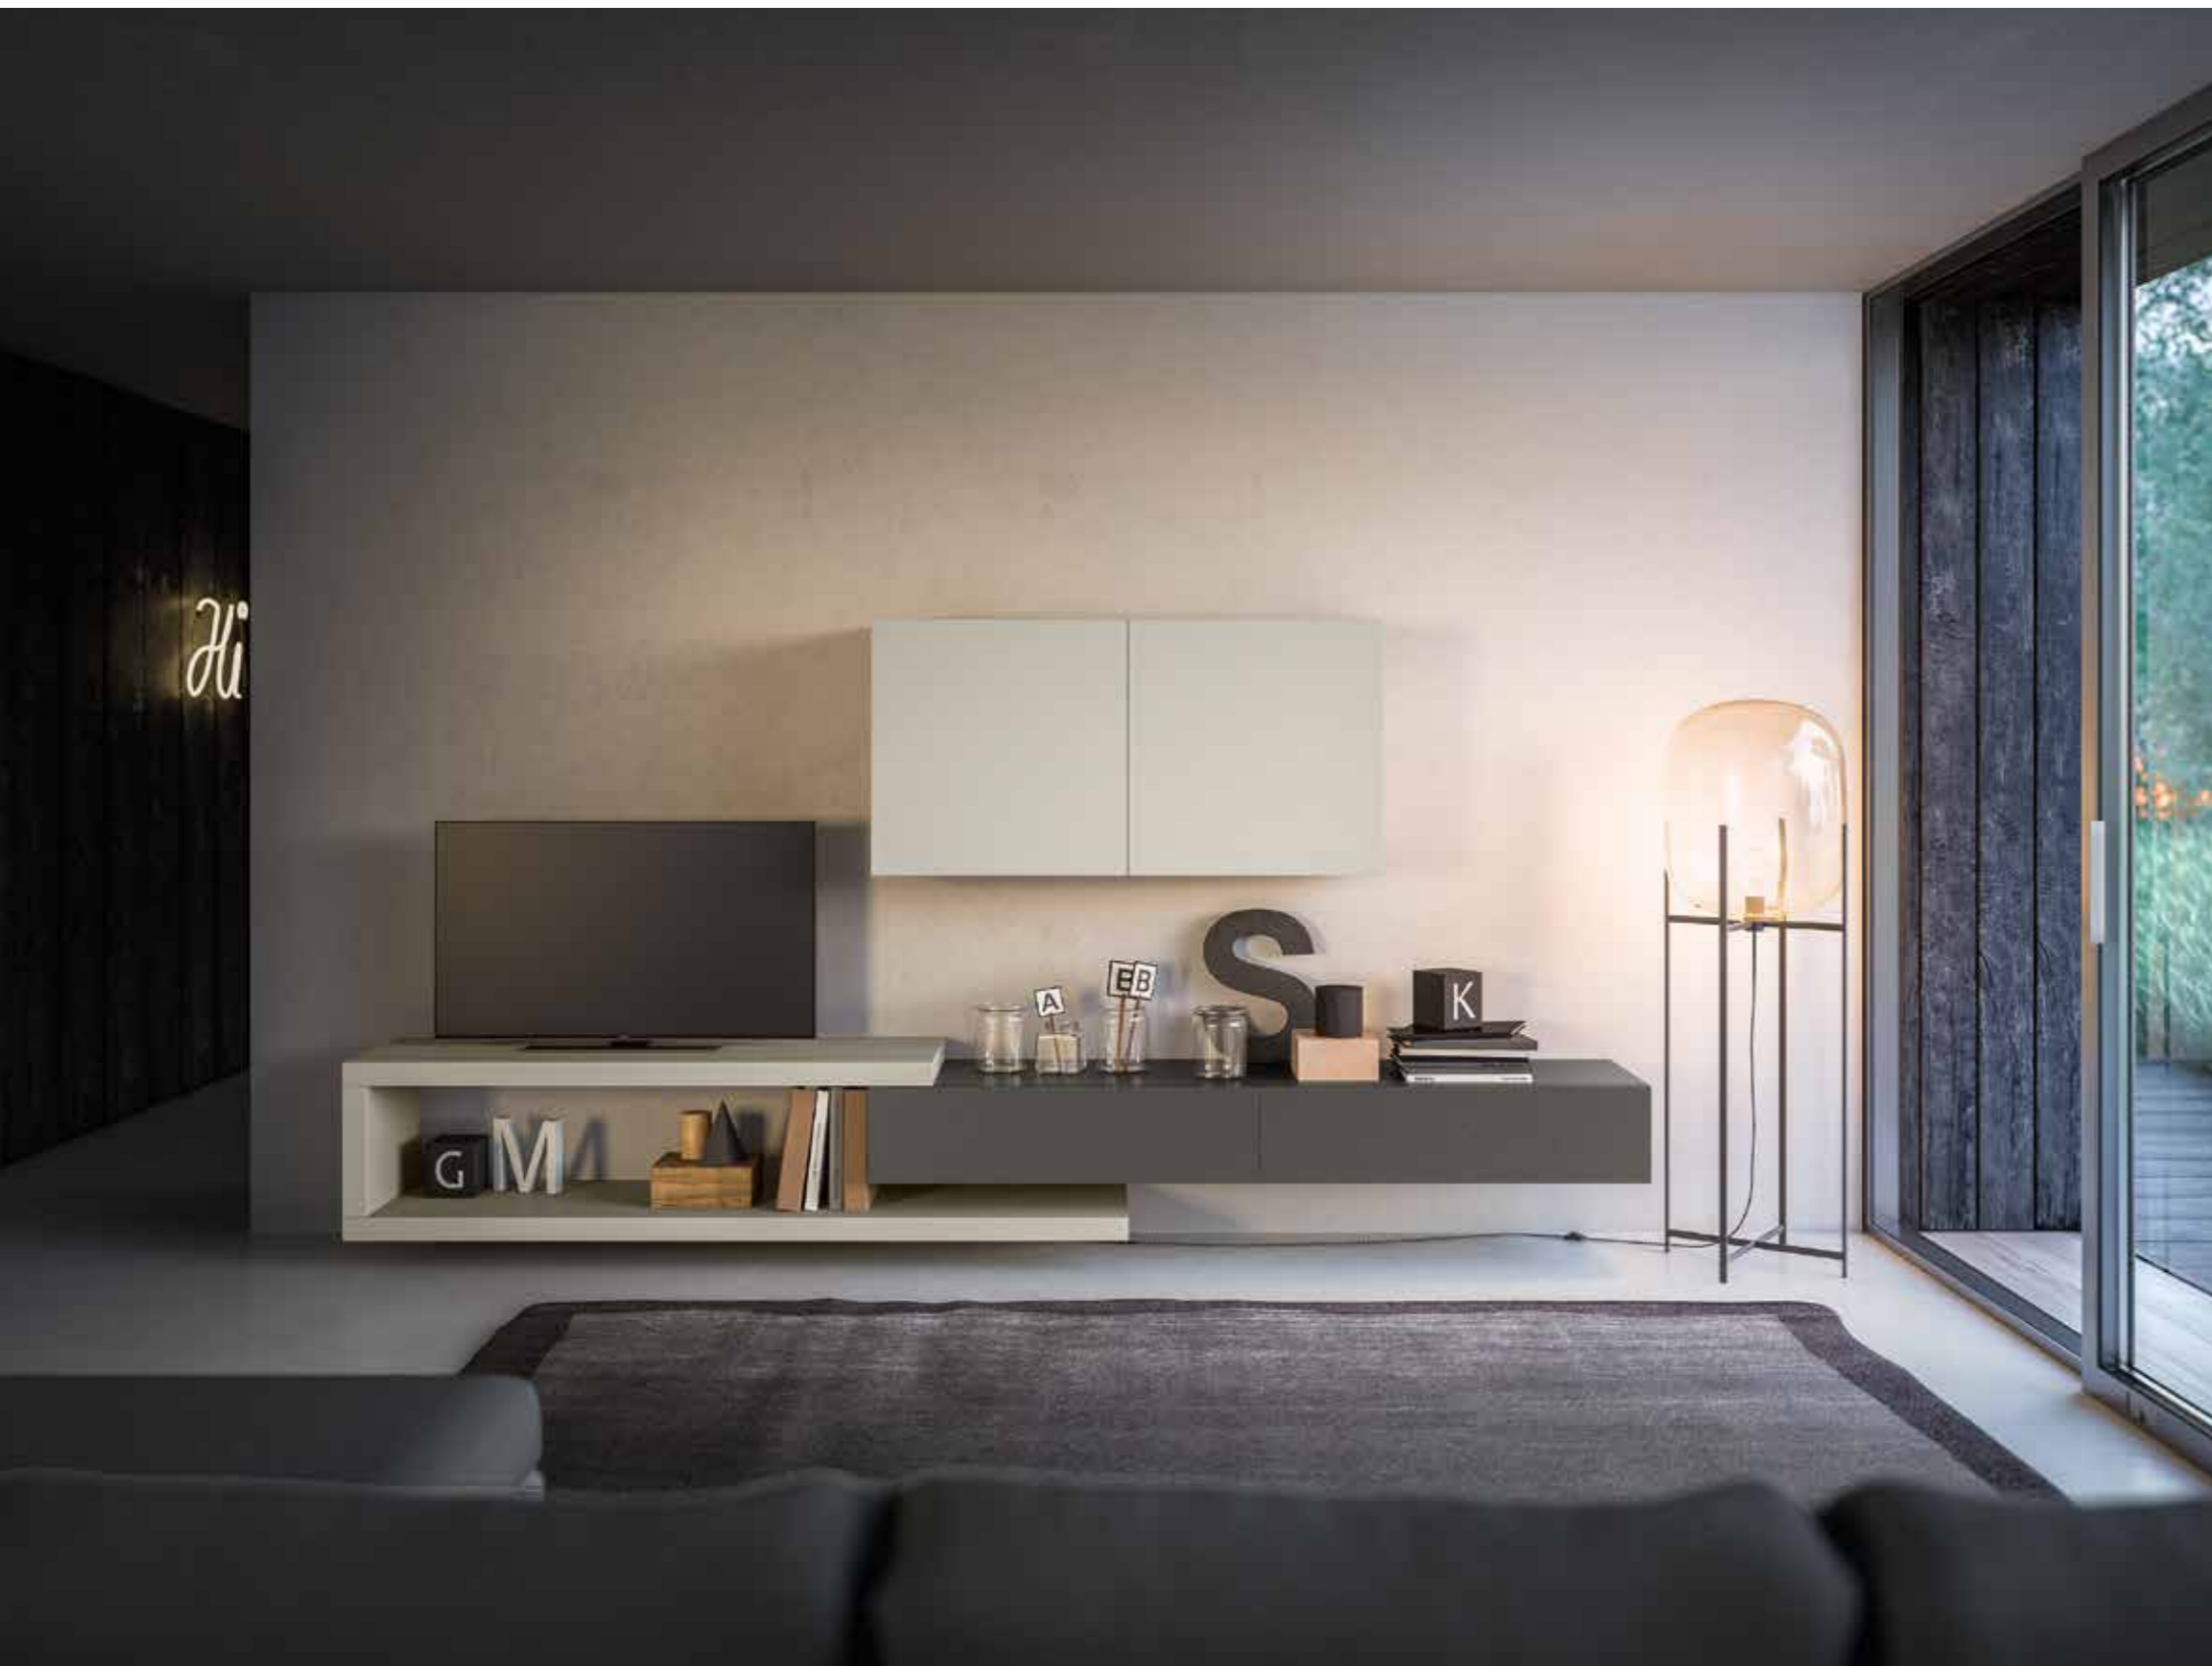

**PLATE wall units** lacquered in matt Pacifico

**VIKY 2** chairs

**LE20** table

(Please see COMPLEMENTS for these items)

H

K

**DAY COLLECTION**  
L320 P44,2 H164

**Panca** sospesa Nobilitato Liscio Tortora  
**Basi** sospese Nobilitato Metal Smoke  
**Pensili** Nobilitato Liscio Tortora  
 /  
 Suspended **bench** in Smooth Tortora surfaced  
 Suspended **base units** in Metal Smoke surfaced  
**Wall units** in Smooth Tortora surfaced