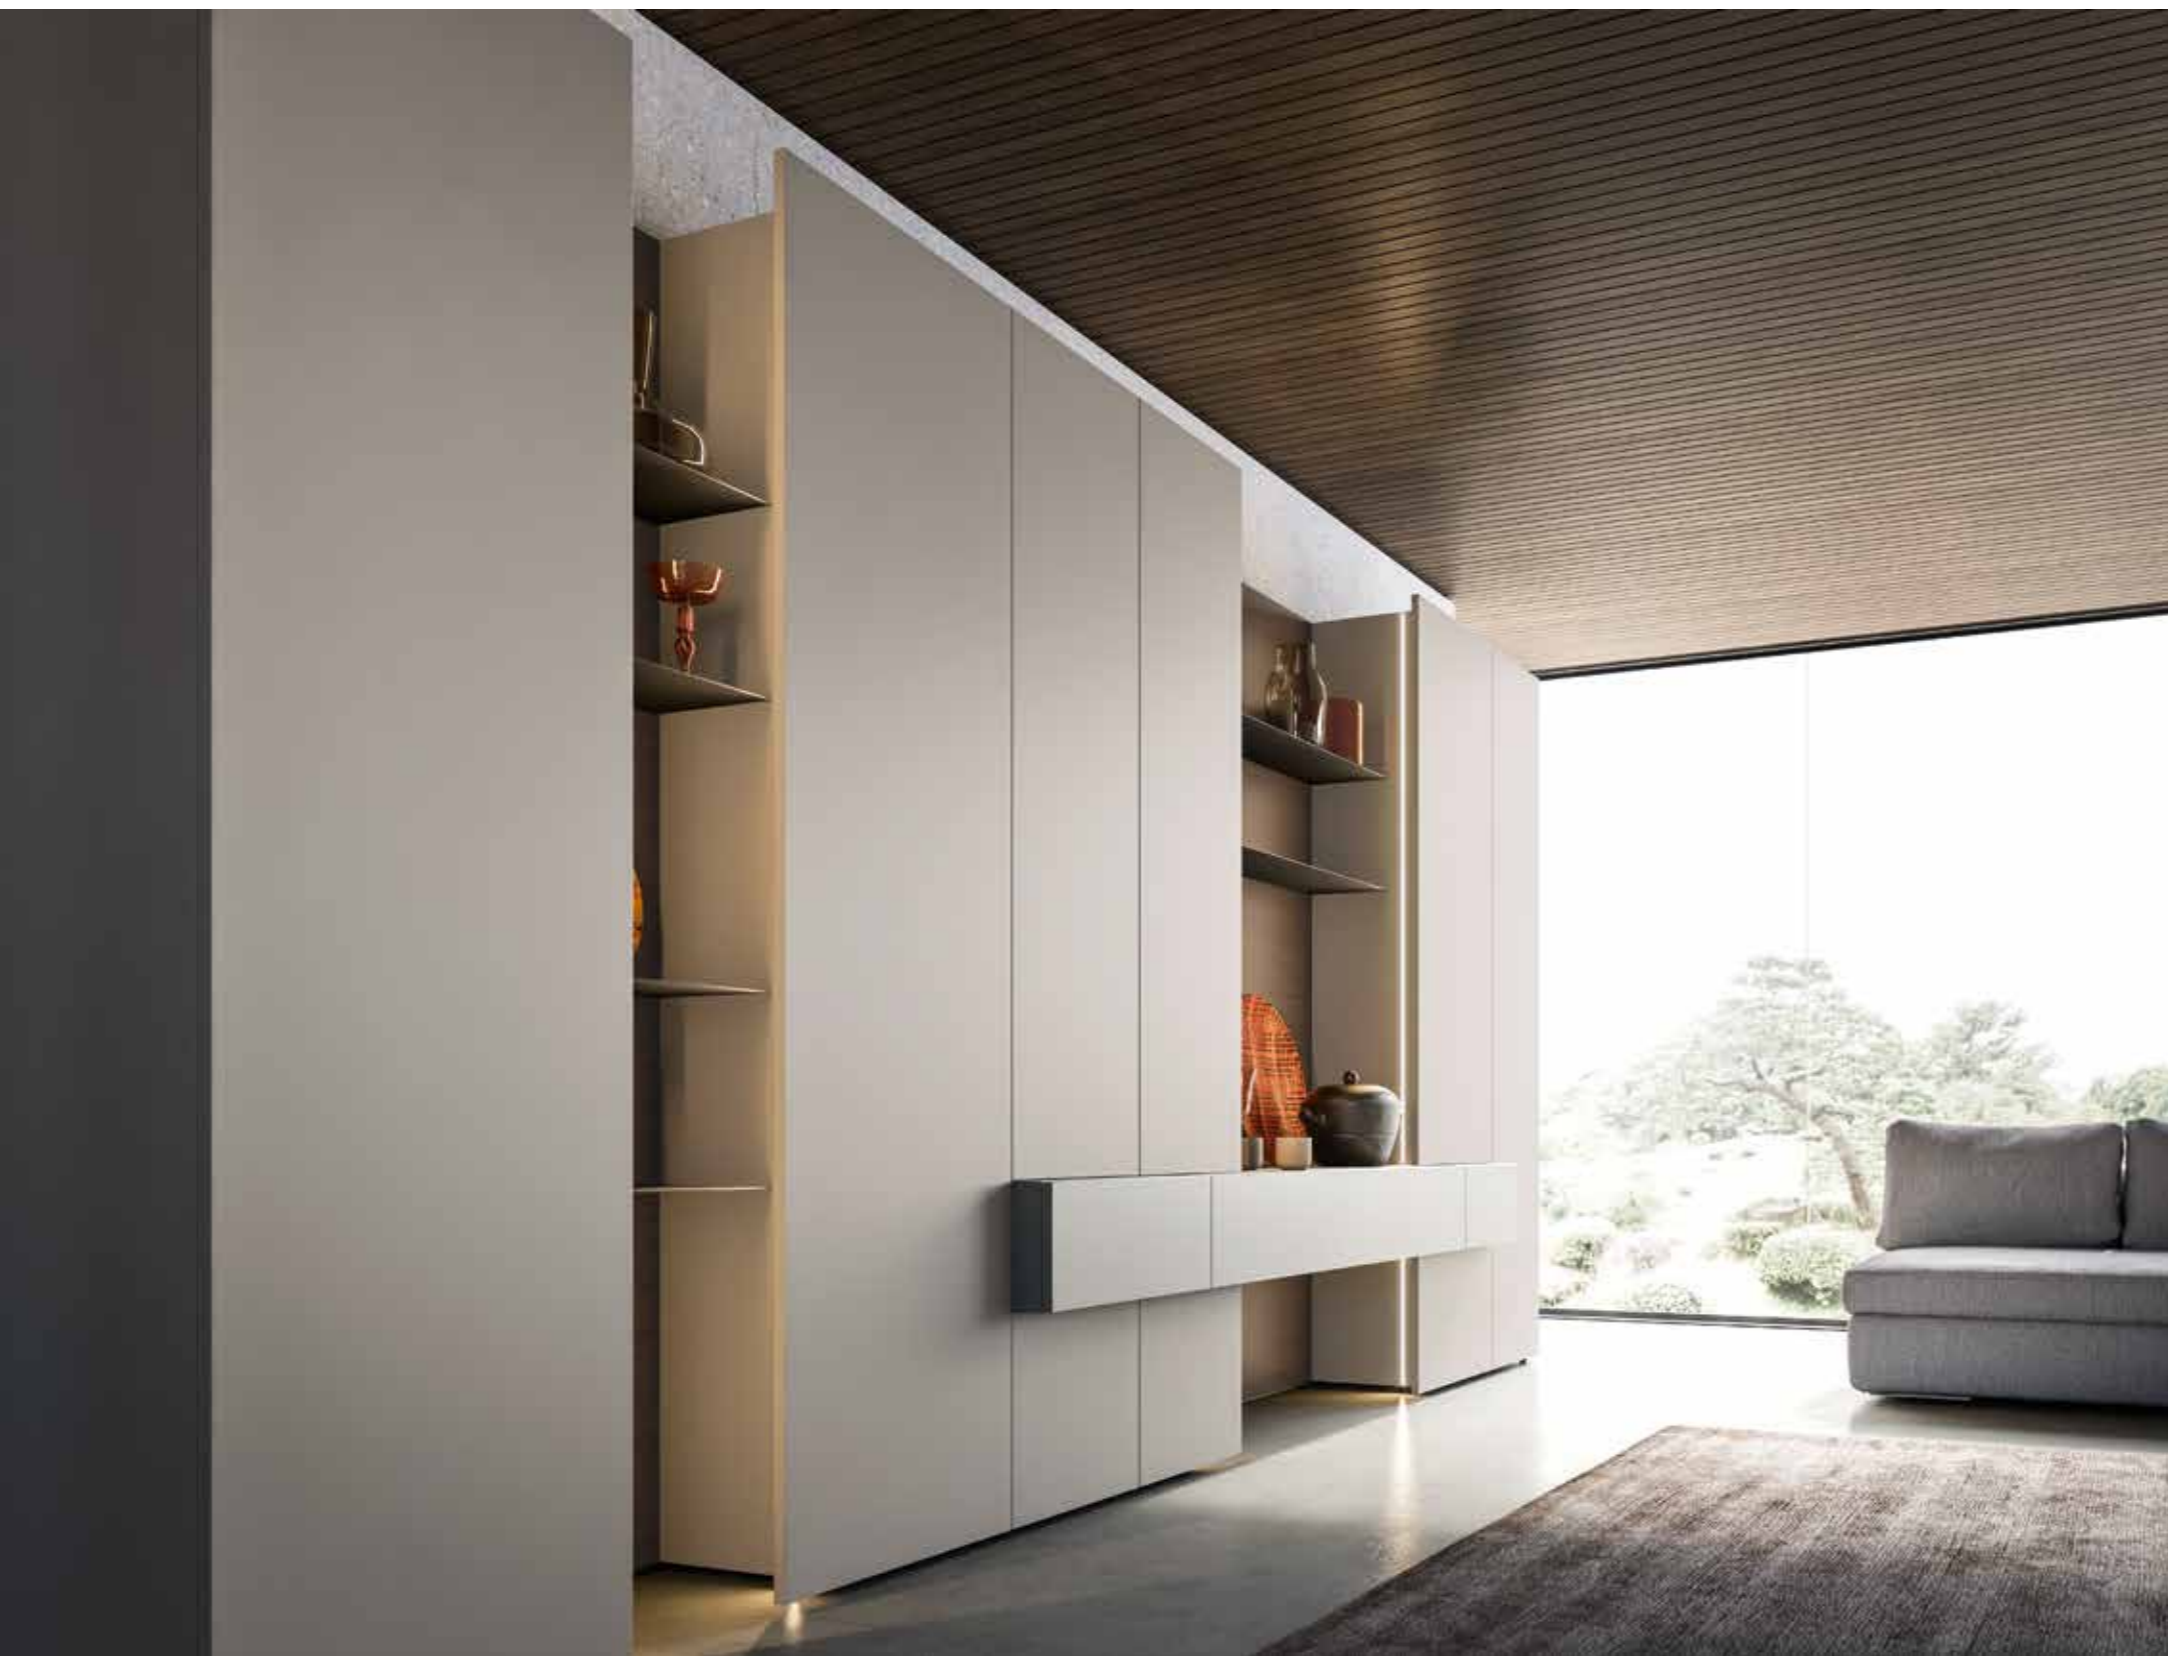

**Suspended bench** in Canapa oak Fashion wood  
**CUBE wall units** lacquered in matt Tortora and internal boxes upholstered in leather 1031  
**CORIUM** chair  
(Please see COMPLEMENTS for this item)