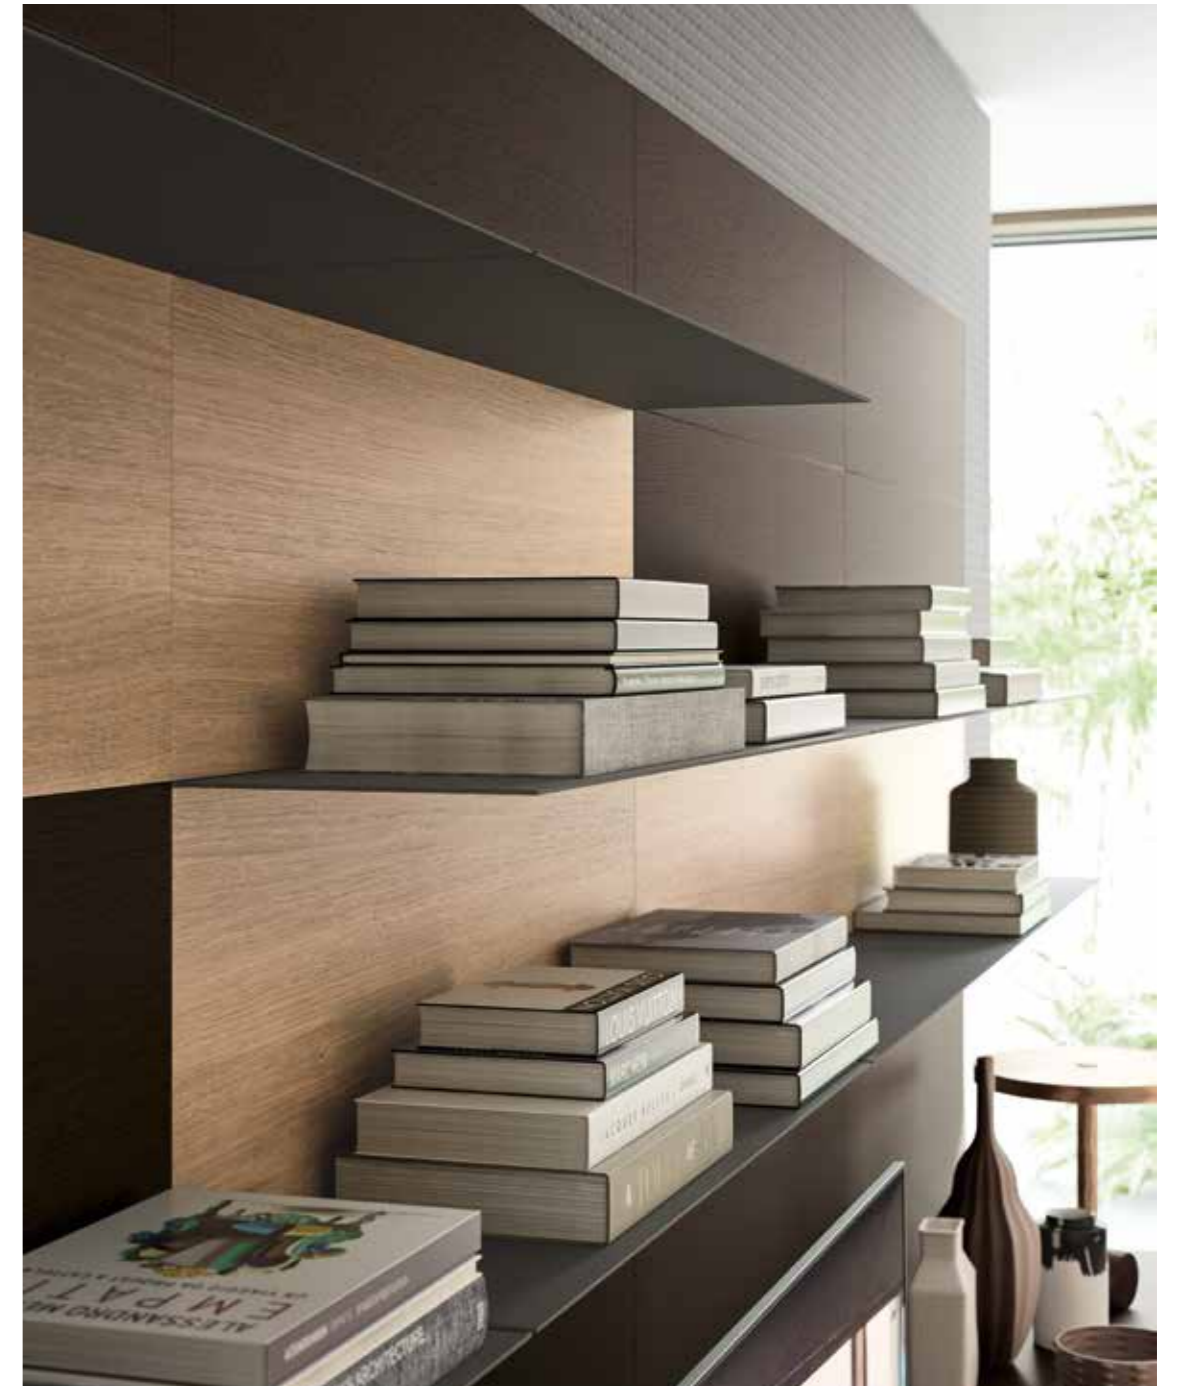

**Wall units** lacquered in high gloss Fango and Juta with **Z handle** in Moka Shine

**KAROL** chairs

**FUSELLO** table

(Please see COMPLEMENTS for these items)

**DAY COLLECTION**  
L383,8 P52,7 H209,2

**Basi sospese** Fashion wood rovere Carbone con **maniglia Z** Moka Shine  
**Schienali** Fashion wood rovere Carbone e Fashion wood rovere Naturale  
**Mensole** metallo Moka Shine  
**COPENAGHEN** divano  
**MALMO** tavolini  
 (Per questi articoli vedi COMPLEMENTI)