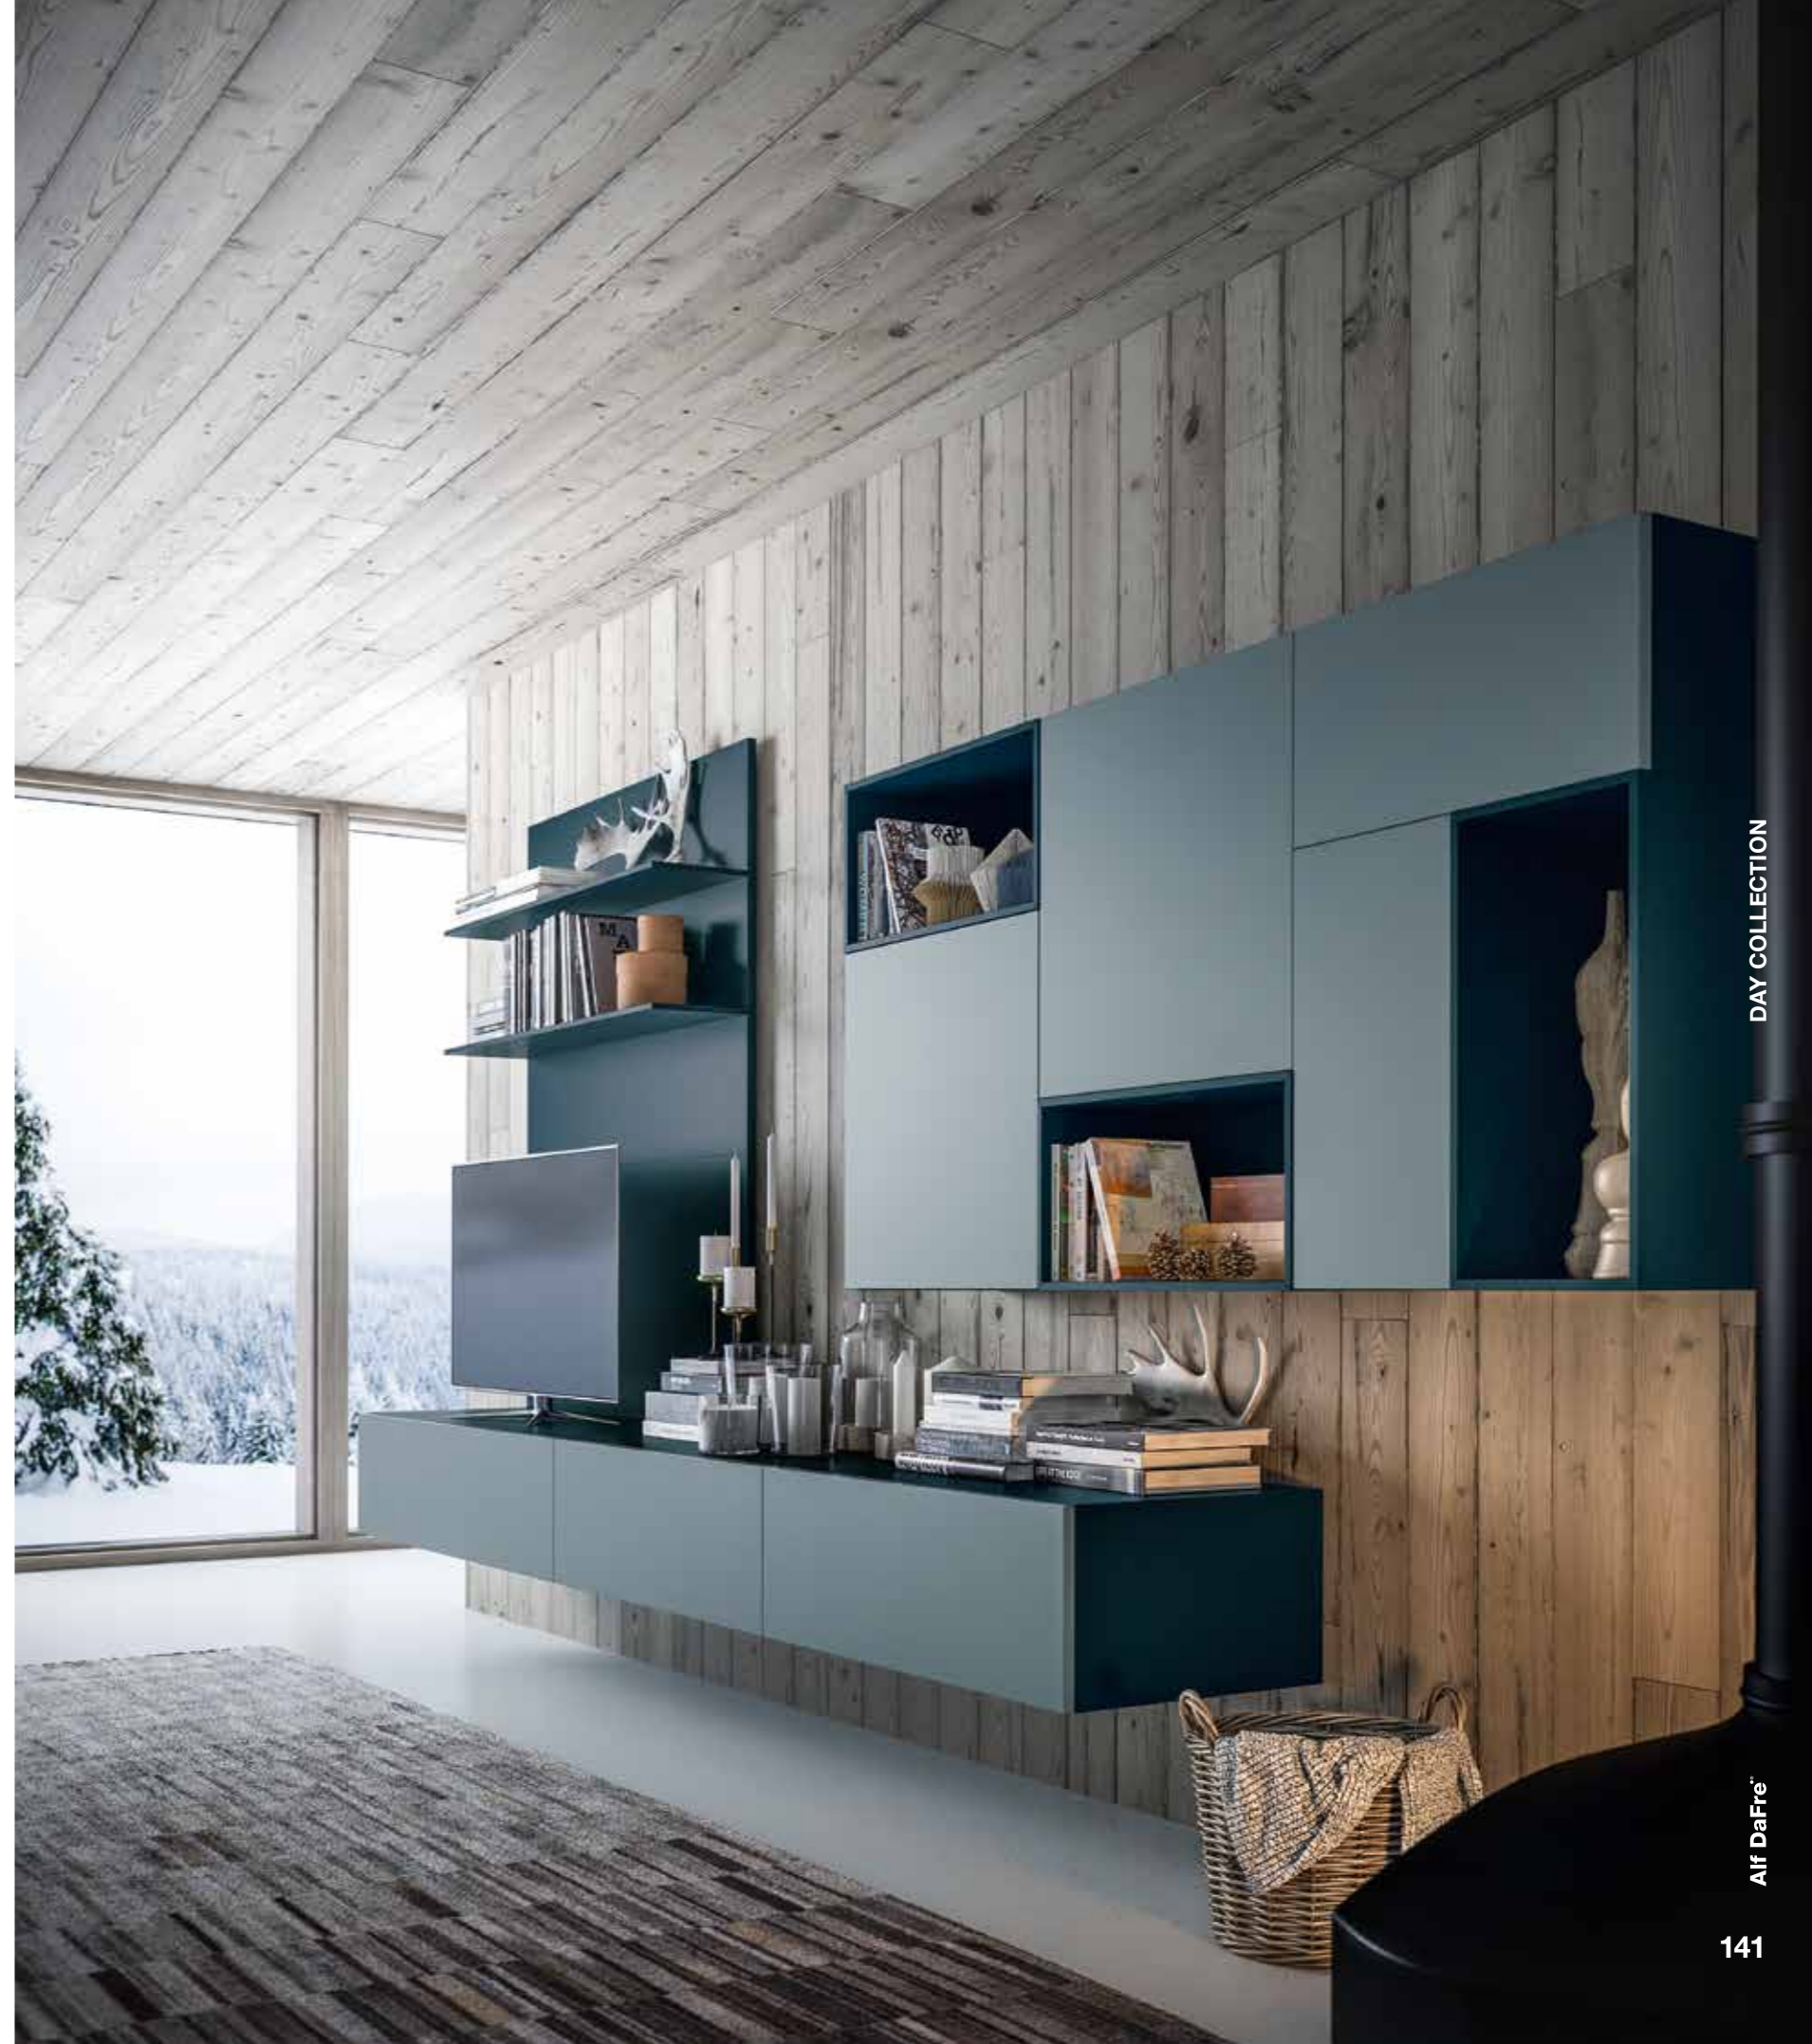

**DOMINO elements** lacquered in matt Blu notte

**Back panels** and shelves lacquered in matt Blu notte

**HOBBY** 4/d chest

**UP** bookcase

**OLIVIA** armchair and footstool

**CEPPO** occasional table

(Please see COMPLEMENTS for these items)