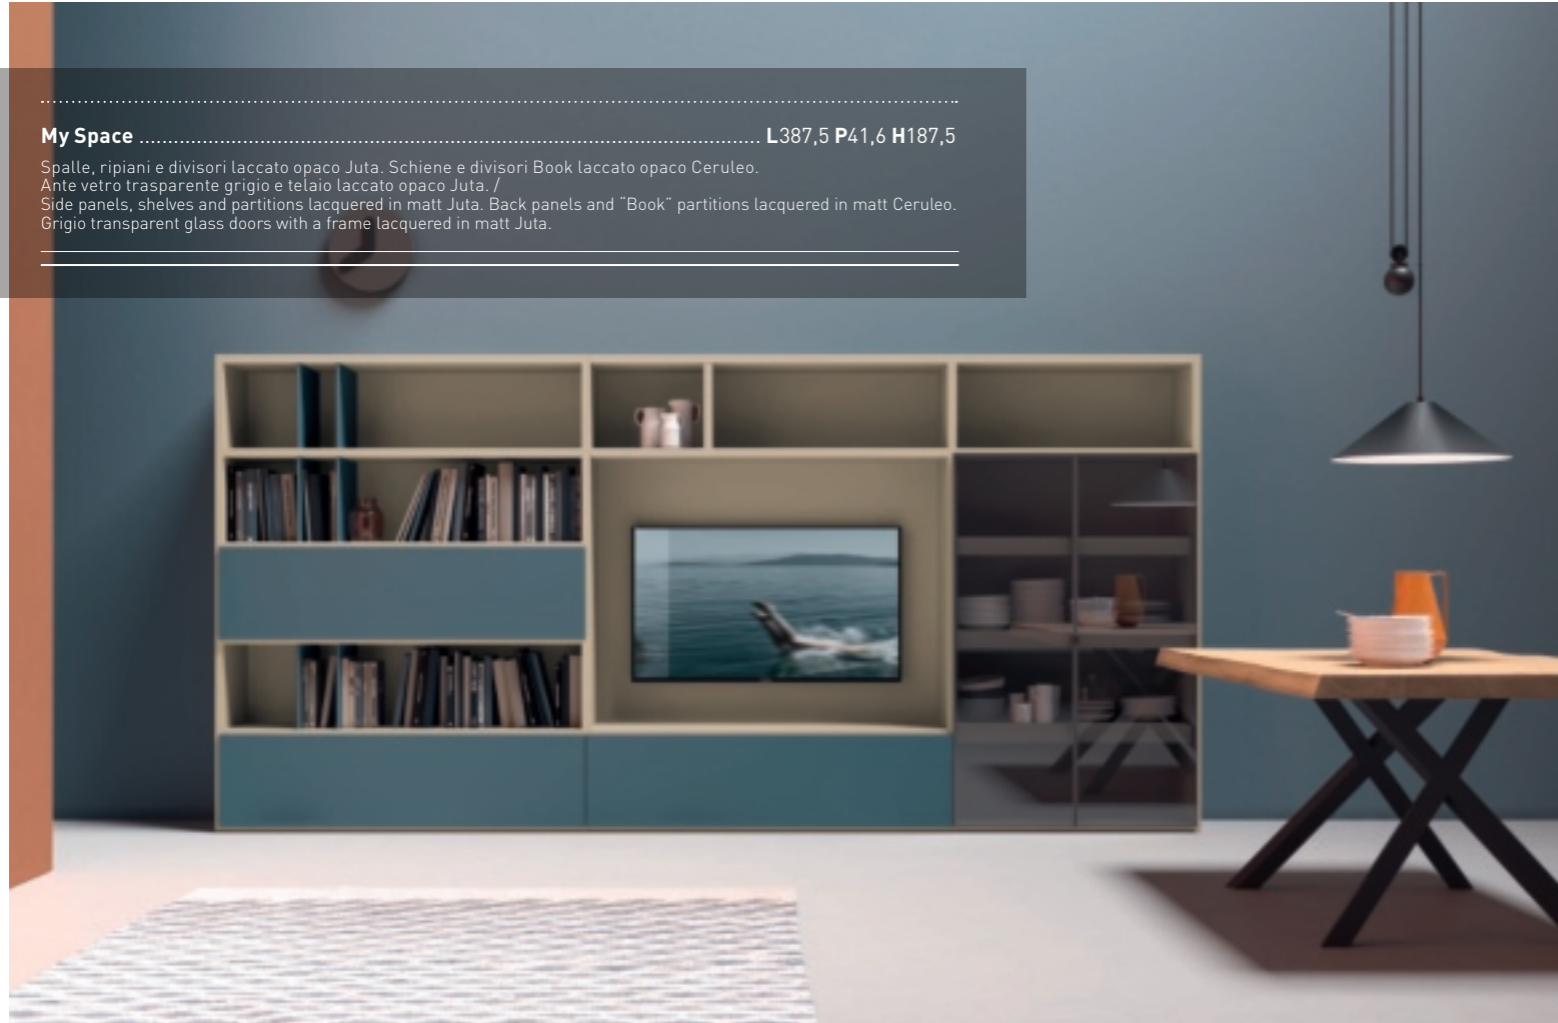

**My Space**

L435,5 P54,8 H2247

Spalle, ripiani e divisori Fashion wood Rovere Fossile. Divisori Book laccato opaco Curcuma.  
 Schiene e ante laccato opaco Fango. /  
 Side panels, shelves and partitions in Fossile oak Fashion Wood. "Book" partitions lacquered in matt Curcuma.  
 Back panels and doors lacquered in matt Fango.