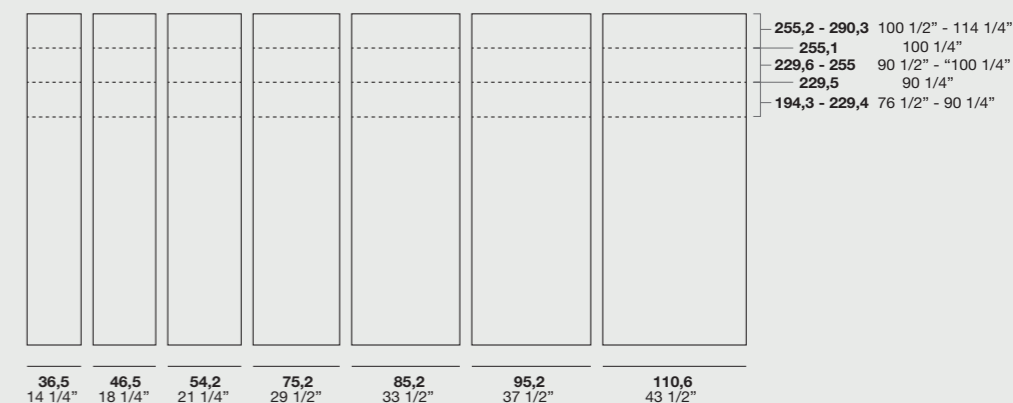

Go Up

Apertura battente /Swinging opening

Finiture frontale /Front finishes:

- Nobilitato Liscio / Smooth surfaced
- Nobilitato Olmo / Elm surfaced
- Nobilitato Rovere / Oak surfaced
- Nobilitato Quercia / Quercia surfaced
- Nobilitato Concrete Bronzo / Bronzo concrete surfaced
- Nobilitato Metal Smoke /Metal smoke surfaced
- Nobilitato Rasato / Stucco look surfaced
- Nobilitato Gurè / Gurè surfaced
- Laccati Opachi Base / Basic matt lacquereds
- Laccati Opachi / Matt lacquereds
- Nobilitati Roveri Laccati Opachi / Matt lacquered surfaced oak
- Specchio / Mirror
- Specchio Grigio / Grigio mirror
- Vetri Lucidi / High gloss glass
- Vetri Acidati / Etched glass
- Vetri Acidati Serigrafati / Silk-screen printed glass

Maniglia integrata / Built-in handle:

- Verniciato Bianco / Painted bianco
- Verniciato Titanio / Painted titanio
- Laccati Opachi / Matt lacquereds