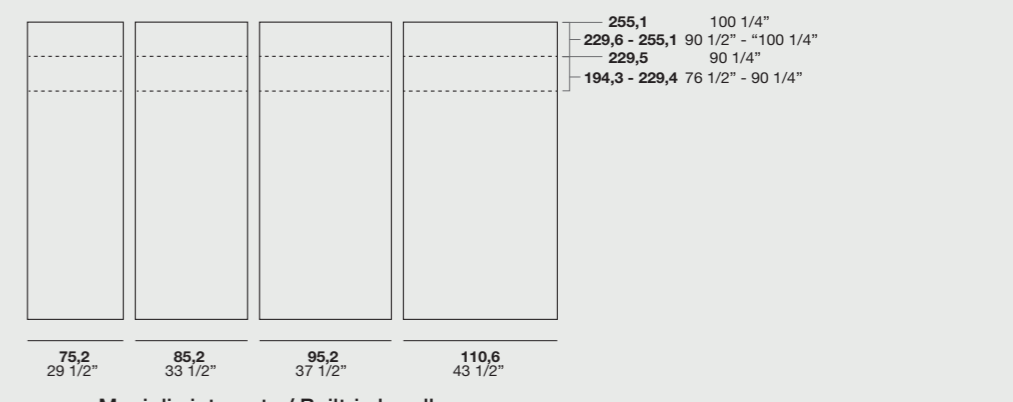

Go Up

Apertura scorrevole /Sliding opening

Finiture frontale /Front finishes:

- Nobilitato Liscio / Smooth surfaced
- Nobilitato Olmo / Elm surfaced
- Nobilitato Rovere / Oak surfaced
- Nobilitato Quercia / Quercia surfaced
- Nobilitato Concrete Bronzo / Bronzo concrete surfaced
- Nobilitato Metal Smoke /Metal smoke surfaced
- Nobilitato Rasato / Stucco look surfaced
- Nobilitato Gurè / Gurè surfaced
- Laccati Opachi Base / Basic matt lacquereds
- Laccati Opachi / Matt lacquereds
- Nobilitati Roveri Laccati Opachi / Matt lacquered surfaced oak
- Specchio / Mirror
- Specchio Grigio / Grigio mirror
- Vetri Lucidi / High gloss glass
- Vetri Acidati / Etched glass
- Vetri Acidati Serigrafati / Silk-screen printed glass

Maniglia integrata / Built-in handle:

- Verniciato Bianco / Painted bianco
- Verniciato Titanio / Painted titanio
- Laccati Opachi / Matt lacquereds