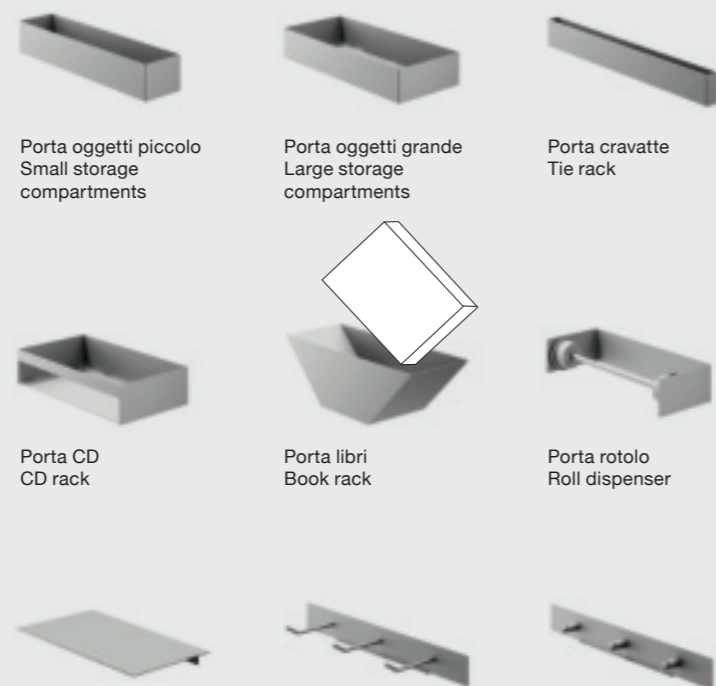

Porta scarpe  
Shoe rack

Forcella appendiabiti  
Clothes hanger fork

Specchio interno fisso  
Fixed internal mirror

Specchio interno orientabile  
Adjustable internal mirror

Gruccia con portapantaloni  
Hanger with trouser rack

Anello portasciarpa  
Scarf storage loop

Barra luce a led  
Led bar

Porta oggetti piccolo  
Small storage compartments

Porta oggetti grande  
Large storage compartments

Porta cravatte  
Tie rack

Porta CD  
CD rack

Porta libri  
Book rack

Porta rotolo  
Roll dispenser

Mensolina  
Small shelf