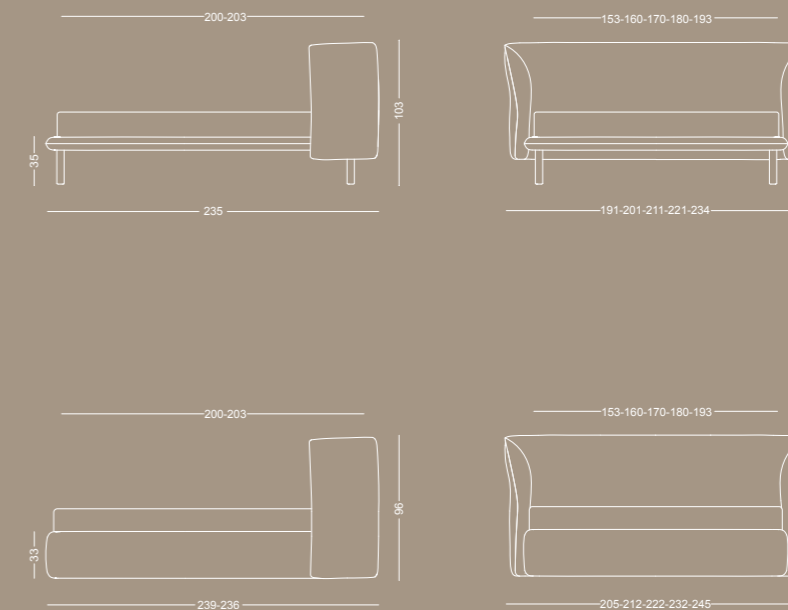

**Misure
Sizes**

Misure Sizes	Misura materasso Mattress size	Ingombro letto Bed size
Jill	153 × 203 cm	191 × 235 × h.103 cm
	160 × 200 cm	201 × 235 × h.103 cm
	170 × 200 cm	211 × 235 × h.103 cm
	180 × 200 cm	221 × 235 × h.103 cm
	193 × 203 cm	234 × 235 × h.103 cm
Con contenitore With container	153 × 203 cm	205 × 239 × h.96 cm
	160 × 200 cm	212 × 236 × h.96 cm
	170 × 200 cm	222 × 236 × h.96 cm
	180 × 200 cm	232 × 236 × h.96 cm
	193 × 203 cm	245 × 239 × h.96 cm