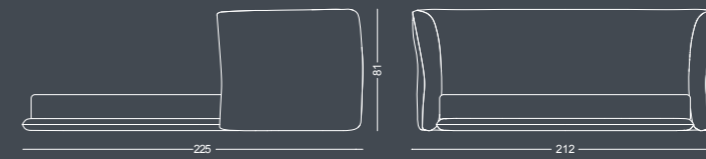

Info
Rivestimento / Covering: S.Moritz 162