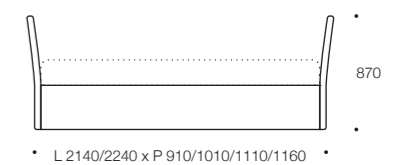

MISURE MATERASSO / MATTRESS MEASURES L 1900/2000 x P 800/900/1000/1050