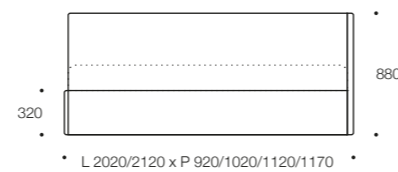

### Technical information

MAGIS 52

MISURE MATERASSO / MATTRESS MEASURES L 1900/2000 x P 800/900/1000/1050

MAGIS 54

MISURE MATERASSO / MATTRESS MEASURES L 1900/2000 x P 800/900/1000/1050

LINE 5

MISURE MATERASSO / MATTRESS MEASURES L 1900/2000 x P 800/900/1000/1050