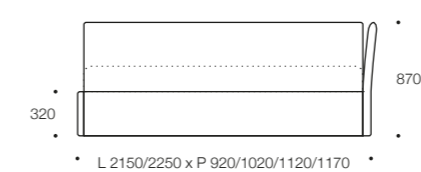

BIBA 64

MISURE MATERASSO / MATTRESS MEASURES L 1900/2000 x P 800/900/1000/1050