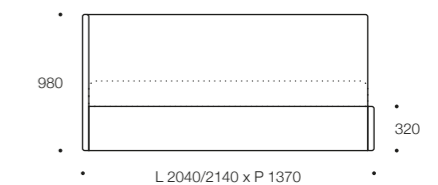

NEOLIA 80

MISURE MATERASSO / MATTRESS MEASURES L 1900/2000 x P 1200