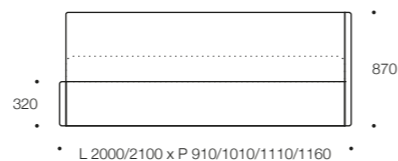

LINE 4

MISURE MATERASSO / MATTRESS MEASURES L 1900/2000 x P 800/900/1000/1050