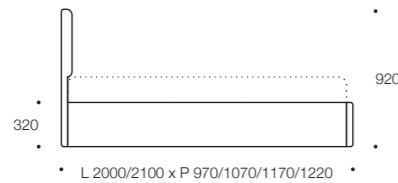

by Bolzan Letti
handmade in Italy

Dual collection

Le informazioni tecniche

Technical information

IORCA 12

MISURE MATERASSO / MATTRESS MEASURES L 1900/2000 x P 800/900/1000/1050