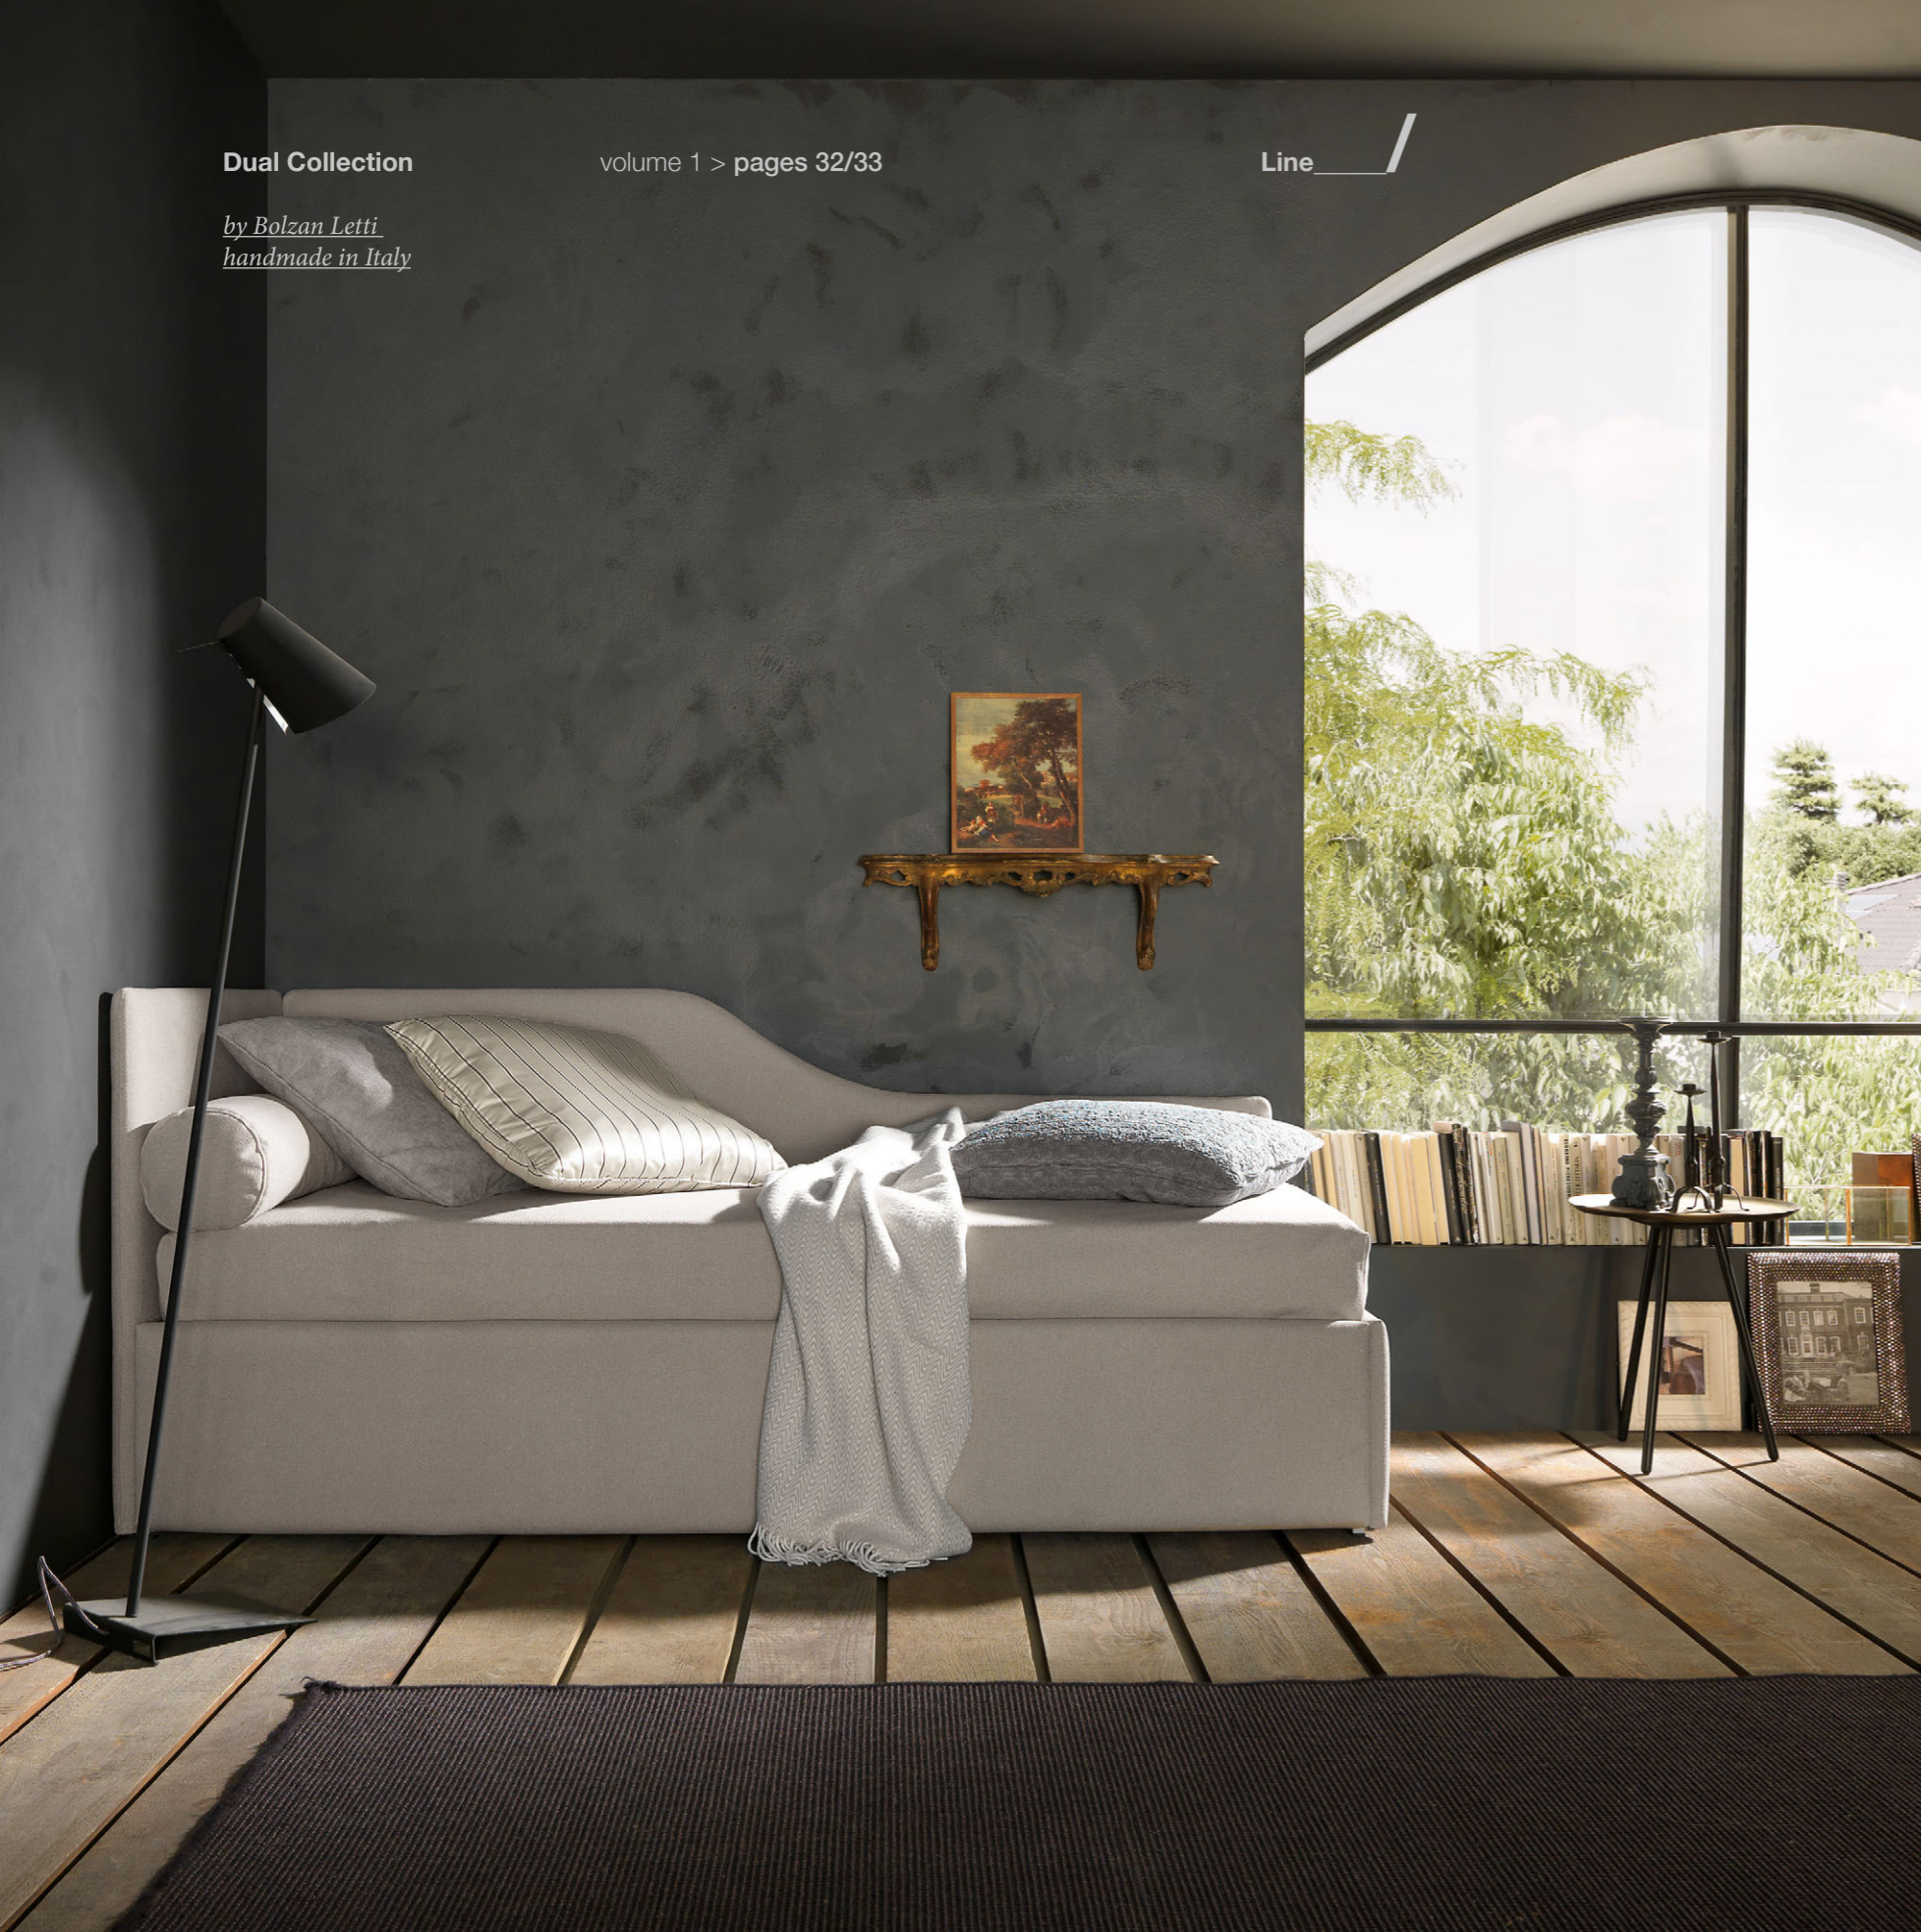

*by Bolzan Letti
handmade in Italy*

Line, un classico raffinato dal tratto distintivo è sottolineato da rivestimenti e coordinati, proposti in tessuti sobri e lavorazioni ricercate. Grazie alla delicatezza della composizione Line risulta perfetto per la capacità di integrarsi in ogni ambiente.

Line, a classic and elegant sofa with a distinctive trait, is underlined by covers and bed linens, proposed in sober fabrics and refined workmanship. Thanks to the delicacy of the composition Line is perfect thanks to the possibility to be integrated into any environment.