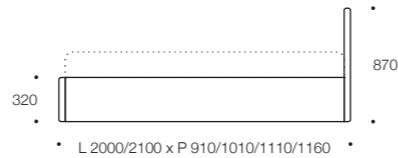

LINE 6

MISURE MATERASSO / MATTRESS MEASURES L 1900/2000 x P 800/900/1000/1050

LINE 1

MISURE MATERASSO / MATTRESS MEASURES L 1900/2000 x P 800/900/1000/1050/1200

LINE 2

MISURE MATERASSO / MATTRESS MEASURES L 1900/2000 x P 800/900/1000/1050