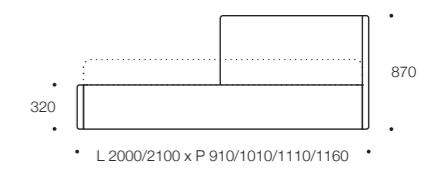

LINE 6

MISURE MATERASSO / MATTRESS MEASURES L 1900/2000 x P 800/900/1000/1050