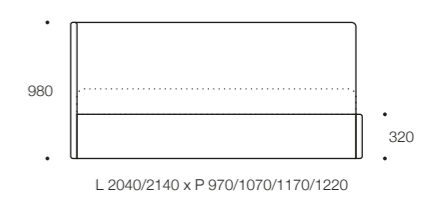

### Technical information

**IORCA 12**

MISURE MATERASSO / MATTRESS MEASURES L 1900/2000 x P 800/900/1000/1050

**IORCA 14**

MISURE MATERASSO / MATTRESS MEASURES L 1900/2000 x P 800/900/1000/1050

**NEOLIA 72**

MISURE MATERASSO / MATTRESS MEASURES L 1900/2000 x P 800/900/1000/1050

**NEOLIA 74**

MISURE MATERASSO / MATTRESS MEASURES L 1900/2000 x P 800/900/1000/1050

**IORCA 16**

MISURE MATERASSO / MATTRESS MEASURES L 1900/2000 x P 800/900/1000/1050