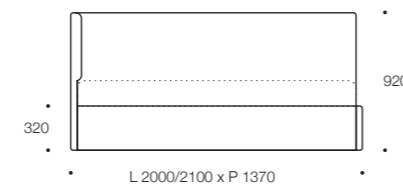

### Technical information

**IORCA 12**

MISURE MATERASSO / MATTRESS MEASURES L 1900/2000 x P 800/900/1000/1050

**IORCA 14**

MISURE MATERASSO / MATTRESS MEASURES L 1900/2000 x P 800/900/1000/1050

**NEOLIA 72**

MISURE MATERASSO / MATTRESS MEASURES L 1900/2000 x P 800/900/1000/1050

**NEOLIA 74**

MISURE MATERASSO / MATTRESS MEASURES L 1900/2000 x P 800/900/1000/1050

**IORCA 16**

MISURE MATERASSO / MATTRESS MEASURES L 1900/2000 x P 800/900/1000/1050

**IORCA 18**

MISURE MATERASSO / MATTRESS MEASURES L 1900/2000 x P 800/900/1000/1050

**NEOLIA 76**

MISURE MATERASSO / MATTRESS MEASURES L 1900/2000 x P 800/900/1000/1050

**NEOLIA 78**

MISURE MATERASSO / MATTRESS MEASURES L 1900/2000 x P 800/900/1000/1050

**IORCA 19**

MISURE MATERASSO / MATTRESS MEASURES L 1900/2000 x P 1200

**IORCA 20**

MISURE MATERASSO / MATTRESS MEASURES L 1900/2000 x P 1200

**NEOLIA 79**

MISURE MATERASSO / MATTRESS MEASURES L 1900/2000 x P 1200