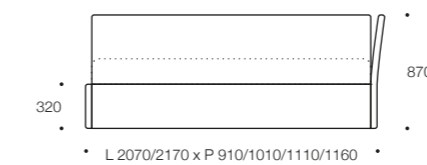

FLY 24

MISURE MATERASSO / MATTRESS MEASURES L 1900/2000 x P 800/900/1000/1050

FLY 25