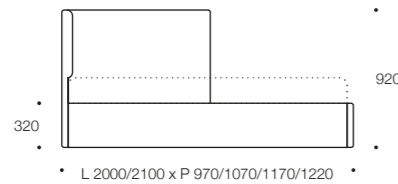

### Technical information

**IORCA 12**

MISURE MATERASSO / MATTRESS MEASURES L 1900/2000 x P 800/900/1000/1050

**IORCA 14**

MISURE MATERASSO / MATTRESS MEASURES L 1900/2000 x P 800/900/1000/1050

**NEOLIA 72**

MISURE MATERASSO / MATTRESS MEASURES L 1900/2000 x P 800/900/1000/1050

**NEOLIA 74**

MISURE MATERASSO / MATTRESS MEASURES L 1900/2000 x P 800/900/1000/1050

**IORCA 16**

MISURE MATERASSO / MATTRESS MEASURES L 1900/2000 x P 800/900/1000/1050