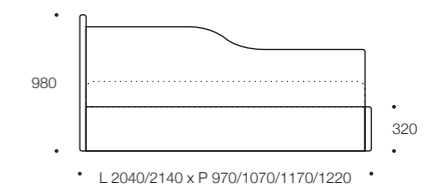

### Technical information

**IORCA 12**

MISURE MATERASSO / MATTRESS MEASURES L 1900/2000 x P 800/900/1000/1050

**IORCA 14**

MISURE MATERASSO / MATTRESS MEASURES L 1900/2000 x P 800/900/1000/1050

**NEOLIA 72**

MISURE MATERASSO / MATTRESS MEASURES L 1900/2000 x P 800/900/1000/1050

**NEOLIA 74**

MISURE MATERASSO / MATTRESS MEASURES L 1900/2000 x P 800/900/1000/1050

**IORCA 16**

MISURE MATERASSO / MATTRESS MEASURES L 1900/2000 x P 800/900/1000/1050

**IORCA 18**

MISURE MATERASSO / MATTRESS MEASURES L 1900/2000 x P 800/900/1000/1050

**NEOLIA 76**

MISURE MATERASSO / MATTRESS MEASURES L 1900/2000 x P 800/900/1000/1050

**NEOLIA 78**

MISURE MATERASSO / MATTRESS MEASURES L 1900/2000 x P 800/900/1000/1050

**IORCA 19**

MISURE MATERASSO / MATTRESS MEASURES L 1900/2000 x P 1200

**IORCA 20**

MISURE MATERASSO / MATTRESS MEASURES L 1900/2000 x P 1200

**NEOLIA 79**

MISURE MATERASSO / MATTRESS MEASURES L 1900/2000 x P 1200