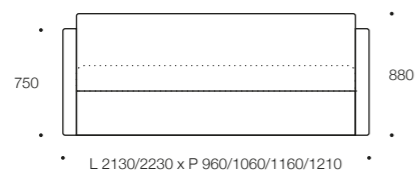

BIBA 64

MISURE MATERASSO / MATTRESS MEASURES L 1900/2000 x P 800/900/1000/1050

BIBA 65

MISURE MATERASSO / MATTRESS MEASURES L 1900/2000 x P 800/900/1000/1050

POINT 85

MISURE MATERASSO / MATTRESS MEASURES L 1900/2000 x P 800/900/1000/1050