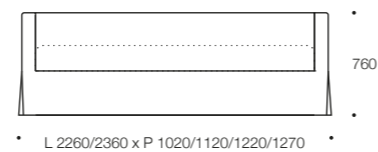

### Technical information

COCÒ 44

MISURE MATERASSO / MATTRESS MEASURES L 1900/2000 x P 800/900/1000/1050

COCÒ 45

MISURE MATERASSO / MATTRESS MEASURES L 1900/2000 x P 800/900/1000/1050

BIBA 62

MISURE MATERASSO / MATTRESS MEASURES L 1900/2000 x P 800/900/1000/1050