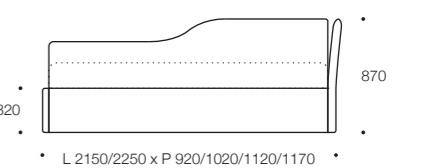

BIBA 68

MISURE MATERASSO / MATTRESS MEASURES L 1900/2000 x P 800/900/1000/1050