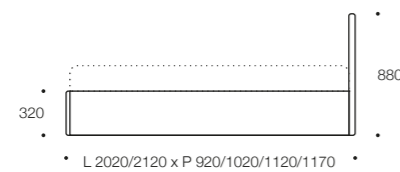

### Technical information

MAGIS 52

MISURE MATERASSO / MATTRESS MEASURES L 1900/2000 x P 800/900/1000/1050

MAGIS 54

MISURE MATERASSO / MATTRESS MEASURES L 1900/2000 x P 800/900/1000/1050

LINE 5

MISURE MATERASSO / MATTRESS MEASURES L 1900/2000 x P 800/900/1000/1050