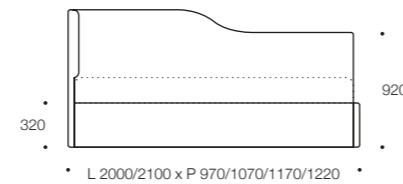

### Technical information

**IORCA 12**

MISURE MATERASSO / MATTRESS MEASURES L 1900/2000 x P 800/900/1000/1050

**IORCA 14**

MISURE MATERASSO / MATTRESS MEASURES L 1900/2000 x P 800/900/1000/1050

**NEOLIA 72**

MISURE MATERASSO / MATTRESS MEASURES L 1900/2000 x P 800/900/1000/1050

**NEOLIA 74**

MISURE MATERASSO / MATTRESS MEASURES L 1900/2000 x P 800/900/1000/1050

**IORCA 16**

MISURE MATERASSO / MATTRESS MEASURES L 1900/2000 x P 800/900/1000/1050

**IORCA 18**

MISURE MATERASSO / MATTRESS MEASURES L 1900/2000 x P 800/900/1000/1050

**NEOLIA 76**

MISURE MATERASSO / MATTRESS MEASURES L 1900/2000 x P 800/900/1000/1050

**NEOLIA 78**

MISURE MATERASSO / MATTRESS MEASURES L 1900/2000 x P 800/900/1000/1050