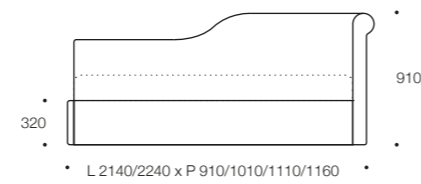

FLY 23

MISURE MATERASSO / MATTRESS MEASURES L 1900/2000 x P 800/900/1000/1050

PERLA 35

MISURE MATERASSO / MATTRESS MEASURES L 1900/2000 x P 800/900/1000/1050

PERLA 38

MISURE MATERASSO / MATTRESS MEASURES L 1900/2000 x P 800/900/1000/1050