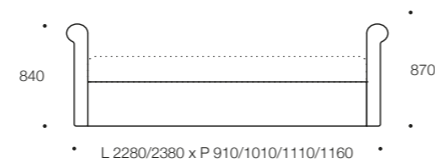

### Technical information

PERLA 32

MISURE MATERASSO / MATTRESS MEASURES L 1900/2000 x P 800/900/1000/1050

PERLA 33

MISURE MATERASSO / MATTRESS MEASURES L 1900/2000 x P 800/900/1000/1050

FLY 22

MISURE MATERASSO / MATTRESS MEASURES L 1900/2000 x P 800/900/1000/1050