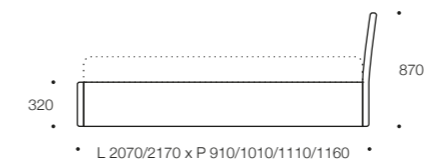

### Technical information

PERLA 32

MISURE MATERASSO / MATTRESS MEASURES L 1900/2000 x P 800/900/1000/1050

PERLA 33

MISURE MATERASSO / MATTRESS MEASURES L 1900/2000 x P 800/900/1000/1050

FLY 22

MISURE MATERASSO / MATTRESS MEASURES L 1900/2000 x P 800/900/1000/1050