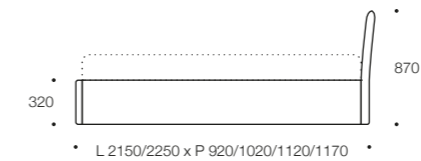

### Technical information

COCÒ 44

MISURE MATERASSO / MATTRESS MEASURES L 1900/2000 x P 800/900/1000/1050

COCÒ 45

MISURE MATERASSO / MATTRESS MEASURES L 1900/2000 x P 800/900/1000/1050

BIBA 62

MISURE MATERASSO / MATTRESS MEASURES L 1900/2000 x P 800/900/1000/1050