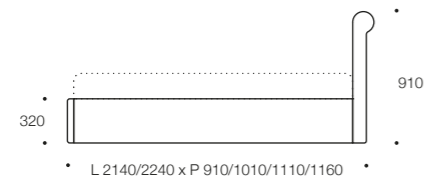

by Bolzan Letti
handmade in Italy

Dual collection

Le informazioni tecniche

Technical information

PERLA 32

MISURE MATERASSO / MATTRESS MEASURES L 1900/2000 x P 800/900/1000/1050