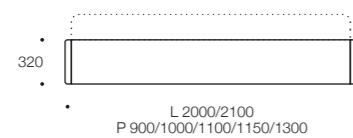

LINE 1

MISURE MATERASSO / MATTRESS MEASURES L 1900/2000 x P 800/900/1000/1050/1200