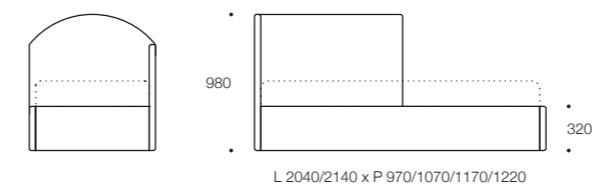

### Technical information

**IORCA 12**

MISURE MATERASSO / MATTRESS MEASURES L 1900/2000 x P 800/900/1000/1050

**IORCA 14**

MISURE MATERASSO / MATTRESS MEASURES L 1900/2000 x P 800/900/1000/1050

**NEOLIA 72**

MISURE MATERASSO / MATTRESS MEASURES L 1900/2000 x P 800/900/1000/1050

**NEOLIA 74**

MISURE MATERASSO / MATTRESS MEASURES L 1900/2000 x P 800/900/1000/1050

**IORCA 16**

MISURE MATERASSO / MATTRESS MEASURES L 1900/2000 x P 800/900/1000/1050

**IORCA 18**

MISURE MATERASSO / MATTRESS MEASURES L 1900/2000 x P 800/900/1000/1050

**NEOLIA 76**

MISURE MATERASSO / MATTRESS MEASURES L 1900/2000 x P 800/900/1000/1050

**NEOLIA 78**

MISURE MATERASSO / MATTRESS MEASURES L 1900/2000 x P 800/900/1000/1050