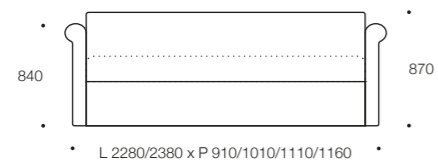

PERLA 35

MISURE MATERASSO / MATTRESS MEASURES L 1900/2000 x P 800/900/1000/1050