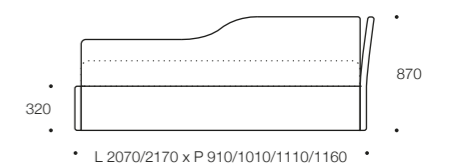

FLY 28

MISURE MATERASSO / MATTRESS MEASURES L 1900/2000 x P 800/900/1000/1050