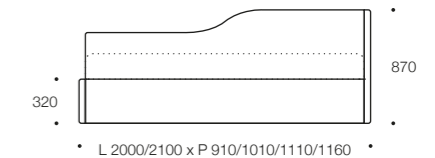

LINE 8

MISURE MATERASSO / MATTRESS MEASURES L 1900/2000 x P 800/900/1000/1050