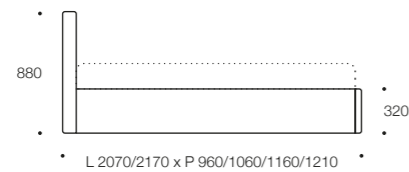

POINT 82

MISURE MATERASSO / MATTRESS MEASURES L 1900/2000 x P 800/900/1000/1050