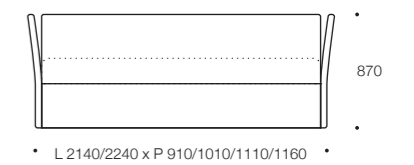

MISURE MATERASSO / MATTRESS MEASURES L 1900/2000 x P 800/900/1000/1050