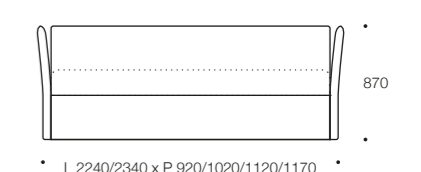

BIBA 63

MISURE MATERASSO / MATTRESS MEASURES L 1900/2000 x P 800/900/1000/1050

POINT 82

MISURE MATERASSO / MATTRESS MEASURES L 1900/2000 x P 800/900/1000/1050

POINT 84

MISURE MATERASSO / MATTRESS MEASURES L 1900/2000 x P 800/900/1000/1050

BIBA 64

MISURE MATERASSO / MATTRESS MEASURES L 1900/2000 x P 800/900/1000/1050

BIBA 65

MISURE MATERASSO / MATTRESS MEASURES L 1900/2000 x P 800/900/1000/1050

POINT 85

MISURE MATERASSO / MATTRESS MEASURES L 1900/2000 x P 800/900/1000/1050