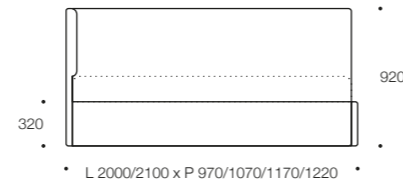

### Technical information

**IORCA 12**

MISURE MATERASSO / MATTRESS MEASURES L 1900/2000 x P 800/900/1000/1050

**IORCA 14**

MISURE MATERASSO / MATTRESS MEASURES L 1900/2000 x P 800/900/1000/1050

**NEOLIA 72**