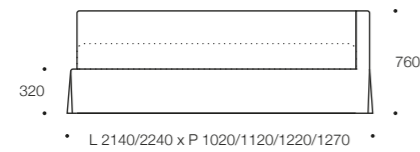

by Bolzan Letti
handmade in Italy

Dual collection

Le informazioni tecniche

Technical information

COCÒ 44

MISURE MATERASSO / MATTRESS MEASURES L 1900/2000 x P 800/900/1000/1050