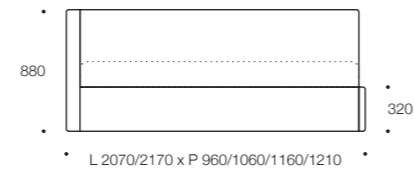

BIBA 63

MISURE MATERASSO / MATTRESS MEASURES L 1900/2000 x P 800/900/1000/1050

POINT 82

MISURE MATERASSO / MATTRESS MEASURES L 1900/2000 x P 800/900/1000/1050

POINT 84

MISURE MATERASSO / MATTRESS MEASURES L 1900/2000 x P 800/900/1000/1050