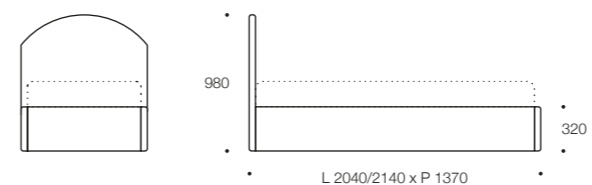

MISURE MATERASSO / MATTRESS MEASURES L 1900/2000 x P 800/900/1000/1050

**NEOLIA 74**

MISURE MATERASSO / MATTRESS MEASURES L 1900/2000 x P 800/900/1000/1050

**IORCA 16**

MISURE MATERASSO / MATTRESS MEASURES L 1900/2000 x P 800/900/1000/1050

**IORCA 18**

MISURE MATERASSO / MATTRESS MEASURES L 1900/2000 x P 800/900/1000/1050

**NEOLIA 76**

MISURE MATERASSO / MATTRESS MEASURES L 1900/2000 x P 800/900/1000/1050

**NEOLIA 78**

MISURE MATERASSO / MATTRESS MEASURES L 1900/2000 x P 800/900/1000/1050

**IORCA 19**

MISURE MATERASSO / MATTRESS MEASURES L 1900/2000 x P 1200

**IORCA 20**

MISURE MATERASSO / MATTRESS MEASURES L 1900/2000 x P 1200

**NEOLIA 79**

MISURE MATERASSO / MATTRESS MEASURES L 1900/2000 x P 1200

**NEOLIA 80**

MISURE MATERASSO / MATTRESS MEASURES L 1900/2000 x P 1200

by Bolzan Letti  
handmade in Italy