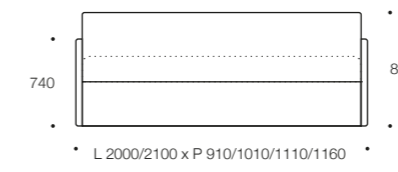

### Technical information

MAGIS 52

MISURE MATERASSO / MATTRESS MEASURES L 1900/2000 x P 800/900/1000/1050

MAGIS 54

MISURE MATERASSO / MATTRESS MEASURES L 1900/2000 x P 800/900/1000/1050

LINE 5

MISURE MATERASSO / MATTRESS MEASURES L 1900/2000 x P 800/900/1000/1050