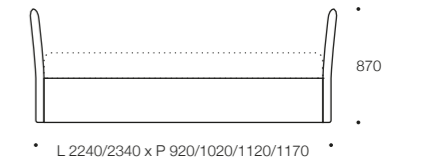

BIBA 63

MISURE MATERASSO / MATTRESS MEASURES L 1900/2000 x P 800/900/1000/1050