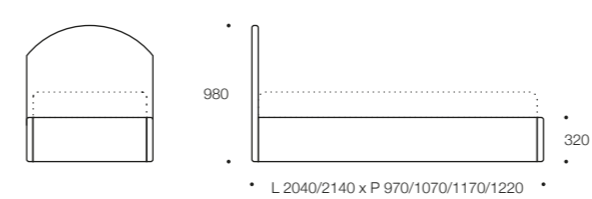

### Technical information

**IORCA 12**

MISURE MATERASSO / MATTRESS MEASURES L 1900/2000 x P 800/900/1000/1050

**IORCA 14**

MISURE MATERASSO / MATTRESS MEASURES L 1900/2000 x P 800/900/1000/1050

**NEOLIA 72**

MISURE MATERASSO / MATTRESS MEASURES L 1900/2000 x P 800/900/1000/1050

**NEOLIA 74**

MISURE MATERASSO / MATTRESS MEASURES L 1900/2000 x P 800/900/1000/1050

**IORCA 16**

MISURE MATERASSO / MATTRESS MEASURES L 1900/2000 x P 800/900/1000/1050