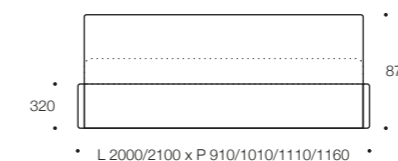

LINE 9

MISURE MATERASSO / MATTRESS MEASURES L 1900/2000 x P 800/900/1000/1050