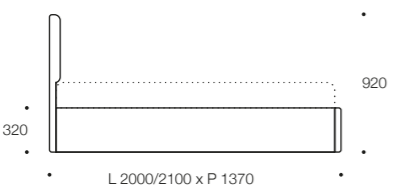

MISURE MATERASSO / MATTRESS MEASURES L 1900/2000 x P 800/900/1000/1050

**NEOLIA 74**

MISURE MATERASSO / MATTRESS MEASURES L 1900/2000 x P 800/900/1000/1050

**IORCA 16**

MISURE MATERASSO / MATTRESS MEASURES L 1900/2000 x P 800/900/1000/1050

**IORCA 18**

MISURE MATERASSO / MATTRESS MEASURES L 1900/2000 x P 800/900/1000/1050

**NEOLIA 76**

MISURE MATERASSO / MATTRESS MEASURES L 1900/2000 x P 800/900/1000/1050

**NEOLIA 78**

MISURE MATERASSO / MATTRESS MEASURES L 1900/2000 x P 800/900/1000/1050

**IORCA 19**

MISURE MATERASSO / MATTRESS MEASURES L 1900/2000 x P 1200

**IORCA 20**

MISURE MATERASSO / MATTRESS MEASURES L 1900/2000 x P 1200

**NEOLIA 79**

MISURE MATERASSO / MATTRESS MEASURES L 1900/2000 x P 1200