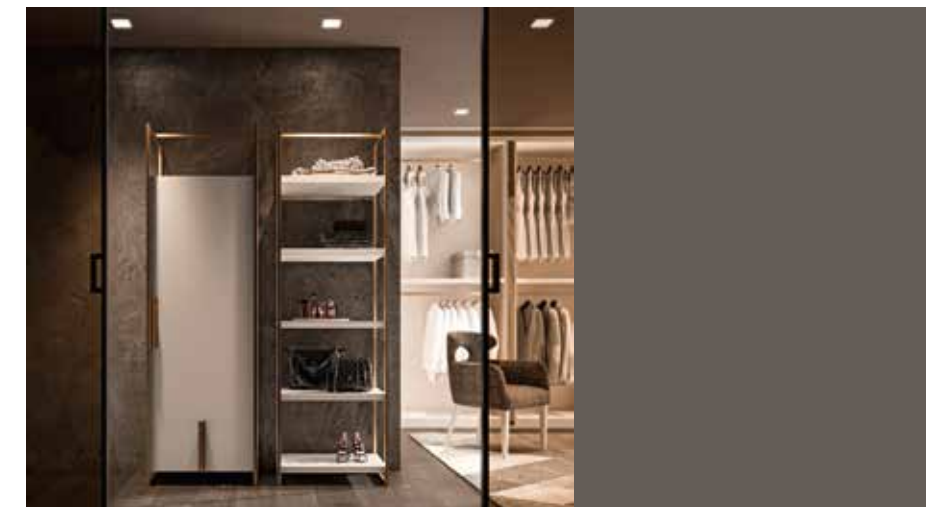

FF COMPOSITION - N°FY007

Pag. 50

YTO02 Torre metallo con ante e cassetto - Finitura LY40 LACCATO WISH / Metal tower with door and drawer - Finish LY40 LACQUERED WISH
YTO03 Torre metallo con ripiani legno / Metal tower with wood shelves