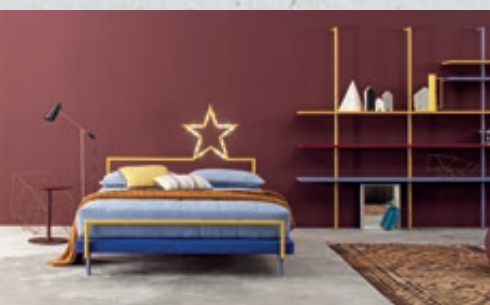

Camaleo 03
Pag. 27