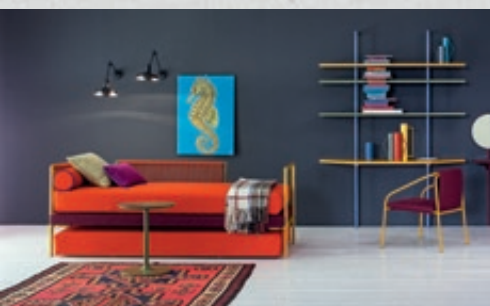

Camaleo 02
Pag. 21