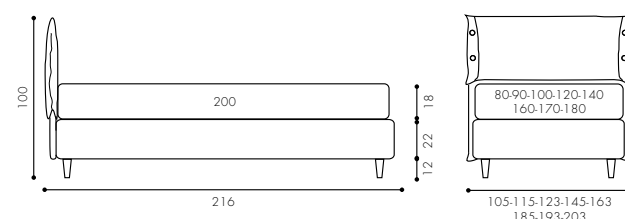

1. 1 Letto Giselle singolo 90x200 cm Giroletto h. 22
   Piede PIE40T
   1 Completo copripiumino singolo 90 cm
   1 Piumotto 160x140 cm
   1 Coprifedera con bordo rivestito
2. Art. A64/033 Cat. Must
   Art. D39/001 Cat. Z
   Art. B66/009 Cat. Z
   Art. A64/033 Cat. Must

1. 1 Single bed Giselle 90x200 cm Bedframe h. 22
   Foot PIE40T
   1 Duvet cover set for single bed
   1 Padded throw 160x140 cm
   1 Pillowcase with piped edge

1. 1 Einzelbett Giselle 90x200 cm Bettrahmen h. 22
   Fuß PIE40T
   1 Bettbezug-Set für Einzelbett
   1 Gestepte Tagesdecke 160x140 cm
   1 Kopfkissenbezug mit Keder

1. 1 Lit une place Giselle 90x200 cm Cadre de lit h. 22
   Pied PIE40T
   1 Parure housse de couette une place
   1 Couette 160x140 cm
   1 Taie avec bord revêtu

1. 1 Cama individual Giselle 90x200 cm Aro de cama h. 22
   Pata PIE40T
   1 Conjunto de funda nórdica por cama individual
   1 Manta acolchada 160x140 cm
   1 Funda de almohada con borde revestido