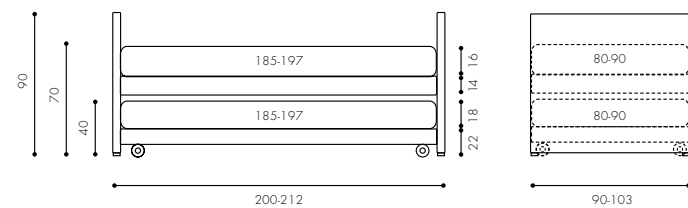

1. 1 Letto 2Much! Estraiabile mod. 3 Dormeuse 90x200 cm
   Con 2° letto estraibile con ruote
   2 Completi copripiumino singolo 90 cm
   1 Rollò con cerniera da 90 cm
   1 Plaid Carol 140x195 cm
   1 Cuscino 50x30 cm mod. B Bordo rivestito
   1 Cuscino 50x30 cm mod. B
   1 Cuscino 50x50 cm mod. B Bordo rivestito
   2 Cuscini 50x50 cm mod. B
   1 Cuscino 60x60 cm mod. B
   1 Poltrona Pod
   1 Settimanale Tetris
2. Art. D34/003 Cat. K
   Art. B66/007 Cat. Z
   Art. A64/034 Cat. Must
   Art. 515XGNC150001
   Art. 969/081 Cat. Must
   Art. 969/087 Cat. Must
   Art. 969/034 Cat. Must
   Art. D34/003 Cat. K
   Art. 969/081 Cat. Must
   Art. D06/004 Cat. C
   Art. C79/010 Cat. K
   Art. D06/004 Cat. C
   Art. 320T06 Col. 120 Rosa

1. 1 Ausziehbare Einzelbett 2Much! Mod. 3 90x200 cm
   Mit 2° Ausziehbaren Einzelbett mit Räder
   2 Bettbezug-Set für Einzelbett
   1 Kissenrolle mit Reißverschluss 90 cm
   1 Plaid Carol 140x195 cm
   1 Kissen 50x30 cm Mod. B Keder
   1 Kissen 50x30 cm Mod. B
   1 Kissen 50x50 cm Mod. B Keder
   2 Kissen 50x50 cm Mod. B
   1 Kissen 60x60 cm Mod. B
   1 Sessel Pod
   1 Hochkommode Tetris
2. Art. D34/003 Cat. K
   Art. B66/007 Cat. Z
   Art. A64/034 Cat. Must
   Art. 515XGNC150001
   Art. 969/081 Cat. Must
   Art. 969/087 Cat. Must
   Art. 969/034 Cat. Must
   Art. D34/003 Cat. K
   Art. 969/081 Cat. Must
   Art. D06/004 Cat. C
   Art. C79/010 Cat. K
   Art. D06/004 Cat. C
   Art. 320T06 Col. 120 Rosa

1. 1 Cama individual 2Much! Extraible mod. 3 90x200 cm
   Con segunda cama extraible con ruedas
   2 Conjunto de funda nórdica por cama individual
   1 Cojín cilíndrico con cremallera 90 cm
   1 Plaid Carol 140x195 cm
   1 Cojín 50x30 cm mod. B Borde revestido
   1 Cojín 50x30 cm mod. B
   1 Cojín 50x50 cm mod. B Borde revestido
   2 Cojín 50x50 cm mod. B
   1 Cojín 60x60 cm mod. B
   1 Sillón Pod
   1 Cómoda de 7 cajones Tetris
2. Art. D34/003 Cat. K
   Art. B66/007 Cat. Z
   Art. A64/034 Cat. Must
   Art. 515XGNC150001
   Art. 969/081 Cat. Must
   Art. 969/087 Cat. Must
   Art. 969/034 Cat. Must
   Art. D34/003 Cat. K
   Art. 969/081 Cat. Must
   Art. D06/004 Cat. C
   Art. C79/010 Cat. K
   Art. D06/004 Cat. C
   Art. 320T06 Col. 120 Rosa