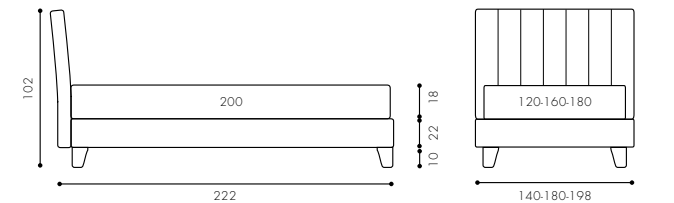

1. 1 Letto Thomas Barrè una piazza e mezza 120x200 cm
   giroletto Liscio h.22
   Piede PIE41L
   Art. D06/007 Cat. C
2. 1 Quilt una piazza e mezza 120 cm
   Trapuntato baguette
   Art. B66/008 Cat. Z
3. 1 Completo copripiumino una piazza e mezza
   Art. B66/014 Cat. Z
4. 1 Cuscino 50x30 cm mod. B
   Art. D06/007 Cat. C
5. 1 Cuscino 70x40 cm
   Art. A64/010 Cat. Must
6. Finitura pinzata
   Art. 320T07 Col. 121 Turchese
7. 1 Comodino Tetris
   Struttura Col. 012 Giallo
   Art. D13/004 Cat. Must
8. 1 Poltrona Camaleo
   Art. 33A230011 Vinaccia (3pz)
   Art. 33B160009 Avio (2 pz)
   Art. 33B240012 Giallo (1 pz)
   Art. 33C160011 Vinaccia (1 pz)

1. 1 Lit une place Thomas Barrè
   120x200 cm
   Cadre de lit h.22
   Pied PIE41L
2. 1 Quilt une place
   Matelassé baguette
   Art. B66/008 Cat. Z
3. 1 Parure housse de couette une place
   Art. B66/014 Cat. Z
4. 1 Coussin 50x30 cm mod. B
   Art. D06/007 Cat. C
5. 1 Coussin 70x40 cm
   Art. A64/010 Cat. Must
6. Avec couture effet froncée
   Art. 320T07 Col. 121 Turchese
7. 1 Chevet Tetris
   Struttura Col. 012 Giallo
   Art. D13/004 Cat. Must
8. 1 Fauteuil Camaleo
   Art. 33A230011 Vinaccia (3pz)
   Art. 33B160009 Avio (2 pz)
   Art. 33B240012 Giallo (1 pz)
   Art. 33C160011 Vinaccia (1 pz)

1. 1 Cama individual Thomas Barrè
   120x200 cm
   Aro de cama h.22
   Pata PIE41L
2. 1 Edredón pespunteado por cama single
   acolchado baguette
   Art. B66/008 Cat. Z
3. 1 Conjunto de funda nórdica por cama individual
   Art. B66/014 Cat. Z
4. 1 Cojín 50x30 cm mod. B
   Art. D06/007 Cat. C
5. 1 Cojín 70x40 cm
   Art. A64/010 Cat. Must
6. Costura grapada
   Art. 320T07 Col. 121 Turchese
7. 1 Mesita de noche Tetris
   Struttura Col. 012 Giallo
   Art. D13/004 Cat. Must
8. 1 Sillón Camaleo
   Art. 33A230011 Vinaccia (3pz)
   Art. 33B160009 Avio (2 pz)
   Art. 33B240012 Giallo (1 pz)
   Art. 33C160011 Vinaccia (1 pz)