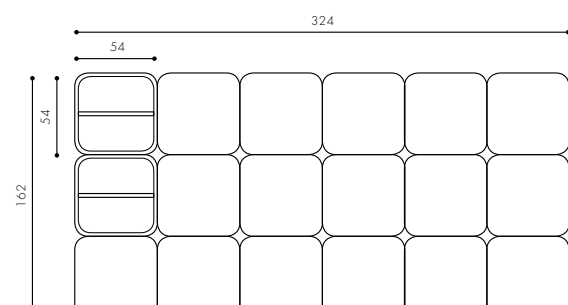

1 Letto Be-Max mod. 2 90x200 cm Piedi PIE84L	Art. 969/050	Cat. Must
1 Completo copripiumino singolo 90 cm	Art. D38/001	Cat. Z
1 Piumotto 160x140 cm	Art. C76/004	Cat. Z
1 Coprifedera con bordo rivestito	Art. C76/004	Cat. Z
1 Poltroncina AnnaSofia Bordo rivestito	Art. 969/050	Cat. Must
2 Vision Libreria	Art. 969/087	Cat. Must
6 Vision Boiserie	Art. 969/087	Cat. Must
5 Vision Boiserie	Art. 969/050	Cat. Must
5 Vision Boiserie	Art. D34/001	Cat. K
1 Vision V-0 Libreria con fondo rivestito	Art. D34/001	Cat. K
1 Vision V-0 Libreria con fondo rivestito	Art. 969/087	Cat. Must
3 Vision inserti metacrilato bianco con luce Led		

1 Single bed Be-Max mod. 2 90x200 cm Foot PIE84L		
1 Duvet cover set for single bed		
1 Padded throw 160x140 cm		
1 Pillowcase with piped edge		
1 AnnaSofia armchair		
Piped edge