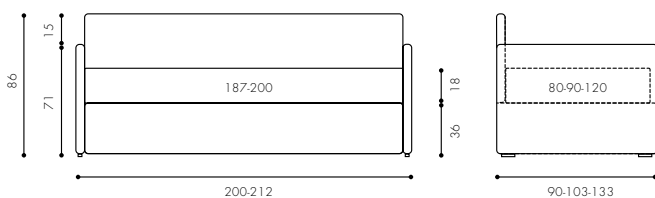

1 Letto Max Estraibile mod. 5 Divano 80x190 cm Piede PIE12N	Art. D33/007	Cat. Must
2 Completi copripiumino singoli 80 cm	Art. B66/006	Cat. Z
1 Set 4 pezzi da 190	Art. C80/002	Cat. Must
1 Copriletto liscio singolo 80 cm	Art. C80/003	Cat. Must
1 Cuscino 70x40 cm mod. B	Art. C81/001	Cat. Must
1 Cuscino 50x50 cm mod. B	Art. C31/005	Cat. B
1 Pouf Rotondo Ø 60 cm	Art. C80/002	Cat. Must
1 Panchetta Contenitore 50x100 h 45 cm Ruote RU012A	Art. D33/007	Cat. Must
1 Coprimaniglione	Art. D33/007	Cat. Must
1 Rete estraibile automatica		
1 Settimanale Tetris	Art. 320T06 Col. 121 Turchese	

1 Single pull out bed Max mod. 5 Sofa 80x190 cm Foot PIE12N		
2 Duvet cover set for single bed		
1 Set of back panels cushions and armrests		
1 Bedsprad for single bed		
1 Cushion 70x40 cm mod. B		
1 Cushion 50x50 cm mod. B		
1 Round Pouf Ø 60 cm		
1 Bench with storage 50x100 h 45 cm Castors RU012A		
1 Handle cover		
1 Automatic pull out bed base		
1 Chest of 7 drawers Tetris		

1 Ausziehbare Einzelbett Max Mod. 5 Sofa 80x190 cm Fuß PIE12N		
2 Bettbezug-Set für Einzelbett		
1 Armlehne und Rückenissen Set		
1 Tagesdecke für Einzelbett		
1 Kissen 70x40 cm Mod. B		
1 Kissen 50x50 cm Mod. B		
1 Hocker Rotondo Ø 60 cm		
1 Hocker mit Stauraum 50x100 h 45 cm Räder RU012A		
1 Griffbezug		
1 Automatisch ausziehbares Lattenrost		
1 Hochkommode Tetris		

1 Lit une place extractible Maya mod. 5 Canapé 80x190 cm Pied PIE12N		
2 Parure housse de couette une place		
1 Lot coussins et accoudoirs		
1 Dessus de lit une place		
1 Coussin 70x40 cm mod. B		
1 Coussin 50x50 cm mod. B		
1 Pouf Rotondo Ø 60 cm		
1 Banquette Coffre 50x100 h 45 cm Roulettes RU012A		
1 Cache poignée		
1 Sommier extractible à lattes automatique		
1 Commode 7 tiroirs Tetris		

1 Cama individual Max Extraíble mod. 5 Sofa 80x190 cm Pata PIE12N		
2 Conjunto de funda nórdica por cama individual		
1 Set respaldo y brazos 190		
1 Cubrecama liso por cama individual		
1 Cojín 70x40 cm mod. B		
1 Cojín 50x50 cm mod. B		
1 Puf Redondo Ø 60 cm		
1 Banqueta contenedor 50x100 h 45 cm Ruedas RU012A		
1 Cubre tirador		
1 Somier extraíble automático		
1 Cómoda de 7 cajones Tetris