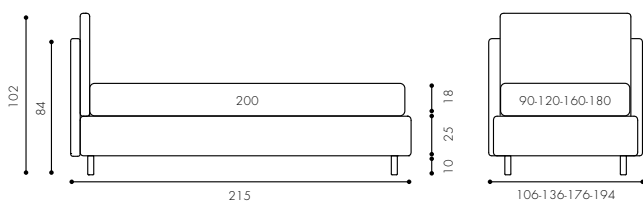

1. 1 Letto Frick basso una piazza e mezza 120x200 cm giroletto h.25 Pannello Piede PIE3CH Art. C79/009 Cat. K
2. 1 Completo copripiumino una piazza e mezza 1 Plaid Billy 135x180 cm 1 Cuscino 45x45 cm mod. B 1 Cuscino 70x40 cm mod. B Bordo rivestito Art. D12/006 Cat. Must
3. 1 Cuscino 50x50 cm Finitura pinzata Art. C79/009 Cat. K
4. 1 Poltrona Carnaby Art. C79/010 Cat. K
5. 1 Tavolino Tabló Art. C31/005 Cat. B
6. 1 Piede PIE4CV
7. 1 Como' Tetris Art. 320T05 Col. 001 Bianco

1. 1 Single Bed Frick Basso 120x200 cm Bedframe h.25 Panel PIE3CH
2. 1 Duvet cover set for single bed 1 Billy throw 135x180 cm
3. 1 Cushion 45x45 cm mod. B 1 Cushion 70x40 cm mod. B Piped edge
4. 1 Cushion 50x50 cm Gathered stitching
5. 1 Carnaby Armchair
6. 1 Tabló side table Foot PIE4CV
7. 1 Chest of drawers Tetris

1. 1 Einzelbett Frick Basso 120x200 cm Betrahmen h.25 Kopfteil Fuß PIE3CH
2. 1 Bettbezug-Set für Einzelbett 1 Plaid Billy 135x180 cm
3. 1 Kissen 45x45 cm Mod. B 1 Kissen 70x40 cm Mod. B Keder
4. 1 Kissen 50x50 cm Mit offener Naht
5. 1 Sessel Carnaby
6. 1 Beistelltisch Tabló Fuß PIE4CV
7. 1 Kommode Tetris

1. 1 Lit une place Frick Basso 120x200 cm Cadre de lit h.25 Panneau Pied PIE3CH
2. 1 Parure housse de couette une place 1 Plaid Billy 135x180 cm
3. 1 Coussin 45x45 cm mod. B 1 Coussin 70x40 cm mod. B Bord revêtu
4. 1 Coussin 50x50 cm Avec couture effet froncée 1 Fauteuil Carnaby
5. 1 Petite table Tabló Pied PIE4CV
6. 1 Commode Tetris

1. 1 Cama individual Frick Basso 120x200 cm Aro de cama h.25 Panel Pata PIE3CH
2. 1 Conjunto de funda nórdica por cama individual 1 Plaid Billy 135x180 cm
3. 1 Cojín 45x45 cm mod. B 1 Cojín 70x40 cm mod. B Bord revestido
4. 1 Cojín 50x50 cm Costura grapada 1 Sillón Carnaby
5. 1 Mesita Tabló Pata PIE4CV
6. 1 Cómoda Tetris