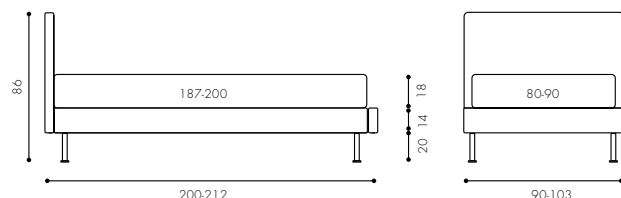

1 Letto Be-Max mod. 2 90x200 cm Ruote RU080G	Art. 969/050	Cat. Must
1 Schienale appeso	Art. 969/050	Cat. Must
1 Rollò con cerniera da 90 cm	Art. 969/050	Cat. Must
Bordo rivestito	Art. 969/087	Cat. Must
1 Completo copripiumino singolo 90 cm	Art. D38/001	Cat. Z
1 Plaid Cashmere 135x170 cm	Art. 514XFLC150001	
1 Cuscino 45x45 cm mod. B	Art. 969/087	Cat. Must
1 Cuscino 50x30 cm mod. B	Art. 969/050	Cat. Must
Con bottoni	Art. 969/087	Cat. Must
2 Protezione anticaduta	Art. 969/050	Cat. Must
1 Poltroncina AnnaSofia Bordo rivestito	Art. 969/050	Cat. Must
	Art. 969/087	Cat. Must

1 Single bed Be-Max mod. 2 90x200 cm With castors		
1 Wall-mounted back panel		
1 Roll cushion with zip 90 cm		
Piped edge		
1 Duvet cover set for single bed		
1 Cashmere throw 135x170 cm		
1 Cushion 45x45 cm mod. B		
1 Cushion 50x30 cm mod. B		
With buttons		
2 Bed guard protection		
1 AnnaSofia Armchair		
Piped edge		

1 Einzelbett Be-Max Mod. 2 90x200 cm Mit Räder		
1 Aufgehängte Rückwände		
1 Kissenrolle mit Reißverschluss 90 cm		
Keder		
1 Bettbezug-Set für Einzelbett		
1 Plaid Cashmere 135x170 cm		
1 Kissen 45x45 cm Mod. B		
1 Kissen 50x30 cm Mod. B		
Knöpfe		
2 Fallschutz		
1 Sessel AnnaSofia		
Keder		

1 Lit une place Be-Max mod. 2 90x200 cm Avec roulettes		
1 Dossier suspendus		
1 Rollò avec charnière 90 cm		
Bord revêtu		
1 Parure housse de couette une place		
1 Plaid Cashmere 135x170 cm		
1 Coussin 45x45 cm mod. B		
1 Coussin 50x30 cm mod. B		
Avec boutons		
2 Protection anti-chute		
1 Fauteuil AnnaSofia		
Bord revêtu		

1 Cama individual Be-Max mod. 2 90x200 cm con Ruedas		
1 Respaldo colgante		
1 Cojín cilíndrico con cremallera 90 cm		
Borde revestido		
1 Conjunto de funda nórdica por cama individual		
1 Plaid Cashmere 135x170 cm		
1 Cojín 45x45 cm mod. B		
1 Cojín 50x30 cm mod. B		
Con botones		
2 Protección anticaída		
1 Sillón AnnaSofia		
Borde revestido