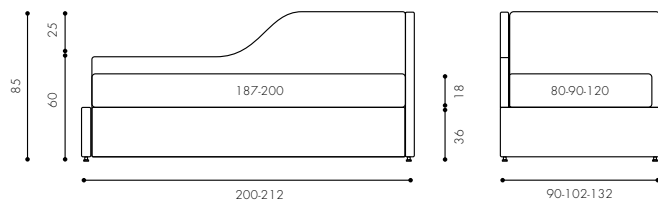

1. 1 Letto Maya Box Laterale mod. 8 Angolo Sagomato Dx 80x190 cm Piede PIE10M
   1 Letto Maya Estraibile mod. 1 Sommier 80x190 cm Piede PIE10M
   1 Schienale Appeso 75x200 cm
   2 Rollò con cerniera da 80 cm
   1 Rollò con cerniera da 80 cm
   1 Quilt singolo da 80 trapuntato15x15 cm
   2 Quilt singoli da 80 trapuntati15x15 cm
   1 Coprifedera con bordo rivestito
   1 Cuscino 50x30 cm mod. B
   1 Cuscino 50x30 cm mod. B
   1 Cuscino 50x30 cm mod. B
   1 Cuscino 50x50 cm mod. B Bordo rivestito
   1 Cuscino 70x40 cm mod. B con bottoni Bordo rivestito e bottoni
   1 Cuscino 45x45 cm mod. B
   1 Coprimangiione
   1 Pouf Contenitore 40x40 h 45 cm Ruote RU012A
   1 Poltrona Camaleo
2. Art. A64/034 Cat. Must
3. Art. A64/034 Cat. Must
4. Art. A64/034 Cat. Must
   Art. A64/034 Cat. Must
   Art. D35/003 Cat. Y
   Art. D40/002 Cat. Z
   Art. D35/001 Cat. Y
   Art. D35/003 Cat. Y
   Art. 969/037 Cat. Must
   Art. A64/034 Cat. Must
   Art. D35/003 Cat. Y
   Art. D35/001 Cat. Y
   Art. A64/034 Cat. Must
   Art. D35/001 Cat. Y
   Art. 969/037 Cat. Must
   Art. D40/002 Cat. Z
   Art. A64/034 Cat. Must
   Art. B51/017 Cat. B
5. Struttura 38C009 Avio
   Art. C10/003 Cat. K
   Art. 33A230012 Giallo (2pz)
   Art. 33B160009 Avio (1pz)
   Art. 33B160013 Verde (2 pz)
   Art. 33C160009 Avio (1 pz)

1. 1 Single bed Maya Side storage mod. 8 shaped corner RH 80x190 cm Foot PIE10M
   1 Single pull out bed Maya mod. 1 Sommier 80x190 cm Foot PIE10M
   1 Wall mounted back panel 75x200 cm
   2 Roll cushion with zip 80 cm
   1 Roll cushion with zip 80 cm
   1 Quilt for single bed quilting 15x15 cm
   2 Quilt for single bed quilting 15x15 cm
   1 Pillowcase with piped edge
   1 Cushion 50x30 cm mod. B
   1 Cushion 50x30 cm mod. B
   1 Cushion 50x30 cm mod. B
   1 Cushion 50x50 cm mod. B Piped edge
   1 Cushion 70x40 cm mod. B with buttons Piped edge and buttons
   1 Cushion 45x45 cm mod. B
   1 Handle cover
   1 Pouf with storage 40x40 h 45 cm Castors RU012A
   1 Camaleo Armchair

1. 1 Einzelbett Maya Mod. 8 mit Bettkasten Geschwungene Rückenlehne R 80x190 cm Fuß PIE10M
   1 Ausziehbare Einzelbett Maya Mod. 1 Sommier 80x190 cm Fuß PIE10M
   1 Aufgehängte Rückwände 75x200 cm
   2 Kissenrolle mit Reißverschluss 80 cm
   1 Kissenrolle mit Reißverschluss 80 cm
   1 Tagesdecke für Einzelbett Steppung 15x15 cm
   2 Tagesdecke für Einzelbett Steppung 15x15 cm
   1 Kopfkissenbezug mit Keder
   1 Kissen 50x30 cm Mod. B
   1 Kissen 50x30 cm Mod. B
   1 Kissen 50x30 cm Mod. B
   1 Kissen 50x50 cm Mod. B Keder
   1 Kissen 70x40 cm Mod. B mit Knöpfe Keder und Knöpfe
   1 Kissen 45x45 cm Mod. B
   1 Griffbezug
   1 Hocker mit Stauraum 40x40 h 45 cm Räder RU012A
   1 Sessel Camaleo

1. 1 Lit une place Maya mod. 8 avec Box angle galbé D 80x190 cm Pied PIE10M
   1 Lit une place extractible Maya mod. 1 Sommier 80x190 cm Pied PIE10M
   1 Dossier suspendus 75x200 cm
   2 Rollò avec charnière 80 cm
   1 Rollò avec charnière 80 cm
   1 Quilt une place matelassé 15x15 cm
   2 Quilt une place matelassé 15x15 cm
   1 Taie avec bord revêtu
   1 Coussin 50x30 cm mod. B
   1 Coussin 50x30 cm mod. B
   1 Coussin 50x30 cm mod. B
   1 Coussin 50x50 cm mod. B Bord revêtu
   1 Coussin 70x40 cm mod. B avec boutons Bord revêtu et boutons
   1 Coussin 45x45 cm mod. B
   1 Cache poignée
   1 Pouf Contenedor 40x40 h 45 cm Roulettes RU012A
   1 Fauteuil Camaleo