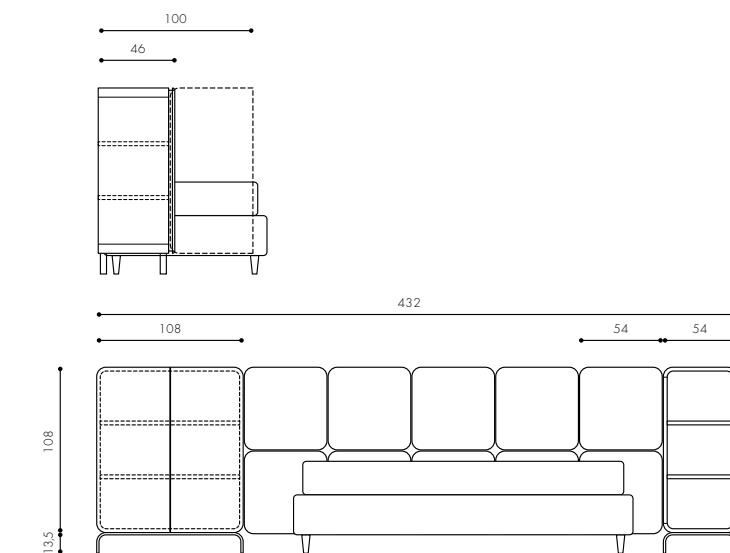

- 1 Letto Sommier singolo 90x200 cm
  Giroletto h 22 cm
  Piedi PIE4DT
  Art. B66/009 Cat. Z
- 1 Completo copripiumino singolo 90 cm
  Art. D42/012 Cat. C
- 1 Coprifedera con bordo rivestito
  Art. D40/002 Cat. Z
- 1 Quilt singolo 90 cm
  Art. D42/012 Cat. C
- 1 Rollò con cerniera da 90 cm
  Bordo rivestito
  Art. D42/011 Cat. C
- 1 Rollò con cerniera da 90 cm
  Bordo rivestito
  Art. D42/012 Cat. C
- 1 Plaid Giò 110x180 cm
  Art. 516XDMC000213
- 1 Cuscino 50x30 cm mod. B
  Art. D42/011 Cat. C
- 1 Cuscino 50x50 cm mod. B
  Art. B97/004 Cat. C
- 1 Pouf Rotondo Ø 40 h 40 cm
  Seduta
  Art. D34/003 Cat. K
- 1 Pouf Rotondo Ø 40 h 40 cm
  Seduta
  Art. D34/006 Cat. K
- 1 Vision Schenitore V-3 Bed
  Art. C14/004 Cat. D
- 1 Vision Contenitore V-2
  Art. D42/011 Cat. C
- 4 Vision Boiserie
  Art. D42/011 Cat. C
- 2 Vision Boiserie
  Art. D42/009 Cat. C
- 4 Vision Boiserie
  Art. D42/012 Cat. C

- 1 Cama individual Sommier 90x200 cm
  Aro de cama h 22 cm
  Pata PIE4DT
  Art. B66/009 Cat. Z
- 1 Conjunto de funda nórdica por cama individual
  Art. D42/012 Cat. C
- 1 Funda de almohada con borde revestido
  Art. D40/002 Cat. Z
- 1 Edredón pespunteado por cama single
  Art. D42/012 Cat. C
- 1 Cojín cilíndrico con cremallera 90 cm
  Borde revestido
  Art. D42/011 Cat. C
- 1 Cojín cilíndrico con cremallera 90 cm
  Borde revestido
  Art. D42/012 Cat. C
- 1 Plaid Giò 110x180 cm
  Art. 516XDMC000213
- 1 Cojín 50x30 cm mod. B
  Art. D42/011 Cat. C
- 1 Cojín 50x50 cm mod. B
  Art. B97/004 Cat. C
- 1 Pouf redondo Ø 40 cm
  Top
  Art. D34/003 Cat. K
- 1 Pouf redondo Ø 40 cm
  Top
  Art. D34/006 Cat. K
- 1 Vision contenedorV-3 Bed
  Art. C14/004 Cat. D
- 1 Vision contenedorV-2
  Art. D42/011 Cat. C
- 4 Vision Boiserie
  Art. D42/011 Cat. C
- 2 Vision Boiserie
  Art. D42/009 Cat. C
- 4 Vision Boiserie
  Art. D42/012 Cat. C