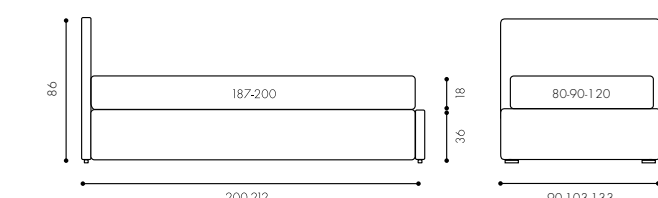

1. 1 Letto Max Estraibile mod. 2 90x200 cm
   Piede PIE12M
2. 1 Completo copripiumino singolo 90 cm
   1 Plumotto 160x140 cm
   1 Coprifedera con bordo rivestito
   1 Plaid Sport 135x180 cm
   1 Cuscino 50x50 cm
   Finitura pinzata
   1 Pouf Rotondo Ø 50
   1 Servomuto a parete Camaleo
   1 Toilettta Camaleo
   1 Tavolino Simplit h 45 Ø 45 cm
3. Art. B97/008 Cat. C
   Art. D35/002 Cat. Y
   Art. B66/007 Cat. Z
   Art. D35/004 Cat. Y
   Art. 514XFMS000018
   Art. B97/008 Cat. C
   Art. D23/008 Cat. C
   Art. 33E15 Col. 120 Rosa
   Art. 33F169 Col. 120 Rosa
   Struttura Col. 012 Giallo

1. 1 Single pull out bed Max mod. 2 90x200 cm
   Foot PIE12M
2. 1 Duvet cover set for single bed
   1 Padded throw 160x140 cm
   1 Pillowcase with piped edge
   1 Sport throw 135x180 cm
   1 Cushion 50x50 cm
   Gathered stitching
   1 Round Pouf Ø 50
   1 Wall-mounted valet stand Camaleo
   1 Dressing table Camaleo
   1 Simplit table h 45 Ø 45 cm

1. 1 Ausziehbare Einzelbett Max Mod. 2 90x200 cm
   Fuß PIE12M
2. 1 Bettbezug-Set für Einzelbett
   1 Gestepte Tagesdecke 160x140 cm
   1 Kopfkissenbezug mit Keder
   1 Plaid Sport 135x180 cm
   1 Kissen 50x50 cm
   Mit offener Naht
   1 Hocker Rotondo Ø 50
   1 Stummer Diener Camaleo für die Wand
   1 Schminktisch Camaleo
   1 Beistelltisch Simplit h 45 Ø 45 cm

1. 1 Lit une place extractible Max mod. 2 90x200 cm
   Pied PIE12M
2. 1 Parure housse de couette une place
   1 Couette 160x140 cm
   1 Taie avec bord revêtu
   1 Plaid Sport 135x180 cm
   1 Cojín 50x50 cm
   Avec couture effet froncée
   1 Pouf Rotondo Ø 50
   1 Valet de nuit mural Camaleo
   1 Toilette Camaleo
   1 Petite table Simplit h 45 Ø 45 cm

1. 1 Cama individual Max Extraible mod. 2 90x200 cm
   Pata PIE12M
2. 1 Conjunto de funda nórdica por cama individual
   1 Manta acolchada 160x140 cm
   1 Funda de almohada con borde revestido
   1 Plaid Sport 135x180 cm
   1 Cojín 50x50 cm
   Costura grapada
   1 Puf Redondo Ø 50
   1 Perchero de pared Camaleo
   1 Tocador Camaleo
   1 Mesita Simplit h 45 Ø 45 cm