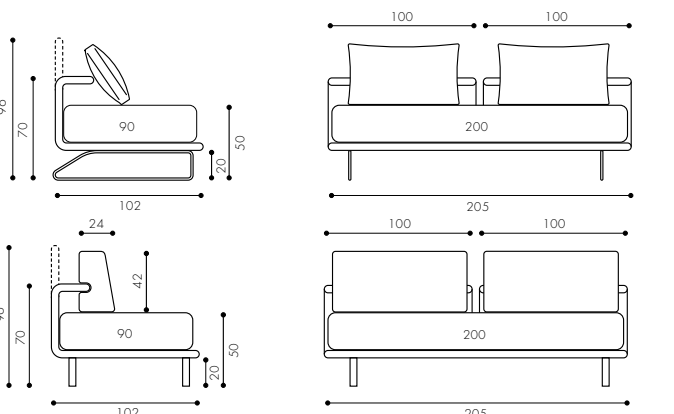

1. 1 Letto U-Bed singolo 90x200 cm
   Piede PIE6UD
   Art. C14/001 Cat. D
2. 1 Copriletto con elastico singolo da 90
   Art. C14/006 Cat. D
3. 1 Completo Copripiumino singolo da 90
   Art. B66/013 Cat. Z
4. 1 Materasso Deluxe 90x200 cm
   Art. C14/006 Cat. D
5. 1 Set Schienali U-Bed
   Art. 516XGMX00614
6. 1 Plaid Billy 137x180 cm
   Art. A64/010 Cat. Must
7. 1 Set Cuscini U-Bed
   Art. D42/008 Cat. C
8. 1 Cuscino 50x30 cm mod. B
   Art. C14/001 Cat. D
9. Bordo Rivestito
   Art. B97/004 Cat. C
10. 1 Pouf Rotondo Ø 60 cm
    Struttura col. 011 Vinaccia
11. 1 Tavolino Simplit h 55 Ø 45cm

1. 1 Einzelbett U-Bed 90x200 cm
   Fuß PIE6UD
2. 1 Tagesdecke mit Gummiband für Einzelbett
   Art. C14/006 Cat. D
3. 1 Bettbezug-Set für Einzelbett
   Art. B66/013 Cat. Z
4. 1 Deluxe Matratze 90x200 cm
   Art. C14/006 Cat. D
5. 1 Rückenkissen-Set U-Bed
   Art. 516XGMX00614
6. 1 Billy throw 137x180 cm
   Art. A64/010 Cat. Must
7. 1 Kissen-Set U-Bed
   Art. D42/008 Cat. C
8. 1 Kissen 50x30 cm Mod. B
   Art. C14/001 Cat. D
9. Keder
   Art. B97/004 Cat. C
10. 1 Hocker Rotondo Ø 60 cm
    Struttura col. 011 Vinaccia
11. 1 Beistelltisch Simplit h 55 Ø 45cm

1. 1 Cama individual U-Bed 90x200 cm
   Pata PIE6UD
2. 1 Cubrecama con elastico por cama individual
   Art. C14/006 Cat. D
3. 1 Conjunto de funda nórdica por cama individual
   Art. B66/013 Cat. Z
4. 1 Colchon Deluxe 90x200 cm
   Art. C14/006 Cat. D
5. 1 Set respaldos U-Bed
   Art. 516XGMX00614
6. 1 Plaid Billy 137x180 cm
   Art. A64/010 Cat. Must
7. 1 Set cojín U-Bed
   Art. D42/008 Cat. C
8. 1 Cojín 50x30 cm mod. B
   Art. C14/001 Cat. D
9. Borde revestido
   Art. B97/004 Cat. C
10. 1 Pouf Redondo Ø 60 cm
    Struttura col. 011 Vinaccia
11. 1 Mesita Simplit h 55 Ø 45cm