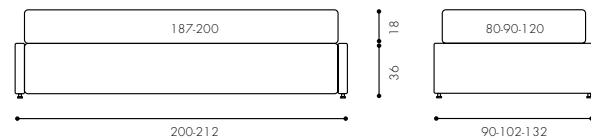

1. 1 Libreria Camaleo

1. 1 Camaleo Bookcase

1. 1 Bücherregal Camaleo

1. 1 Bibliotheque Camaleo

1. 1 Libreria Camaleo