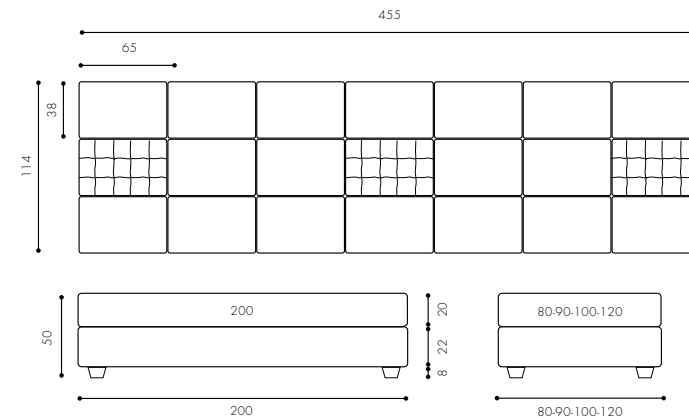

1. 2 Letto Sommier Box Spring h. 22 90x200 cm Piedi PIE21T
   6 Pannelli Boiserie Marlene 65x38 cm
   6 Pannelli Boiserie Marlene 65x38 cm
   6 Pannelli Boiserie Marlene 65x38 cm
   1 Pannello Capitonné Boiserie Marlene 65x38 cm
   2 Pannelli Capitonné Boiserie Marlene 65x38 cm
   1 Mensola portaggetti 65x26 cm
   2 Completo copripiumino singolo 90 cm
   2 Quilt singoli 90 cm trapuntato 5x5 cm
   1 Quilt matrimoniale 180 cm trapuntato 5x5 cm
   2 Rollò con cerniera da 90 cm
   2 Plaid Paul 155x200 cm
   1 Plaid Paul 155x200 cm
   2 Cuscini 50x30 cm mod. B
   2 Cuscini 70x40 cm mod. B Finitura pinzata
   1 Pouf Soft rotondo Ø 70 cm
   2 Comodini Tetris
   1 Tavolino Simplit h 55 Ø 45 cm
2. Art. C79/010 Cat. K
   Art. C10/012 Cat. K
   Art. C79/010 Cat. K
   Art. D12/012 Cat. Must
   Art. C10/012 Cat. K
   Art. C79/010 Cat. K
   Art. 832/300 Cat. E
   Art. B66/012 Cat. Z
   Art. B66/012 Cat. Z
   Art. B66/012 Cat. Z
   Art. C10/012 Cat. K
   Art. 51451PX000003
   Art. 51451PX000002
   Art. C10/012 Cat. K
   Art. D12/012 Cat. Must
   Art. A64/034 Cat. Must
   Art. 320T03 Col. 121 Turchese
   Struttura col. 010 Cuocio