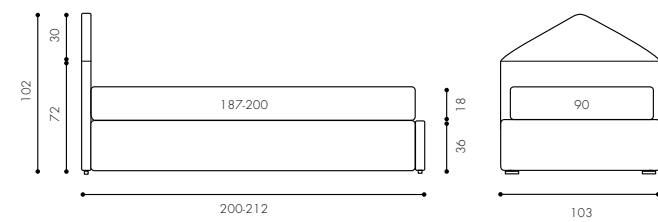

1. 1 Letto Max Home Roof Estraibile 90x200 cm
   Roof
   Piede PIE12M
2. 1 Completo copripiumino singolo 90 cm
   1 Plumotto 160x140 cm
   1 Cuscino 50x30 cm mod. B
   Con bottoni
   1 Cuscino 50x50 cm
   Finitura pinzata
   1 Pouf Rotondo Ø 40 h 40 cm
   1 Protezione anticaduta
   1 Coppia Cassettoni
3. Art. B97/008 Cat. C
   Art. D34/004 Cat. K
   Art. D35/002 Cat. Y
   Art. B66/007 Cat. Z
   Art. D35/004 Cat. Y
   Art. B97/005 Cat. C
   Art. B97/008 Cat. C
   Art. D35/002 Cat. Y
   Art. B97/008 Cat. C

1. 1 Single pull out bed Max Home Roof 90x200 cm
   Roof
   Foot PIE12M
2. 1 Duvet cover set for single bed
   1 Padded throw 160x140 cm
   1 Cushion 50x30 cm mod. B
   With buttons
   1 Cushion 50x50 cm
   Gathered stitching
   1 Round Pouf Ø 40 h 40 cm
   1 Bed guard protection
   1 Two drawers

1. 1 Ausziehbare Einzelbett Max Home Roof 90x200 cm
   Dach
   Fuß PIE12M
2. 1 Bettbezug-Set für Einzelbett
   1 Gestepte Tagesdecke 160x140 cm
   1 Kissen 50x30 cm Mod. B
   Knöpfe
   1 Kissen 50x50 cm
   Mit offener Naht
   1 Hocker Rotondo Ø 40 h 40 cm
   1 Fallschutz
   1 Zwei Schubladen

1. 1 Lit une place extractible Max Home Roof 90x200 cm
   Toit
   Pied PIE12M
2. 1 Parure housse de couette une place
   1 Couette 160x140 cm
   1 Coussin 50x30 cm mod. B
   Avec boutons
   1 Coussin 50x50 cm
   Avec couture effet froncée
   1 Pouf Rotondo Ø 40 h 40 cm
   1 Protection anti-chute
   1 Paire de grands tiroirs

1. 1 Cama individual Max Home Roof Extraible 90x200 cm
   Techo
   Pata PIE12M
2. 1 Conjunto de funda nórdica por cama individual
   1 Manta acolchada 160x140 cm
   1 Cojín 50x30 cm mod. B
   Con botones
   1 Cojín 50x50 cm
   Costura grapada
   1 Puf Redondo Ø 40 h 40 cm
   1 Protección anticaduta
   1 Par de cajones grandes