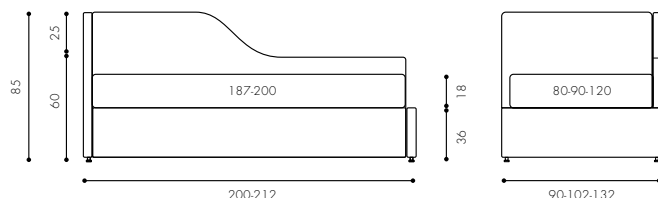

1. 1 Letto Maya Estraibile mod. 8
   Angolo Sagomato Sx 90x200 cm
   Bordo rivestito
   Piede PIE10N
2. 1 Completo copripiumino singolo 90 cm
   1 Plaid Noah 140x180 cm
   1 Plumotto 160x140 cm
   1 Cuscino 50x30 cm mod. B
   1 Cuscino 50x50 cm mod. B
   1 Coppia Cassettoni estraibili
   1 Poltrona Camaleo
3. 1 Comodino Tetris
4. Art. D13/004 Cat. Must
   Art. C10/004 Cat. K
   Art. 991/021 Cat. Y
   Art. 516XGMC000063
   Art. D40/001 Cat. Z
   Art. C10/004 Cat. K
   Art. D12/009 Cat. Must
   Struttura 38C012 Giallo
   Art. D13/004 Cat. Must
   Art. 320T03 col. 002 Cuoio

1. 1 Single pull out bed Maya mod. 8
   Shaped corner LH 80x190 cm
   Piped edge
   Foot PIE10N
2. 1 Duvet cover sets for single bed
   1 Noah throw 140x180 cm
   1 Padded throw 160x140 cm
   1 Cushion 50x30 cm mod. B
   1 Cushion 50x50 cm mod. B
   1 Two drawers
   1 Camaleo armchair
3. 1 Tetris bedside table

1. 1 Ausziehbare Einzelbett Maya Mod. 8
   Geschwungene Rückenlehne L. 80x190 cm
   Keder
   Fuß PIE10N
2. 1 Bettbezug-Set für Einzelbett
   1 Plaid Noah 140x180 cm
   1 Gestepte Tagesdecke 160x140 cm
   1 Kissen 50x30 cm Mod. B
   1 Kissen 50x50 cm Mod. B
   1 Zwei Schubladen
   1 Sessel Camaleo
3. 1 Nachttisch Tetris

1. 1 Lit une place extractible Maya mod. 8 angle galbé G
   80x190 cm
   Bord revêtu
   Pied PIE10N
2. 1 Parure housse de couette une place
   1 Plaid Noah 140x180 cm
   1 Couette 160x140 cm
   1 Coussin 50x30 cm mod. B
   1 Coussin 50x50 cm mod. B
   1 Paire de grands tiroirs
   1 Fauteuil Camaleo
3. 1 Chevet Tetris

1. 1 Cama individual Maya Extraible mod. 8
   Angulo conformado izq. 80x190 cm
   Borde revestido
   Pata PIE10N
2. 1 Conjunto de funda nórdica por cama individual
   1 Plaid Noah 140x180 cm
   1 Manta acolchada 160x140 cm
   1 Cojín 50x30 cm mod. B
   1 Cojín 50x50 cm mod. B
   1 Par de cajones grandes
   1 Sillón Camaleo
3. 1 Mesita de noche Tetris