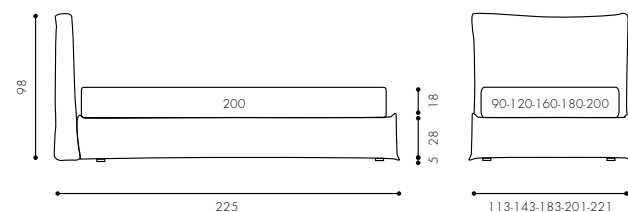

1. 1 Letto Ada una piazza e mezza 120x200 cm giroletto h.28 Piede PIE2PA Art. A64/033 Cat. Must
2. 1 Completo copripiumino una piazza e mezza 1 Rollò Soft con cerniera da 120 cm 1 Piumotto 160x140 cm 1 Cuscino 45x45 cm Finitura pinzata Art. C47/001 Cat. Z
3. 1 Cuscino 50x30 cm mod. B Art. A64/033 Cat. Must
4. 1 Cuscino 50x30 cm mod. B Art. B66/489 Cat. Z
5. 1 Cuscino 50x30 cm mod. B Art. D03/004 Cat. D
6. 1 Poltrona Camaleo Art. 969/034 Cat. Must
7. 1 Poltrona Camaleo Art. 969/087 Cat. Must
8. 1 Poltrona Camaleo Art. D34/001 Cat. K
9. 1 Libreria Set Struttura Col. 121 Turchese
10. 1 Libreria Set Struttura Col. 003 Yuta
11. 1 Libreria Set Struttura Col. 001 Bianco
12. 1 Tavolino Simplit h 45 Ø45 cm Struttura Col. 120 Rosa

1. 1 Single Bed Ada 120x200 Bedframe h.28 Foot PIE2PA
2. 1 Duvet cover set for single bed 1 Soft Roll cushion with zip 120 cm
3. 1 Padded throw 160x140 cm 1 Cushion 45x45 cm Gathered stitching
4. 1 Cushion 50x30 cm mod. B 1 Cushion 50x30 cm mod. B Piped edge
5. 1 Camaleo Armchair
6. 1 Set Bookcase
7. 1 Set Bookcase
8. 1 Simplit Table h 45 Ø45 cm

1. 1 Einzelbett Ada 120x200 cm Betrahmen h.28 Fuß PIE2PA
2. 1 Bettbezug-Set für Einzelbett 1 Kissenrolle Soft mit Reißverschluss 120 cm
3. 1 Gestepte Tagesdecke 160x140 cm 1 Kissen 45x45 cm Mit offener Naht
4. 1 Kissen 50x30 cm Mod. B 1 Kissen 50x30 cm Mod. B Keder
5. 1 Sessel Camaleo
6. 1 Bücherregal Set
7. 1 Bücherregal Set
8. 1 Beistelltisch Simplit

1. 1 Lit une place Ada 120x200 cm Cadre de lit h.28 Pied PIE2PA
2. 1 Parure housse de couette une place 1 Rollò Soft avec charnière 120 cm
3. 1 Couette 160x140 cm 1 Coussin 45x45 cm Avec couture effet froncée
4. 1 Coussin 50x30 cm mod. B 1 Coussin 50x30 cm mod. B Keder
5. 1 Fauteuil Camaleo
6. 1 Bibliothèque Set
7. 1 Bibliothèque Set
8. 1 Petite table Simplit

1. 1 Cama individual Ada 120x200 cm Aro de cama h.28 Pata PIE2PA
2. 1 Conjunto de funda nórdica por cama individual 1 Cojín cilíndrico Soft con cremallera 120 cm
3. 1 Manta acolchada 160x140 cm 1 Cojín 45x45 cm
4. 1 Cojín 45x45 cm Costura grapada 1 Cojín 50x30 cm mod. B
5. 1 Cojín 50x30 cm mod. B Borde revestido 1 Sillón Camaleo
6. 1 Librería Set
7. 1 Librería Set
8. 1 Mesita Simplit