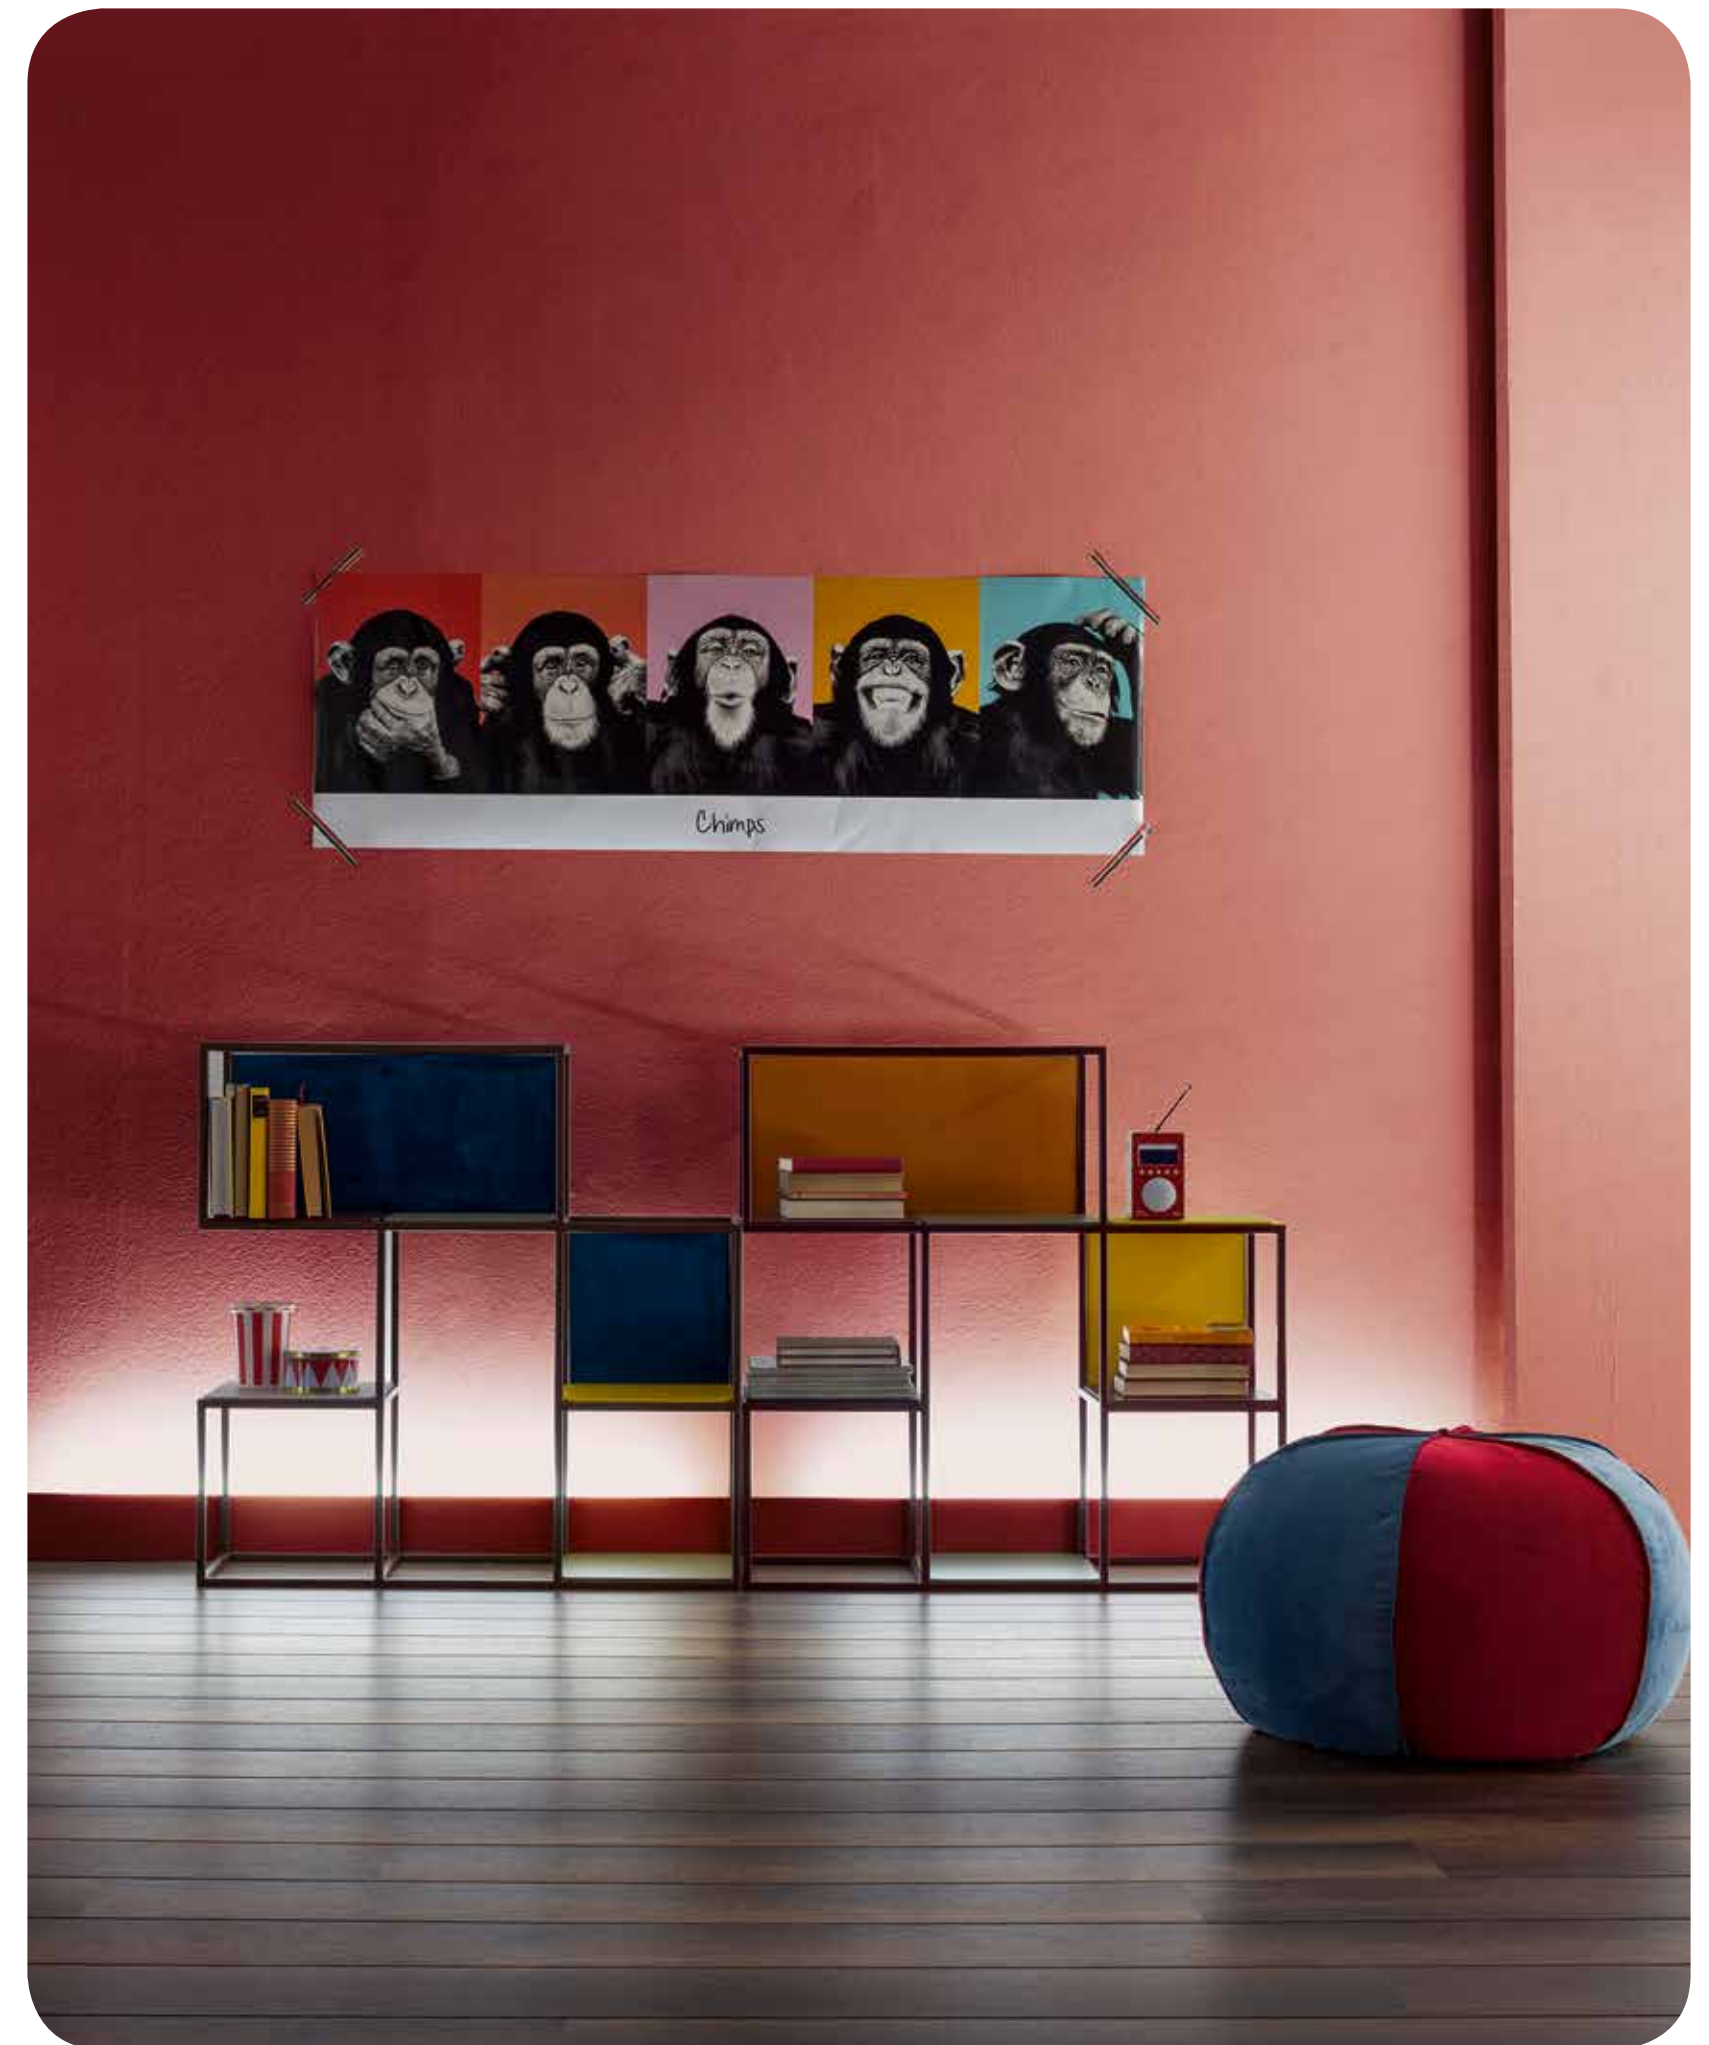

The idea was a simple one: take Frick and give it rounded corners. The result surprised us all: a young-looking, eye-catching, seemingly innocent bed that invites you to drop everything and take a moment to relax.

Sleepy  
Head

Frick Round 90x200 h.25 Art. 969/011+969/083

Pouf Clove / Clove pouf  
Librerie Set / Set bookcases

I LIKE  
MONKEYS