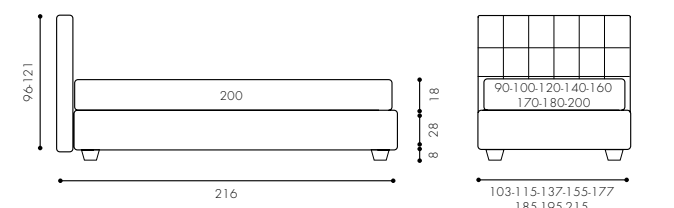

1. 1 Letto Max Capitoné Basso Soft
   una piazza e mezza
   120x200 cm giroletto chiodato h.28 box
   Piede PIE21V
   Art. 843/012 Cat. Q
2. 1 Completo copripiumino una piazza e mezza
   Art. C52/002 Cat. Z
3. 1 Rollò con cerniera da 120 cm
   Art. 843/012 Cat. Q
4. 1 Plaid Paul 155x200 cm
   Art. 51451PX000004
5. 1 Plumotto 160x140 cm
   Art. B66/006 Cat. Z
6. 1 Cuscino 50x30 cm
   Art. 969/035 Cat. Must
7. Finitura pinzata
   Art. C67/004 Cat. C
8. 1 Poltrona Carnaby
   Art. 320T03 col. 008 Visone
9. 1 Comodino Tetris
   Struttura col. 012 Giallo
10. 1 Tavolino Simplit h 45 Ø 45 cm

1. 1 Single bed Max Capitoné Basso Soft
   Bedframe h.28 box
   120x200 cm
   Foot PIE21V
2. 1 Duvet cover set for single bed
   Art. C52/002 Cat. Z
3. 1 Roll cushion with zip 120 cm
   Art. 843/012 Cat. Q
4. 1 Paul throw 155x200 cm
   Art. 51451PX000004
5. 1 Padded throw 160x140 cm
   Art. B66/006 Cat. Z
6. 1 Cushion 50x30 cm
   Art. 969/035 Cat. Must
7. Gathered stitching
   Art. C67/004 Cat. C
8. 1 Carnaby Armchair
   Art. 320T03 col. 008 Visone
9. 1 Tetris bedside table
   Struttura col. 012 Giallo
10. 1 Simplit table h 45 Ø 45 cm

1. 1 Einzelbett Max Capitoné Basso Soft
   Betrahmen h.28 mit Betkasten
   120x200 cm
   Fuß PIE21V
2. 1 Bettbezug-Set für Einzelbett
   Art. C52/002 Cat. Z
3. 1 Kissenrolle mit Reißverschluss 120 cm
   Art. 843/012 Cat. Q
4. 1 Plaid Paul 155x200 cm
   Art. 51451PX000004
5. 1 Gestepte Tagesdecke 160x140 cm
   Art. B66/006 Cat. Z
6. 1 Kissen 50x30 cm
   Art. 969/035 Cat. Must
7. Mit offener Naht
   Art. C67/004 Cat. C
8. 1 Sessel Carnaby
   Art. 320T03 col. 008 Visone
9. 1 Nachttisch Tetris
   Struttura col. 012 Giallo
10. 1 Beistelltisch Simplit h 45 Ø 45 cm

1. 1 Lit une place Max Capitoné Basso Soft
   cadre de lit h.28 avec box
   120x200 cm
   Pied PIE21V
2. 1 Parure housse de couette une place
   Art. C52/002 Cat. Z
3. 1 Rollò avec charnière 120 cm
   Art. 843/012 Cat. Q
4. 1 Plaid Paul 155x200 cm
   Art. 51451PX000004
5. 1 Couette 160x140 cm
   Art. B66/006 Cat. Z
6. 1 Coussin 50x30 cm
   Art. 969/035 Cat. Must
7. Avec couture effet froncée
   Art. C67/004 Cat. C
8. 1 Fauteuil Carnaby
   Art. 320T03 col. 008 Visone
9. 1 Chevet Tetris
   Struttura col. 012 Giallo
10. 1 Petite table Simplit h 45 Ø 45 cm

1. 1 Cama individual Max Capitoné Basso Soft
   Aro de cama h. 28 box
   120x200 cm
   Pata PIE21V
2. 1 Conjunto de funda nórdica por cama individual
   Art. C52/002 Cat. Z
3. 1 Cojín cilíndrico con cremallera 120 cm
   Art. 843/012 Cat. Q
4. 1 Plaid Paul 155x200 cm
   Art. 51451PX000004
5. 1 Manta acolchada 160x140 cm
   Art. B66/006 Cat. Z
6. 1 Cojín 50x30 cm
   Art. 969/035 Cat. Must
7. Costura grapada
   Art. C67/004 Cat. C
8. 1 Sillón Carnaby
   Art. 320T03 col. 008 Visone
9. 1 Mesita Simplit h 45 Ø 45 cm