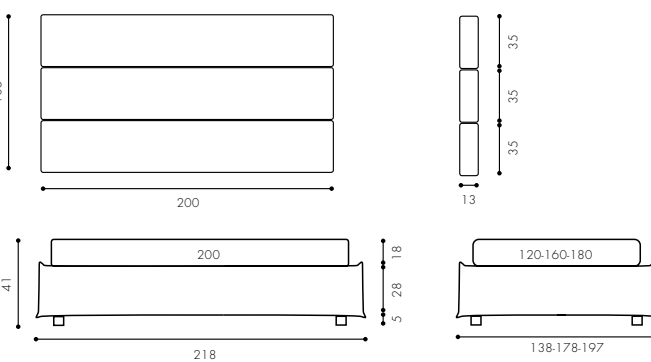

1. 1 Letto Ada Sommier una piazza e mezza 120x200 cm Giroletto h 28 Piedi PIE2PA
   1 Completo copripiumino una piazza e mezza
   1 Rollò Soft con cerniera da 120 cm
   1 Plumotto 160x140 cm
   1 Cuscino 50x30 cm mod. B
   1 Boiserie Set 200x35 cm
   1 Boiserie Set 200x35 cm
   1 Boiserie Set 200x35 cm
   1 Tavolino Simplit h 55 Ø 60 cm
2. Art. A64/026 Cat. Must
   Art. D37/001 Cat. Z
   Art. D08/003 Cat. K
   Art. 969/038 Cat. Must
   Art. D08/003 Cat. K
   Art. A64/026 Cat. Must
   Art. D08/003 Cat. K
   Art. A64/034 Cat. Must
   Struttura col. 013 Verde

1. 1 Einzelbett Ada Sommier 120x200 cm Betrahmen h 28 Fuß PIE2PA
   1 Bettbezug-Set für Einzelbett
   1 Kissenrolle Soft mit Reißverschluss 120 cm
   1 Couette 160x140 cm
   1 Kissen 50x30 cm Mod. B
   1 Wandpaneel Set 200x35 cm
   1 Wandpaneel Set 200x35 cm
   1 Wandpaneel Set 200x35 cm
   1 Beistelltisch Simplit h 55 Ø 60 cm
2. Art. A64/026 Cat. Must
   Art. D37/001 Cat. Z
   Art. D08/003 Cat. K
   Art. 969/038 Cat. Must
   Art. D08/003 Cat. K
   Art. A64/026 Cat. Must
   Art. D08/003 Cat. K
   Art. A64/034 Cat. Must
   Struttura col. 013 Verde

1. 1 Cama individual Ada Sommier 120x200 cm Aro de cama h 28 Pata PIE2PA
   1 Conjunto de funda nórdica por cama individual
   1 Cojín cilíndrico Soft con cremallera 120 cm
   1 Manta acolchada 160x140 cm
   1 Cojín 50x30 cm mod. B
   1 Boiserie Set 200x35 cm
   1 Boiserie Set 200x35 cm
   1 Boiserie Set 200x35 cm
   1 Mesita Simplit h 55 Ø 60 cm
2. Art. A64/026 Cat. Must
   Art. D37/001 Cat. Z
   Art. D08/003 Cat. K
   Art. 969/038 Cat. Must
   Art. D08/003 Cat. K
   Art. A64/026 Cat. Must
   Art. D08/003 Cat. K
   Art. A64/034 Cat. Must