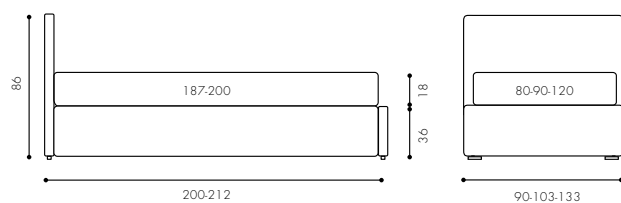

1 Letto Max Estraibile mod. 2 90x200 cm Piede PIE12M	Art. B97/008	Cat. C
1 Rollò con cerniera da 90 cm	Art. B51/017	Cat. B
1 Completo copripiumino singolo 90 cm	Art. D35/004	Cat. Y
1 Quilt singolo da 90 trapuntatura baguette	Art. D40/003	Cat. Z
1 Piumotto 160x140 cm	Art. D40/003	Cat. Z
1 Coprifedera con bordo rivestito	Art. D35/004	Cat. Y
1 Plaid Sport 135x180 cm	Art. 514XFMS000018	
1 Plaid Gio' 110x180 cm	Art. 516XDMC000213	
1 Cuscino 50x50 cm	Art. B97/008	Cat. C
Finitura pinzata		
1 Cuscino 50x30 cm mod. B	Art. 969/034	Cat. Must
1 Cuscino 50x30 cm mod. B	Art. D35/004	Cat. Y
Con bottoni	Art. B97/005	Cat. C
1 Cuscino 50x30 cm mod. B	Art. 969/035	Cat. Must
1 Coprimaniglione	Art. B97/008	Cat. C
1 Rete estraibile automatica		
1 Tavolino Simplit h 45 Ø 45 cm	Struttura col. 012 Giallo	

1 Single pull out bed Max mod. 2 90x200 cm Foot PIE12M		
1 Roll cushion with zip 90 cm		
1 Duvet cover set for single bed		
1 Quilt for single bed (baguette quilting)		
1 Padded throw 160x140 cm		
1 Pillowcase with piped edge		
1 Sport throw 135x180 cm		
1 Gio' throw 110x180 cm		
1 Cushion 50x50 cm		
Gathered stitching		
1 Cushion 50x30 cm mod. B		
1 Cushion 50x30 cm mod. B		
With buttons		
1 Cushion 50x30 cm mod. B		
1 Handle cover		
1 Automatic pull out bed base		
1 Simplit table h 45 Ø 45 cm		

1 Ausziehbare Einzelbett Max Mod. 2 90x200 cm Fuß PIE12M		
1 Kissenrolle mit Reißverschluss 90 cm		
1 Bettbezug-Set für Einzelbett		
1 Tagesdecke für Einzelbett Steppung Baguette		
1 Gestepte Tagesdecke 160x140 cm		
1 Kopfkissenbezug mit Keder		
1 Plaid Sport 135x180 cm		
1 Gio' throw 110x180 cm		
1 Kissen 50x50 cm		
Mit offener Naht		
1 Kissen 50x30 cm Mod. b		
1 Kissen 50x30 cm Mod. B		
Knöpfe		
1 Kissen 50x30 cm Mod. B		
1 Griffbezug		
1 Automatisch ausziehbares Lattenrost		
1 Beistelltisch Simplit h 45 Ø 45 cm		

1 Lit une place extractible Max mod. 2 90x200 cm Pied PIE12M		
1 Rollò avec charnière 90 cm		
1 Parure housse de couette une place		
1 Quilt une place matelassé baguette		
1 Couette 160x140 cm		
1 Taie avec bord revêtu		
1 Plaid Sport 135x180 cm		
1 Plaid Gio' 110x180 cm		
1 Coussin 50x50 cm		
Avec couture effet froncée		
1 Coussin 50x30 cm mod. B		
1 Coussin 50x30 cm mod. B		
Avec boutons		
1 Coussin 50x30 cm mod. B		
1 Cache poignée		
1 Sommier extractible à lattes automatique		
1 Petite table Simplit h 45 Ø 45 cm		

1 Cama individual Max Estraibile mod. 2 90x200 cm Pata PIE12M		
1 Cojín cilíndrico con cremallera 90 cm		
1 Conjunto de funda nórdica por cama individual		
1 Edredón punteado por cama single Acolchado baguette		
1 Manta acolchada 160x140 cm		
1 Funda de almohada con Borde revestido		
1 Plaid Sport 135x180 cm		
1 Plaid Gio' 110x180 cm		
1 Cojín 50x50 cm		
Costura grapada		
1 Cojín 50x30 cm mod. B		
1 Cojín 50x30 cm mod. B		
Con botones		
1 Cojín 50x30 cm mod. B		
1 Cubre tirador		
1 Somier extraíble automático		
1 Mesita Simplit h 45 Ø 45 cm