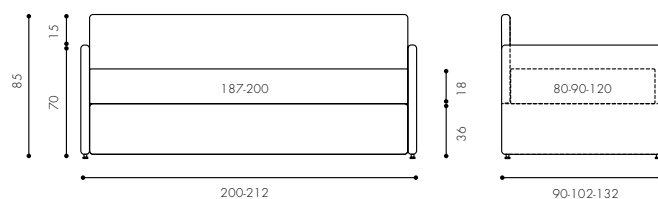

1. 1 Letto Maya Box Laterale Doppia Alzata
   mod. 5 Divano 80x190 cm
   Piede PIE10A
2. 1 Completo Lenzuolo singolo 80 cm
   1 Quilt singolo da 80 trapuntato 15x15 cm
   1 Set 4 pezzi da 190
   1 Plaid Carol 140x195 cm
   1 Cuscino 50x30 cm mod. B
   1 Cuscino 50x50 cm mod. B
   1 Pouf Rotondo Ø 50 cm
   1 Libreria Set
3. Art. D23/005 Cat. C
   Art. B66/012 Cat. Z
   Art. B66/012 Cat. Z
   Art. D23/005 Cat. C
   Art. 515XGNC150001
   Art. D07/002 Cat. C
   Art. 969/081 Cat. Must
   Art. C10/004 Cat. K
   Art. 31R960960 col. 012 Giallo

1. 1 Single pull out bed Maya mod. 5 Sofa
   80x190 cm Storage with double lift-up mechanism
   Foot PIE10A
2. 1 Bed linen set for single bed
   1 Quilt for single bed quilting 15x15 cm
   1 Set of back panels cushions and armrests
   1 Carol throw 140x195 cm
   1 Cushion 50x30 cm mod. B
   1 Cushion 50x50 cm mod. B
   1 Round Pouf Ø 50 cm
   1 Set bookcase

1. 1 Ausziehbare Einzelbett Maya Mod. 5 Sofa
   80x190 cm Zweifach Verstellbarem Lattenrost
   Fuß PIE10A
2. 1 Bettbezug-Set für Einzelbett
   1 Tagesdecke für Einzelbett Steppung 15x15 cm
   Armlehne und Rückenkissen Set
   1 Plaid Carol 140x195 cm
   1 Kissen 50x30 cm Mod. B
   1 Kissen 50x50 cm Mod. B
   1 Hocker Rotondo Ø 50 cm
   1 Bücherregal Set

1. 1 Lit une place extractible Maya mod. 5 Canapé
   80x190 cm avec sommier box double reheusse
   Pied PIE10A
2. 1 Parure housse de couette une place
   1 Quilt une place matelassé 15x15 cm
   1 Lot coussins et accoudoirs
   1 Plaid Carol 140x195 cm
   1 Coussin 50x30 cm mod. B
   1 Coussin 50x50 cm mod. B
   1 Hocker Rotondo Ø 50 cm
   1 Bibliothèque Set

1. 1 Cama individual Maya Extraible mod. 5 Sofa
   80x190 cm Somier contenedor doble apertura
   Pata PIE10A
2. 1 Juego de sábanas por cama individual
   1 Edredón pespunteado por cama single acolchado 15x15 cm
   1 Set respaldo y brazos 190
   1 Plaid Carol 140x195 cm
   1 Cojín 50x30 cm mod. B
   1 Cojín 50x50 cm mod. B
   1 Puf Redondo Ø 50 cm
   1 Librería Set