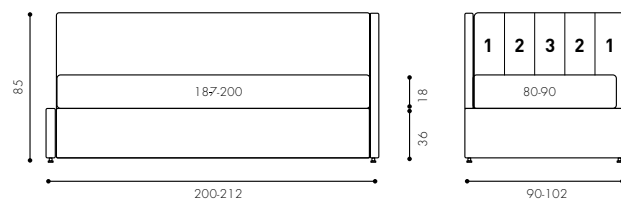

1. 1 Letto Maya Barrè Estraibile mod. 4 Angolo 90x200 cm Piede PIE10M
   2 Completi copripiumino singoli 90 cm
   1 Rollò con cerniera da 90 cm
   1 Plaid Sport135x180 cm
   1 Cuscino 50x30 cm mod. B Con bottoni
   1 Cuscino 50x50 cm mod. B
   Bordo rivestito
   1 Protezione anticaduta
   1 Rete estraibile
   1 Coppia Cassettoni estraibili
   1 Servomoto a terra Camaleo
   1 Poltrona Camaleo
2. Art. C31/011 (1) Cat. B
   + Art. C31/007 (2) Cat. B
   + Art. C31/005 (3) Cat. B
3. Art. C52/001 Cat. Z
   Art. C31/012 Cat. B
   Art. 514XFCM00018
   Art. C31/011 Cat. B
4. Art. C31/007 Cat. B
   Art. C31/005 Cat. B
   Art. C31/011 Cat. B
5. Art. 33E150011 Vinaccia
   Struttura Col. 120 Rosa
   Art. D23/008 Cat. C

1. 1 Pull out bed Maya mod. 4 Barrè corner 90x200 cm Foot PIE10M
   2 Duvet cover set for single bed
   1 Roll cushion with zip 90 cm
   1 Sport throw135x180 cm
   1 Cushion 50x30 cm mod. B With buttons
   1 Cushion 50x50 cm mod. B Piped edge
   1 Bed guard protection
   1 Pull out bed base
   1 Two drawers
   1 Valet Stand Camaleo
   1 Camaleo Armchair

1. 1 Ausziehbare Einzelbett Maya Mod. 4 Ecke Barrè 90x200 cm Fuß PIE10M
   2 Bettbezug-Set für Einzelbett
   1 Roll cushion mit Reißverschluss 90 cm
   1 Plaid Sport 135x180 cm
   1 Kissen 50x30 cm Mod. B Mit Knöpfe
   1 Kissen 50x50 cm Mod. B Keder
   1 Fallschutz
   1 Ausziehbarer Lattenrost
   1 Zwei Schubladen
   1 Freistehender Stummer Diener Camaleo
   1 Sessel Camaleo

1. 1 Lit une place extractible Maya mod. 4 Angle Barrè 90x200 cm Pied PIE10M
   2 Parure housse de couette une place
   1 Rollò avec charnière 90 cm
   1 Plaid Sport135x180 cm
   1 Coussin 50x30 cm mod. B Avec boutons
   1 Coussin 50x50 cm mod. B Bord revêtu
   1 Protection anti-chute
   1 Sommier extractible à lattes
   1 Paire de grands tiroirs
   1 Valet de nuit Camaleo
   1 Fauteuil Camaleo

1. 1 Cama individual Maya Extraible mod. 4 Angulo Barrè 90x200 cm Pata PIE10M
   2 Conjunto de funda nórdica por cama individual
   1 Cojín cilíndrico con cremallera 90 cm
   1 Plaid Sport135x180 cm
   1 Cojín 50x30 cm mod. B Con botones
   1 Cojín 50x50 cm mod. B Bord revêtu
   1 Protección anticaída
   1 Somier extraible
   1 Par de cajones grandes
   1 Perchero de suelo Camaleo
   1 Sillón Camaleo