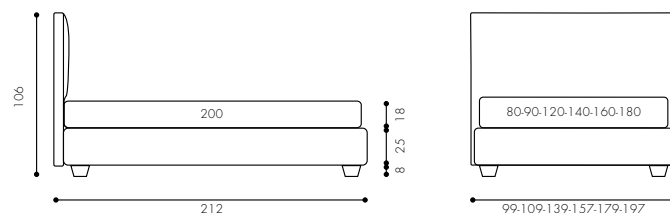

1. 1 Letto Dread una piazza e mezza 120x200 cm Bordo rivestito Giroletto h 25 Piede PIE21V Art. C79/017 Cat. K
2. 1 Completo Copripiumino una piazza e mezza 120 1 Rollò con cerniera da 120 cm 1 Piumotto 160x140 cm 1 Cuscino 70x40 cm mod. B 1 Cuscino 50x30 cm mod. B Bordo Rivestito Art. D36/002 Cat. Z
3. 1 Tavolino Simplit h 72 Ø 45 cm Art. C79/016 Cat. K
4. 1 Tavolino Simplit h 55 Ø 60 cm Art. B66/007 Cat. Z
5. 1 Pouf letto Ghost Art. C79/016 Cat. K
6. 1 Quilt singolo da 80 trapuntatura baguette Art. 969/013 Cat. Must
7. 1 Completo Lenzuola singolo da 80 Art. 969/087 Cat. Must
8. 1 Plaid Bristol 135x180 cm Struttura col. 121
9. 1 Plaid Bristol 135x180 cm Struttura col. 121
10. 1 Pouf letto Ghost Art. A64/035 Cat. Must
11. 1 Quilt singolo da 80 trapuntatura baguette Art. D39/001 Cat. Z
12. 1 Completo Lenzuola singolo da 80 Art. B66/013 Cat. Z
13. 1 Plaid Bristol 135x180 cm Art. 514XDFMC006

1. 1 Single bed Dread 120x200 cm Piped edge Bedframe h 25 Foot PIE21V
2. 1 Duvet cover set for single bed 1 Roll cushion with zip 120 cm
3. 1 Padded throw 160x140 cm 1 Cushion 70x40 cm mod. B
4. 1 Cushion 50x30 cm mod. B Piped edge
5. 1 Simplit table h 72 Ø 45 cm
6. 1 Simplit table h 55 Ø 60 cm
7. 1 Ghost pouf bed
8. 1 Quilt for single bed quilting baguette
9. 1 Bed linen set for single bed 1 Bristol throw 135x180 cm

1. 1 Einzelbett Dread 120x200 cm Bord revêtu Betrahmen h 25 Fuß PIE21V
2. 1 Bettbezug-Set für Einzelbett 1 Kissenrolle mit Reißverschluss 120 cm
3. 1 Couette 160x140 cm 1 Kissen 70x40 cm Mod. B
4. 1 Kissen 50x30 cm Mod. B Keder
5. 1 Beistelltisch Simplit h 72 Ø 45 cm
6. 1 Beistelltisch Simplit h 55 Ø 60 cm
7. 1 Hocker Ghost
8. 1 Tagesdecke für Einzelbett Steppung Baguette
9. 1 Bettlaken-Set für Einzelbett 1 Plaid Bristol 135x180 cm

1. 1 Lit une place Dread 120x200 cm Bord revêtu Cadre de lit h 25 Pied PIE21V
2. 1 Parure housse de couette une place 1 Rollò avec charnière 120 cm
3. 1 Gestepte Tagesdecke 160x140 cm 1 Coussin 70x40 cm mod. B
4. 1 Coussin 50x30 cm mod. B Bord revêtu
5. 1 Petite table Simplit h 72 Ø 45 cm
6. 1 Petite table Simplit h 55 Ø 60 cm
7. 1 Pouf Ghost
8. 1 Quilt une place matelassé Baguette
9. 1 Parure drap une place 1 Plaid Bristol 135x180 cm

1. 1 Cama individual Dread 120x200 cm Borde revestido Aro de cama h 25 Pata PIE21V
2. 1 Conjunto de funda nórdica por cama individual 1 Cojín cilíndrico con cremallera 120 cm
3. 1 Manta acolchada 160x140 cm 1 Cojín 70x40 cm mod. B
4. 1 Cojín 50x30 cm mod. B Bord revestido
5. 1 Mesita Simplit h 72 Ø 45 cm
6. 1 Mesita Simplit h 55 Ø 60 cm
7. 1 Puf Ghost
8. 1 Edredón pespunteado por cama single acolchado baguette
9. 1 Juego de sábanas por cama single 1 Plaid Bristol 135x180 cm