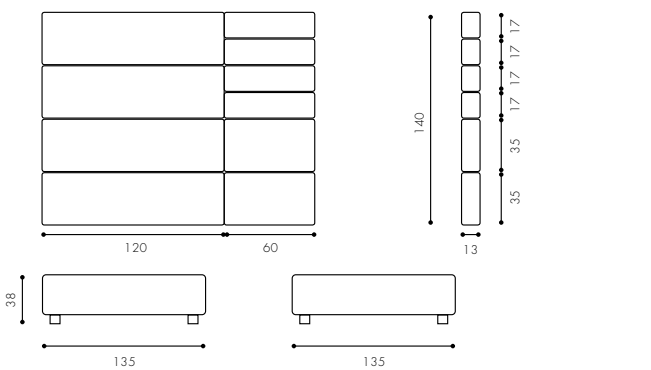

1. 1 Seduta Set 135x135 cm
   1 Rollò con cerniera da 90 cm
   1 Cuscino 50x30 cm mod. B
   1 Cuscino 70x40 cm mod. B
   1 Boiserie Set 120x35 cm
   1 Boiserie Set 60x35 cm
   2 Boiserie Set 120x35 cm
   1 Boiserie Set 120x35 cm
   2 Boiserie Set 60x17 cm
   1 Boiserie Set 60x35 cm
   2 Boiserie Set 60x17 cm
   1 Mensola Set L.56
   1 Lampada led Set
   1 Libreria Camaleo
2. Art. D08/003 Cat. K
   Art. A64/034 Cat. Must
   Art. A64/034 Cat. Must
   Art. D08/003 Cat. K
   Art. D08/003 Cat. K
   Art. D08/003 Cat. K
   Art. A64/034 Cat. Must
   Art. A64/026 Cat. Must
   Art. A64/026 Cat. Must
   Art. A64/034 Cat. Must
   Art. D08/003 Cat. K
   Art. 33A230013 Verde (2pz)
   Art. 33B160003 Yuta (1pz)
   Art. 33B160013 Verde (2pz)
   Art. 33C160003 Yuta (1 pz)