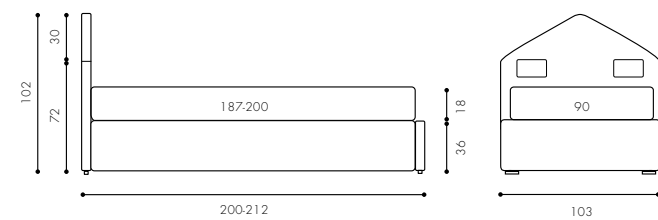

1. 1 Letto Max Home Estraibile 90x200 cm
   Fascia testiera e tasche
   Piede PIE12M
2. 1 Completo copripiumino singolo 90 cm
   1 Plumotto 160x140 cm
   1 Cuscino 50x30 cm mod. B
   Con bottoni
   1 Cuscino 50x50 cm
   Finitura pinzata
   1 Pouf Rotondo Ø 40 h 40 cm
   1 Poltroncina AnnaSofia
   Bordo rivestito
   1 Protezione anticaduta
   1 Servomuto a parete Camaleo
3. Art. B97/008 Cat. C
   Art. B51/036 Cat. B
   Art. D35/002 Cat. Y
   Art. B66/007 Cat. Z
   Art. D35/004 Cat. Y
   Art. B97/005 Cat. C
   Art. B97/008 Cat. C
   Art. D35/002 Cat. Y
   Art. C31/011 Cat. B
   Art. C31/005 Cat. B
   Art. B97/008 Cat. C
   Art. 33D128 Col. 120 Rosa

1. 1 Single pull out bed Max Home 90x200 cm
   Headboard band and pockets
   Foot PIE12M
2. 1 Duvet cover set for single bed
   1 Padded throw 160x140 cm
   1 Cushion 50x30 cm mod. B
   With buttons
   1 Cushion 50x50 cm
   Gathered stitching
   1 Round Pouf Ø 40 h 40 cm
   1 AnnaSofia armchair
   Piped edge
   1 "Anti-fall" protection
   1 Wall-mounted valet stand Camaleo

1. 1 Ausziehbare Einzelbett Max Home 90x200 cm
   Band und Taschen
   Fuß PIE12M
2. 1 Bettbezug-Set für Einzelbett
   1 Gestepte Tagesdecke 160x140 cm
   1 Kissen 50x30 cm Mod. B
   Knöpfe
   1 Kissen 50x50 cm
   Mit offener Naht
   1 Hocker Rotondo Ø 40 h 40 cm
   1 Sessel AnnaSofia
   Keder
   1 Fallschutz
   1 Stummer Diener Camaleo für die Wand

1. 1 Lit une place extractible Max Home 90x200 cm
   Bande tête de lit et poches
   Pied PIE12M
2. 1 Parure housse de couette une place
   1 Couette 160x140 cm
   1 Coussin 50x30 cm mod. B
   Avec boutons
   1 Coussin 50x50 cm
   Avec couture effet froncée
   1 Pouf Rotondo Ø 40 h 40 cm
   1 Fauteuil AnnaSofia
   Bord revêtu
   1 Protection anti-chute
   1 Valet de nuit mural Camaleo

1. 1 Cama individual Max Home Extraible 90x200 cm
   Banda cabecero y bolsillos
   Pata PIE12M
2. 1 Conjunto de funda nórdica por cama individual
   1 Manta acolchada 160x140 cm
   1 Cojín 50x30 cm mod. B
   Con botones
   1 Cojín 50x50 cm
   Costura grapada
   1 Puf Redondo Ø 40 h 40 cm
   1 Sillón AnnaSofia
   Borde revestido
   1 Protección anticaduta
   1 Perchero de pared Camaleo