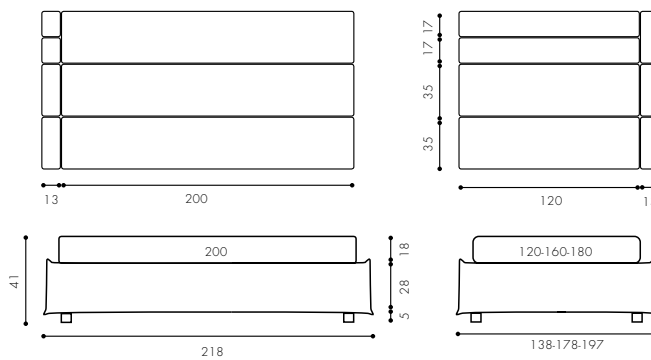

1. 1 Letto Ada Sommier una piazza e mezza 120x200 cm Giroletto h 28 Piedi PIE2PA
   1 Completo copripiumino una piazza e mezza
   1 Rollò con cerniera da 90 cm
   1 Rollò Soft con cerniera da 120 cm
   1 Plaid Billy 137x180 cm
   1 Boiserie Set 200x35 cm
   1 Boiserie Set 120x35 cm
   1 Boiserie Set 200x35 cm
   1 Boiserie Set 120x35 cm
   1 Boiserie Set 200x35 cm
   1 Boiserie Set 200x35 cm
   2 Boiserie Set 120x17 cm
   1 Comodino Tetris
2. Art. A64/026 Cat. Must
   Art. D37/001 Cat. Z
   Art. A64/034 Cat. Must
   Art. D08/003 Cat. K
   Art. 516XGMX000616
   Art. A64/026 Cat. Must
   Art. A64/026 Cat. Must
   Art. D08/003 Cat. K
   Art. D08/003 Cat. K
   Art. A64/034 Cat. Must
   Art. A64/026 Cat. Must
   Art. A64/026 Cat. Must
   Art. A64/034 Cat. Must
   Art. D08/003 Cat. K
   Art. 33A230013 Verde (2pz)
   Art. 33B160003 Yuta (1pz)
   Art. 33B160013 Verde (2pz)
   Art. 33C160003 Yuta (1 pz)