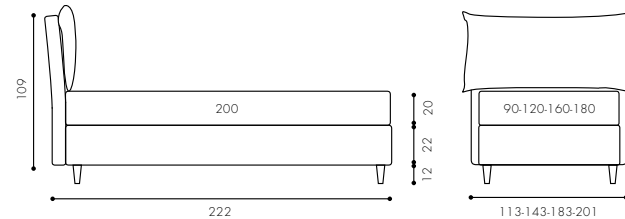

1. 1 Letto Blanca singolo 90x200 cm Bordo cuscino
   Box Spring h.22
   Piede PIE40T
   1 Completo copripiumino singolo 90 cm
   1 Plaid Noah 140x180 cm
   1 Piumotto 160x140 cm
   1 Cuscino 50x30 cm mod. B
   1 Cuscino 60x60 cm
   Finitura pinzata
   1 Cuscino 50x30 cm mod. B
   1 Pouf Rotondo Ø 50 cm
   1 Tavolino Simplit h 72 Ø 45 cm
   1 Tavolino Simplit h 45 Ø 45 cm
2. Art. C10/014 Cat. K
   Art. C10/004 Cat. K
   Art. B66/017 Cat. Z
   Art. 516XGMC000062
   Art. B66/005 Cat. Z
   Art. D07/003 Cat. C
   Art. C79/009 Cat. K
   Art. C10/004 Cat. K
   Art. C10/004 Cat. K
   Struttura col. 009 Avio
   Struttura col. 012 Giallo

1. 1 Single bed Blanca 90x200 cm Cushion edge
   Box Spring h.22
   Foot PIE40T
   1 Duvet cover set for single bed
   1 Noah throw 140x180 cm
   1 Padded throw 160x140 cm
   1 Cushion 50x30 cm mod. B
   1 Cushion 60x60 cm
   Gathered stitching
   1 Cushion 50x30 cm mod. B
   1 Round Pouf Ø 50 cm
   1 Simplit Table h 72 Ø 45 cm
   1 Simplit table h 45 Ø 45 cm

1. 1 Einzelbett Blanca 90x200 cm Kissenrand
   Box Spring h.22
   Fuß PIE40T
   1 Bettbezug-Set für Einzelbett
   1 Plaid Noah 140x180 cm
   1 Gestepte Tagesdecke 160x140 cm
   1 Kissen 50x30 cm Mod. B
   1 Kissen 60x60 cm
   Mit offener Naht
   1 Kissen 50x30 cm Mod. B
   1 Hocker Rotondo Ø 50 cm
   1 Beistelltisch Simplit h 72 Ø 45 cm
   1 Beistelltisch Simplit h 45 Ø 45 cm

1. 1 Lit une place Blanca 90x200 cm Bord coussin
   Box Spring h.22
   Pied PIE40T
   1 Parure housse de couette une place
   1 Plaid Noah 140x180 cm
   1 Couette 160x140 cm
   1 Coussin 50x30 cm Mod. B
   1 Coussin 60x60 cm
   Avec couture effet froncée
   1 Coussin 50x30 cm mod. B
   1 Pouf Rotondo Ø 50 cm
   1 Petite table Simplit h 72 Ø 45 cm
   1 Petite table Simplit h 45 Ø 45 cm

1. 1 Cama individual Blanca 90x200 cm Borde cojín
   Box Spring h.22
   Pata PIE40T
   1 Conjunto de funda nórdica por cama individual
   1 Plaid Noah 140x180 cm
   1 Manta acolchada 160x140 cm
   1 Cojín 50x30 cm mod. B
   1 Cojín 60x60 cm
   Costura grapada
   1 Cojín 50x30 cm mod. B
   1 Puf redondo Ø 50 cm
   1 Mesita Simplit h 72 Ø 45 cm
   1 Mesita Simplit h 45 Ø 45 cm