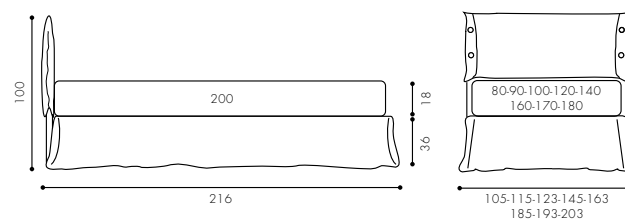

1. 1 Letto Giselle singolo 90x200 cm giroletto con gonna
   1 Completo copripiumino singolo 90 cm
   1 Piumotto 160x140 cm
   1 Rollé con bottone da 90 cm
   Bottone
   1 Cuscino 50x50 cm mod. B
   Bordo rivestito
   1 Como' Tetris
2. Art. A64/024 Cat. Must
   Art. D38/002 Cat. Y
   Art. B66/005 Cat. Z
   Art. A64/024 Cat. Must
   Art. A64/024 Cat. Must
   Art. A64/024 Cat. Must
   Art. B66/005 Cat. Z
   Art. 320T05 col. 001 Bianco

1. 1 Single bed Giselle 90x200 cm Bedframe with valance
   1 Duvet cover set for single bed
   1 Padded throw 160x140 cm
   1 Roll cushion with button da 90 cm
   Button
   1 Cushion 50x50 cm mod. B
   Piped edge
   1 Chest of drawers Tetris

1. 1 Einzelbett Giselle 90x200 cm Bettrahmen mit Volant
   1 Bettbezug-Set für Einzelbett
   1 Gestepte Tagesdecke 160x140 cm
   1 Kissenrolle mit Knöpfe 90 cm
   Knöpfe
   1 Kissen 50x50 cm Mod. B
   Keder
   1 Kommode Tetris

1. 1 Lit une place Giselle 90x200 cm Cadre avec jupe de lit
   1 Parure housse de couette une place
   1 Couette 160x140 cm
   1 Rollé avec boutons 90 cm
   Boutons
   1 Coussin 50x50 cm mod. B
   Bord revêtu
   1 Commode Tetris

1. 1 Cama individual Giselle 90x200 cm Aro de cama con falda
   1 Conjunto de funda nórdica por cama individual
   1 Manta acolchada 160x140 cm
   1 Cojín cilíndrico con botón 90 cm
   Botón
   1 Cojín 50x50 cm mod. B
   Borde revestido
   1 Cómoda Tetris