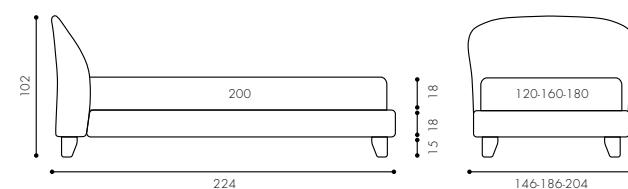

1. 1 Letto Carnaby una piazza e mezza 120x200 cm giroletto h.25 Piede Rivestito Art. D33/009 Cat. Must
2. 1 Completo copripiumino una piazza e mezza 1 Rollò con cerniera da 120 cm 1 Piumotto 160x140 cm 1 Federa Art. D33/009 Cat. Must
3. 1 Cuscino 50x50 cm mod. B Art. B66/012 Cat. Z
4. 1 Cuscino 50x50 cm mod. B Art. B66/009 Cat. Z
5. 1 Cuscino 50x50 cm mod. B Art. C31/007 Cat. B
6. 1 Cuscino 50x50 cm mod. B Art. D34/001 Cat. K
7. 1 Panchetta Clyde Art. D33/009 Cat. Must
8. 1 Tavolino Simplit h 55 Ø 45 cm Struttura Col. 001 Bianco
9. 1 Settimanale Tetris Art. 320T06 Col. 121 Turchese

1. 1 Single Bed Carnaby 120x200 cm Bedframe h.25 Foot covered in leather
2. 1 Duvet cover set for single bed 1 Roll cushion with zip 120 cm
3. 1 Padded throw 160x140 cm 1 Pillowcase
4. 1 Cushion 50x50 cm mod. B 1 Cushion 50x50 cm mod. B Piped edge
5. 1 Clyde Bench
6. 1 Simplit Table h 55 Ø 45 cm
7. 1 Chest of 7 drawers Tetris

1. 1 Einzelbett Carnaby 120x200 cm Betrahmen h.25 Fuß mit Lederüberzug
2. 1 Bettbezug-Set für Einzelbett 1 Kissenrolle mit Reißverschluss 120 cm
3. 1 Gestepte Tagesdecke 160x140 cm 1 Kopfkissenbezug
4. 1 Kissen 50x50 cm Mod. B 1 Kissen 50x50 cm Mod. B Keder
5. 1 Sitzbank Clyde
6. 1 Beistelltisch Simplit h 55 Ø 45 cm
7. 1 Hochkommode Tetris

1. 1 Lit une place Carnaby 120x200 cm Cadre de lit h.25 Pied revêtu en cuir
2. 1 Parure housse de couette une place 1 Rollò avec charnière 120 cm
3. 1 Couette 160x140 cm 1 Taie
4. 1 Coussin 50x50 cm mod. B 1 Coussin 50x50 cm mod. B Keder
5. 1 Banquette Clyde
6. 1 Petite table Simplit h 55 Ø 45 cm
7. 1 Commode 7 tiroirs Tetris

1. 1 Cama individual Carnaby 120x200 cm Aro de cama h.25 Pata revestida de piel
2. 1 Conjunto de funda nórdica por cama individual 1 Cojín cilíndrico con cremallera 120 cm
3. 1 Manta acolchada 160x140 cm 1 Funda de almohada
4. 1 Cojín 50x50 cm mod. B 1 Cojín 50x50 cm mod. B Bord revestido
5. 1 Banqueta Clyde
6. 1 Mesita Simplit h 55 Ø 45 cm
7. 1 Cómoda de 7 cajones Tetris