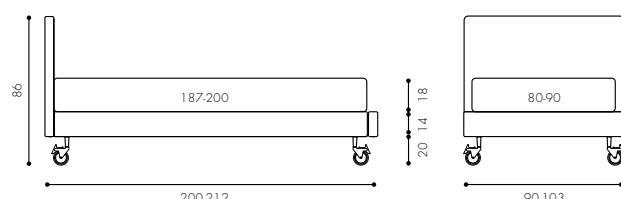

1 Letto Be-Max mod. 2 90x200 cm Ruote RU080G	Art. 969/050	Cat. Must
1 Schienale appeso	Art. 969/050	Cat. Must
1 Rollò con cerniera da 90 cm	Art. 969/050	Cat. Must
Bordo rivestito	Art. 969/087	Cat. Must
1 Completo copripiumino singolo 90 cm	Art. D38/001	Cat. Z
1 Plaid Cashmere 135x170 cm	Art. 514XFLC150001	
1 Cuscino 45x45 cm mod. B	Art. 969/087	Cat. Must
1 Cuscino 50x30 cm mod. B	Art. 969/050	Cat. Must
Con bottoni	Art. 969/087	Cat. Must
2 Protezione anticaduta	Art. 969/050	Cat. Must
1 Poltroncina AnnaSofia Bordo rivestito	Art. 969/050	Cat. Must
	Art. 969/087	Cat. Must

1 Single bed Be-Max mod. 2 90x200 cm With castors		
1 Wall-mounted back panel		
1 Roll cushion with zip 90 cm		
Piped edge		
1 Duvet cover set for single bed		
1 Cashmere throw 135x170 cm		
1 Cushion 45x45 cm mod. B		
1 Cushion 50x30 cm mod. B		
With buttons		
2 Bed guard protection		
1 AnnaSofia Armchair		
Piped edge		

1 Einzelbett Be-Max Mod. 2 90x200 cm Mit Räder		
1 Aufgehängte Rückwände		
1 Kissenrolle mit Reißverschluss 90 cm		
Keder		
1 Bettbezug-Set für Einzelbett		
1 Plaid Cashmere 135x170 cm		
1 Kissen 45x45 cm Mod. B		
1 Kissen 50x30 cm Mod. B		
Knöpfe		
2 Fallschutz		
1 Sessel AnnaSofia		
Keder		

1 Lit une place Be-Max mod. 2 90x200 cm Avec roulettes		
1 Dossier suspendus		
1 Rollò avec charnière 90 cm		
Bord revêtu		
1 Parure housse de couette une place		
1 Plaid Cashmere 135x170 cm		
1 Coussin 45x45 cm mod. B		
1 Coussin 50x30 cm mod. B		
Avec boutons		
2 Protection anti-chute		
1 Fauteuil AnnaSofia		
Bord revêtu		

1 Cama individual Be-Max mod. 2 90x200 cm con Ruedas		
1 Respaldo colgante		
1 Cojín cilíndrico con cremallera 90 cm		
Borde revestido		
1 Conjunto de funda nórdica por cama individual		
1 Plaid Cashmere 135x170 cm		
1 Cojín 45x45 cm mod. B		
1 Cojín 50x30 cm mod. B		
Con botones		
2 Protección anticaída		
1 Sillón AnnaSofia		
Borde revestido