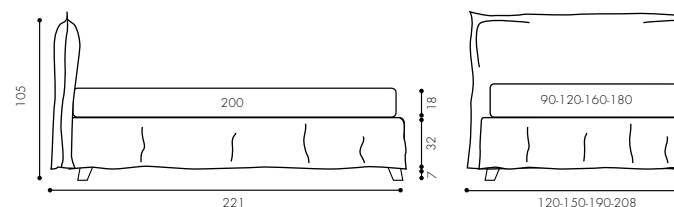

1. 1 Letto Edo una piazza e mezza 120x200 cm
   giroletto con gonna
   Piede PIE68V
   Art. A64/010 Cat. Must
2. 1 Completo copripiumino una piazza e mezza
   Art. B66/0006 Cat. Z
3. 1 Rollò Soft con cerniera da 120 cm
   Art. A64/010 Cat. Must
4. 1 Plaid Bristol 135x180 cm
   Art. 514XFCM003
5. 1 Plaid Sport 135x180 cm
   Art. 514XFMS00007
6. 1 Cuscino 50x30 cm
   Art. A64/010 Cat. Must
7. Finitura pinzata
   Art. A64/030 Cat. Must
8. 1 Cuscino 50x30 cm mod. B
   Art. A64/010 Cat. Must
9. Bordo rivestito
   Art. C67/004 Cat. C
10. 1 Poltrona Carnaby
    Struttura col. 013 Verde
11. 1 Tavolino Simplit h 45 Ø 60 cm

1. 1 Single Bed Edo 120x200 cm
   Bedframe with Valance
   Foot PIE68V
2. 1 Duvet cover set for single bed
   Art. B66/0006 Cat. Z
3. 1 Soft Roll cushion with zip da 120 cm
   Art. A64/010 Cat. Must
4. 1 Bristol throw 135x180 cm
   Art. 514XFCM003
5. 1 Sport throw 135x180 cm
   Art. 514XFMS00007
6. 1 Cushion 50x30 cm
   Art. A64/010 Cat. Must
7. Gathered stitching
   Art. A64/030 Cat. Must
8. 1 Cushion 50x30 cm mod. B
   Art. A64/010 Cat. Must
9. Piped edge
   Art. C67/004 Cat. C
10. 1 Carnaby Armchair
    Struttura col. 013 Verde
11. 1 Simplit Table h 45 Ø 60 cm

1. 1 Einzelbett Edo 120x200 cm
   Betrahmen mit Valant
   Fuß PIE68V
2. 1 Parure housse de couette une place
   Art. B66/0006 Cat. Z
3. 1 Kissenrolle Soft mit Reißverschluss 120 cm
   Art. A64/010 Cat. Must
4. 1 Plaid Bristol 135x180 cm
   Art. 514XFCM003
5. 1 Plaid Sport 135x180 cm
   Art. 514XFMS00007
6. 1 Kissen 50x30 cm
   Art. A64/010 Cat. Must
7. Mit offener Naht
   Art. A64/030 Cat. Must
8. 1 Kissen 50x30 cm Mod. B
   Art. A64/010 Cat. Must
9. Keder
   Art. C67/004 Cat. C
10. 1 Sessel Carnaby
    Struttura col. 013 Verde
11. 1 Beistelltisch Simplit h 45 Ø 60 cm

1. 1 Cama individual Edo 120x200 cm
   Aro de cama con faldon
   Pata PIE68V
2. 1 Conjunto de funda nórdica por cama individual
   Art. B66/0006 Cat. Z
3. 1 Cojín cilíndrico Soft con cremallera 120 cm
   Art. A64/010 Cat. Must
4. 1 Plaid Bristol 135x180 cm
   Art. 514XFCM003
5. 1 Plaid Sport 135x180 cm
   Art. 514XFMS00007
6. 1 Cojín 50x30 cm
   Art. A64/010 Cat. Must
7. Costura grapada
   Art. A64/030 Cat. Must
8. 1 Cojín 50x30 cm mod. B
   Art. A64/010 Cat. Must
9. Borde revestido
   Art. C67/004 Cat. C
10. 1 Sillón Carnaby
    Struttura col. 013 Verde
11. 1 Mesita Simplit h 45 Ø 60 cm